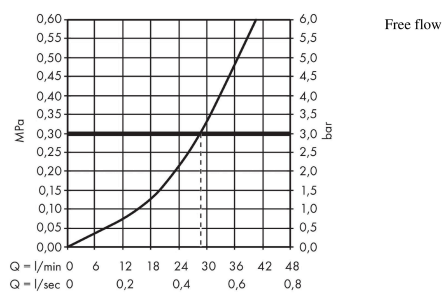

**Metris**

**Single lever shower mixer for concealed installation**

Finish: **Chrome** Article Number: **31686000**

**Description**

**product features**

- 1 function
- maximum flow rate at 3 bar: 28 l/min
- min. operating pressure: 1 bar
- max. operating pressure: 10 bar
- connection type: basic set
- WRAS 2009001
- WRAS 2009001 - WRAS Approval Letter

**Article Details**

Price excl. VAT

125,83 £

**Product image**

**Scale drawing**

**Flowchart**

**Metris**  
**Single lever shower mixer for concealed installation**  
 Finish: **Chrome** Article Number: **31686000**