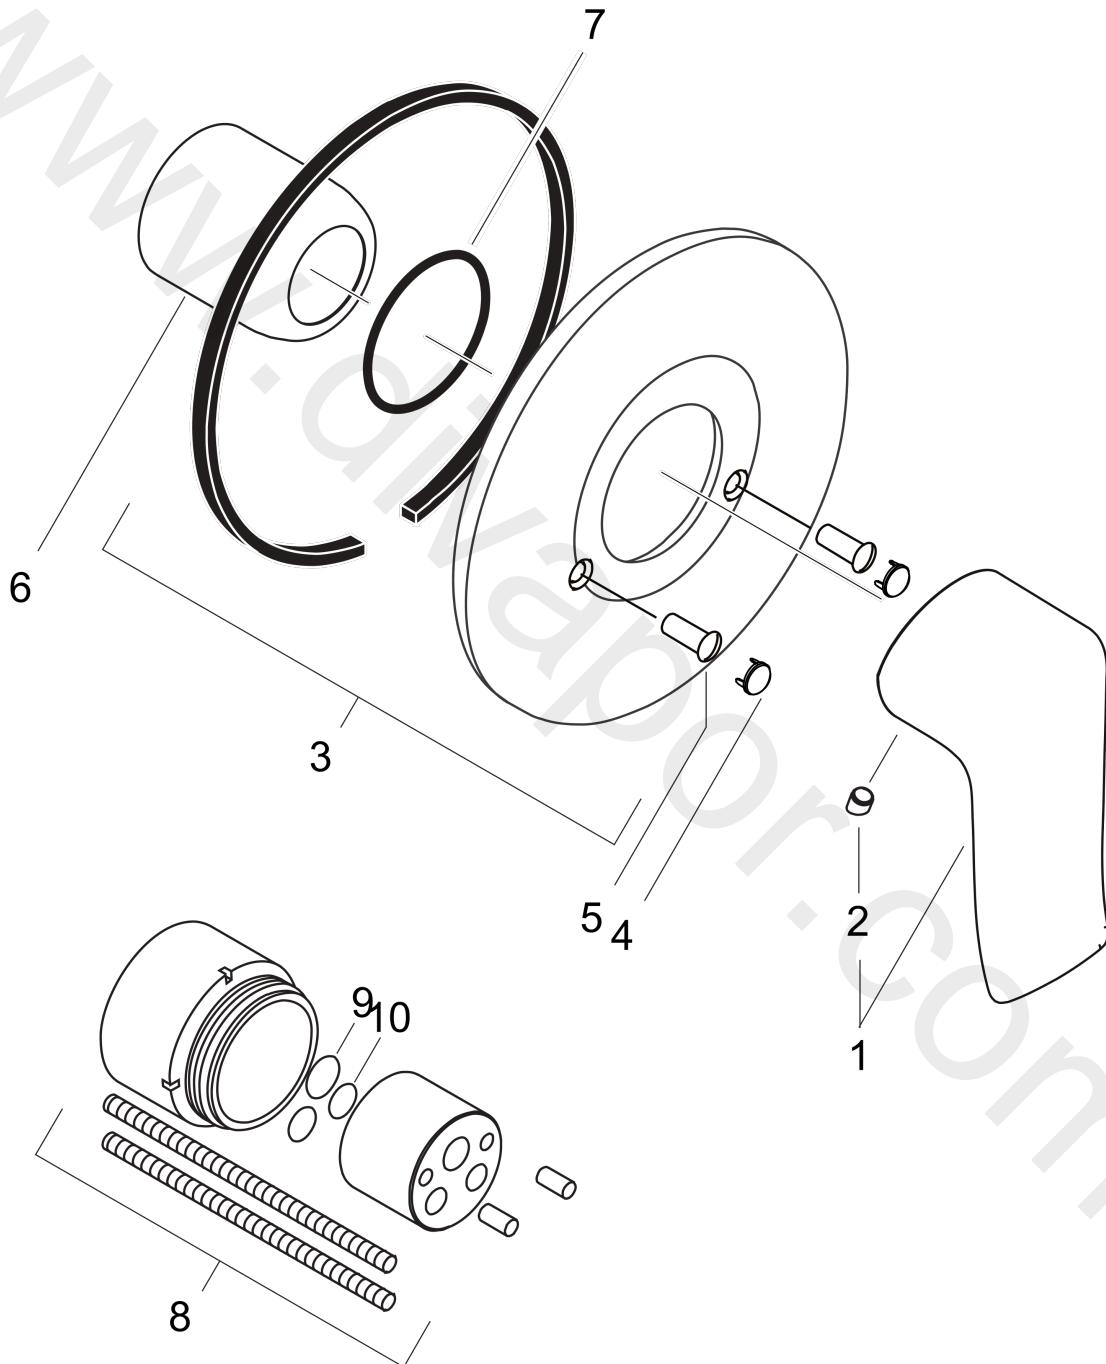

**Metris**

**Single lever shower mixer for concealed installation**

Finish: **Chrome** Article Number: **31686000**

**Description**

**product features**

- 1 function
- maximum flow rate at 3 bar: 28 l/min
- min. operating pressure: 1 bar
- max. operating pressure: 10 bar
- connection type: basic set
- WRAS 2009001
- WRAS 2009001 - WRAS Approval Letter

**Article Details**

Price excl. VAT

125,83 £

**Product image**

**Scale drawing**

**Flowchart**

**Metris**  
**Single lever shower mixer for concealed installation**  
 Finish: **Chrome** Article Number: **31686000**

**Exploded Drawing**

Year of production: >04/15

**Metris****Single lever shower mixer for concealed installation**Finish: **Chrome** Article Number: **31686000****Spare part list**

Year of production: &gt;04/15

Pos.	Description	Article Number	Price	PU
1	handle	95519000	£ 43,00	1
2	screw cover	96338000	£ 3,30	1
3	escutcheon Ø 150 mm	96555000	£ 64,00	1
4	cover cap	95433000	£ 6,10	1
5	hollow screw	96065000	£ 6,10	1
6	flange	96348000	£ 13,30	1
7	O-Ring 48x3	95508000	£ 3,30	1
8	extension set 28 mm shower mixer	32698000	£ 137,00	1
9	O-ring 12x1,5	98430000	£ 3,30	1
10	O-ring 10x1,5	98123000	£ 3,30	1
a	base body	13620180	£ 179,00	1