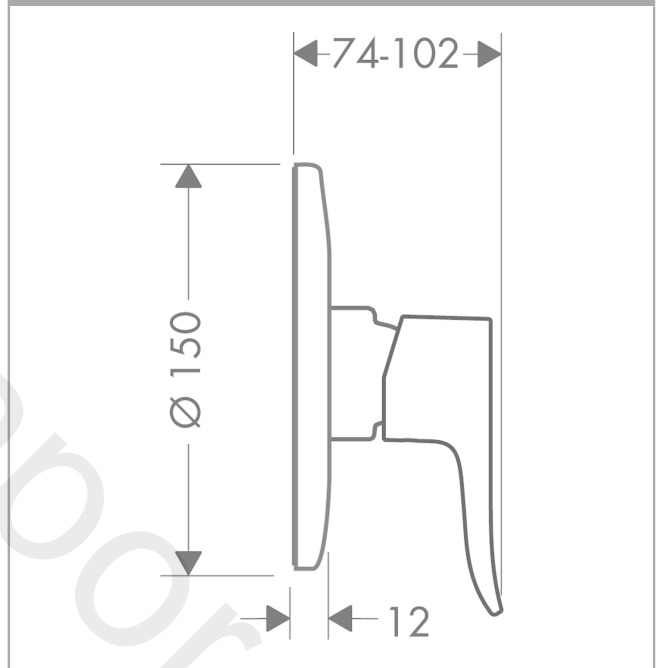

**Metris**

**Single lever shower mixer for concealed installation**

Finish: **Chrome** Article Number: **31686000**

**Description**

**product features**

- 1 function
- maximum flow rate at 3 bar: 28 l/min
- min. operating pressure: 1 bar
- max. operating pressure: 10 bar
- connection type: basic set
- WRAS 2009001
- WRAS 2009001 - WRAS Approval Letter

**Article Details**

Price excl. VAT

125,83 £

**Product image**

**Scale drawing**

**Flowchart**

**Metris**  
**Single lever shower mixer for concealed installation**  
 Finish: **Chrome** Article Number: **31686000**

**Exploded Drawing**

Year of production: >04/15

**Metris****Single lever shower mixer for concealed installation**Finish: **Chrome** Article Number: **31686000****Spare part list**

Year of production: &gt;04/15

Pos.	Description	Article Number	Price	PU
1	handle	95519000	£ 43,00	1
2	screw cover	96338000	£ 3,30	1
3	escutcheon Ø 150 mm	96555000	£ 64,00	1
4	cover cap	95433000	£ 6,10	1
5	hollow screw	96065000	£ 6,10	1
6	flange	96348000	£ 13,30	1
7	O-Ring 48x3	95508000	£ 3,30	1
8	extension set 28 mm shower mixer	32698000	£ 137,00	1
9	O-ring 12x1,5	98430000	£ 3,30	1
10	O-ring 10x1,5	98123000	£ 3,30	1
a	base body	13620180	£ 179,00	1