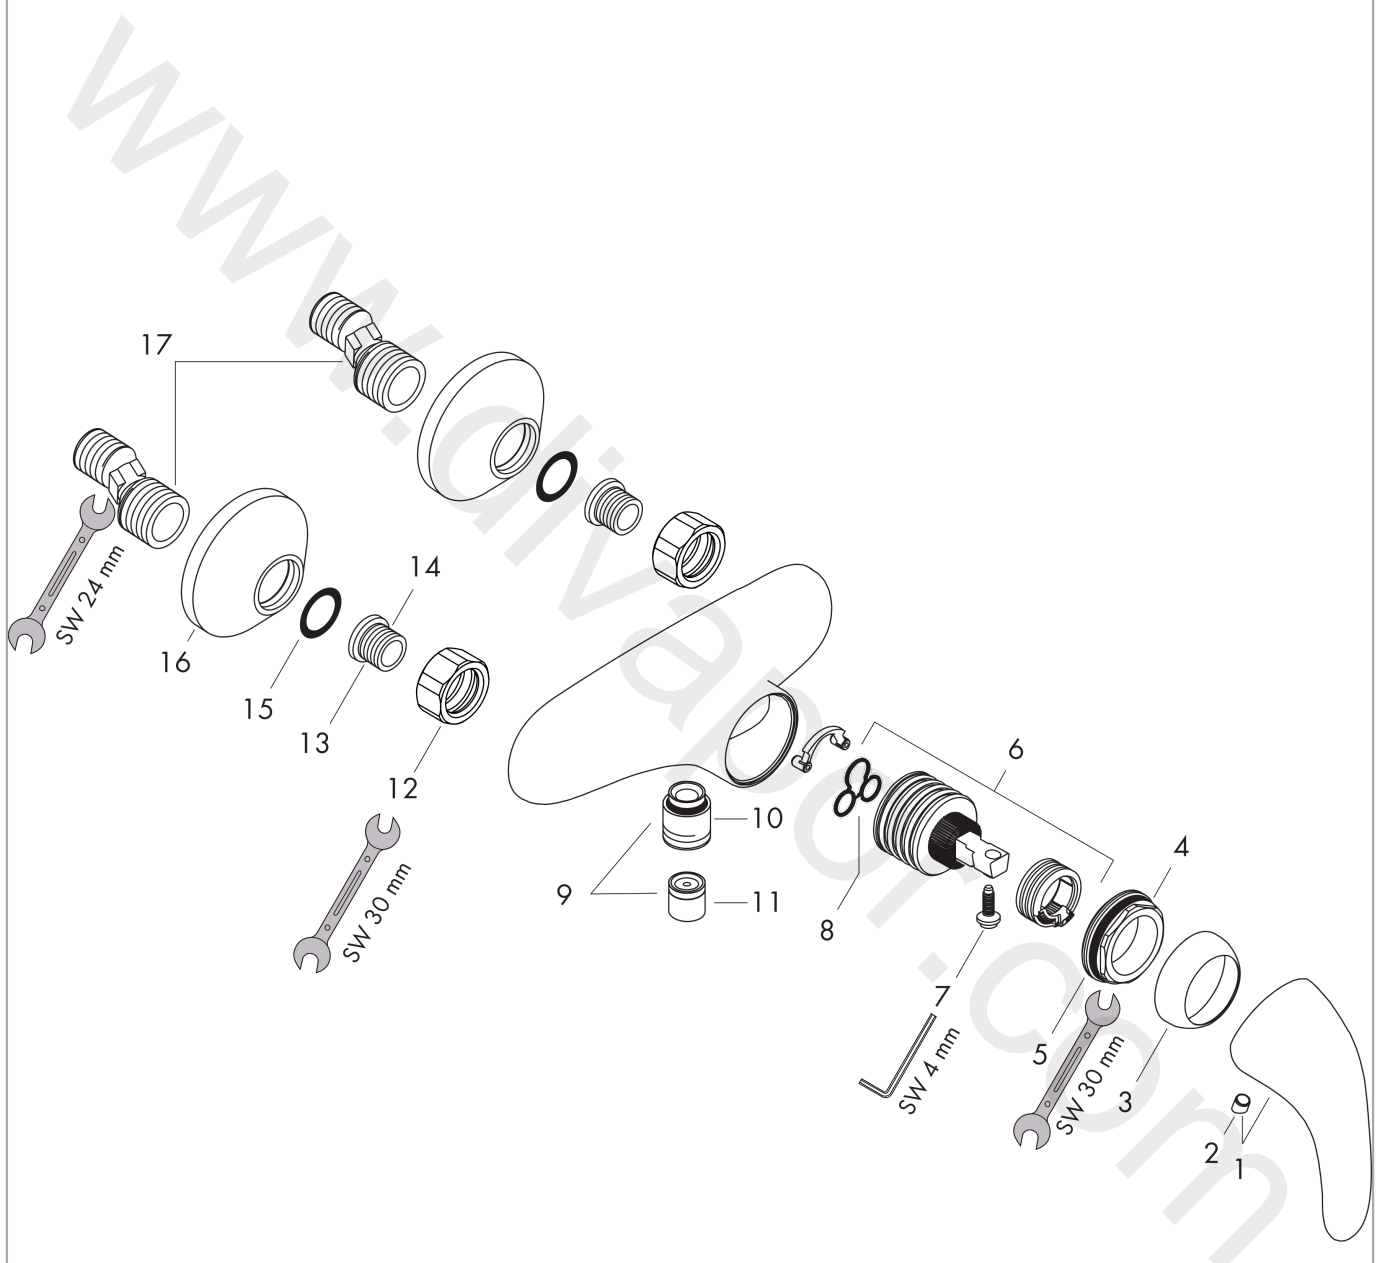

Focus E
Single lever shower mixer for exposed installation
 Surfaces: Article Number: **31760000**

Exploded Drawing

Year of production: **05/03 - 12/16**

Focus E

Single lever shower mixer for exposed installation

Surfaces: Article Number: **31760000**

Spare part list

Year of production: **05/03 - 12/16**

Pos.	Description	Article Number	Price	PU
1	handle	31791000	£ 51,00	1
2	screw cover	96338000	£ 3,30	1
3	flange	96656000	£ 6,10	1
4	nut	96690000	£ 13,30	1
5	O-ring 36x2	98156000	£ 3,30	1
6	cartridge, assy	92730000	£ 35,00	1
7	locking screw for handle	96059000	£ 9,00	1
8	seal	95008000	£ 9,00	1
9	Hose Connection	96044000	£ 25,00	1
10	O-ring 14x2	98129000	£ 3,30	1
11	set of non return valves DW 15	94074000	£ 16,10	1
12	set of nuts	96157000	£ 35,00	1
13	connecting thread	97220000	£ 16,10	1
14	O-ring 15x2	98163000	£ 3,30	1
15	filter packing	96922000	£ 9,00	1
16	escutcheon Ø 70 mm	94135000	£ 13,30	1
17	set of S-unions (±12 mm)	94140000	£ 51,00	1
a	set of S-unions (±32 mm)	98592000	£ 43,00	1