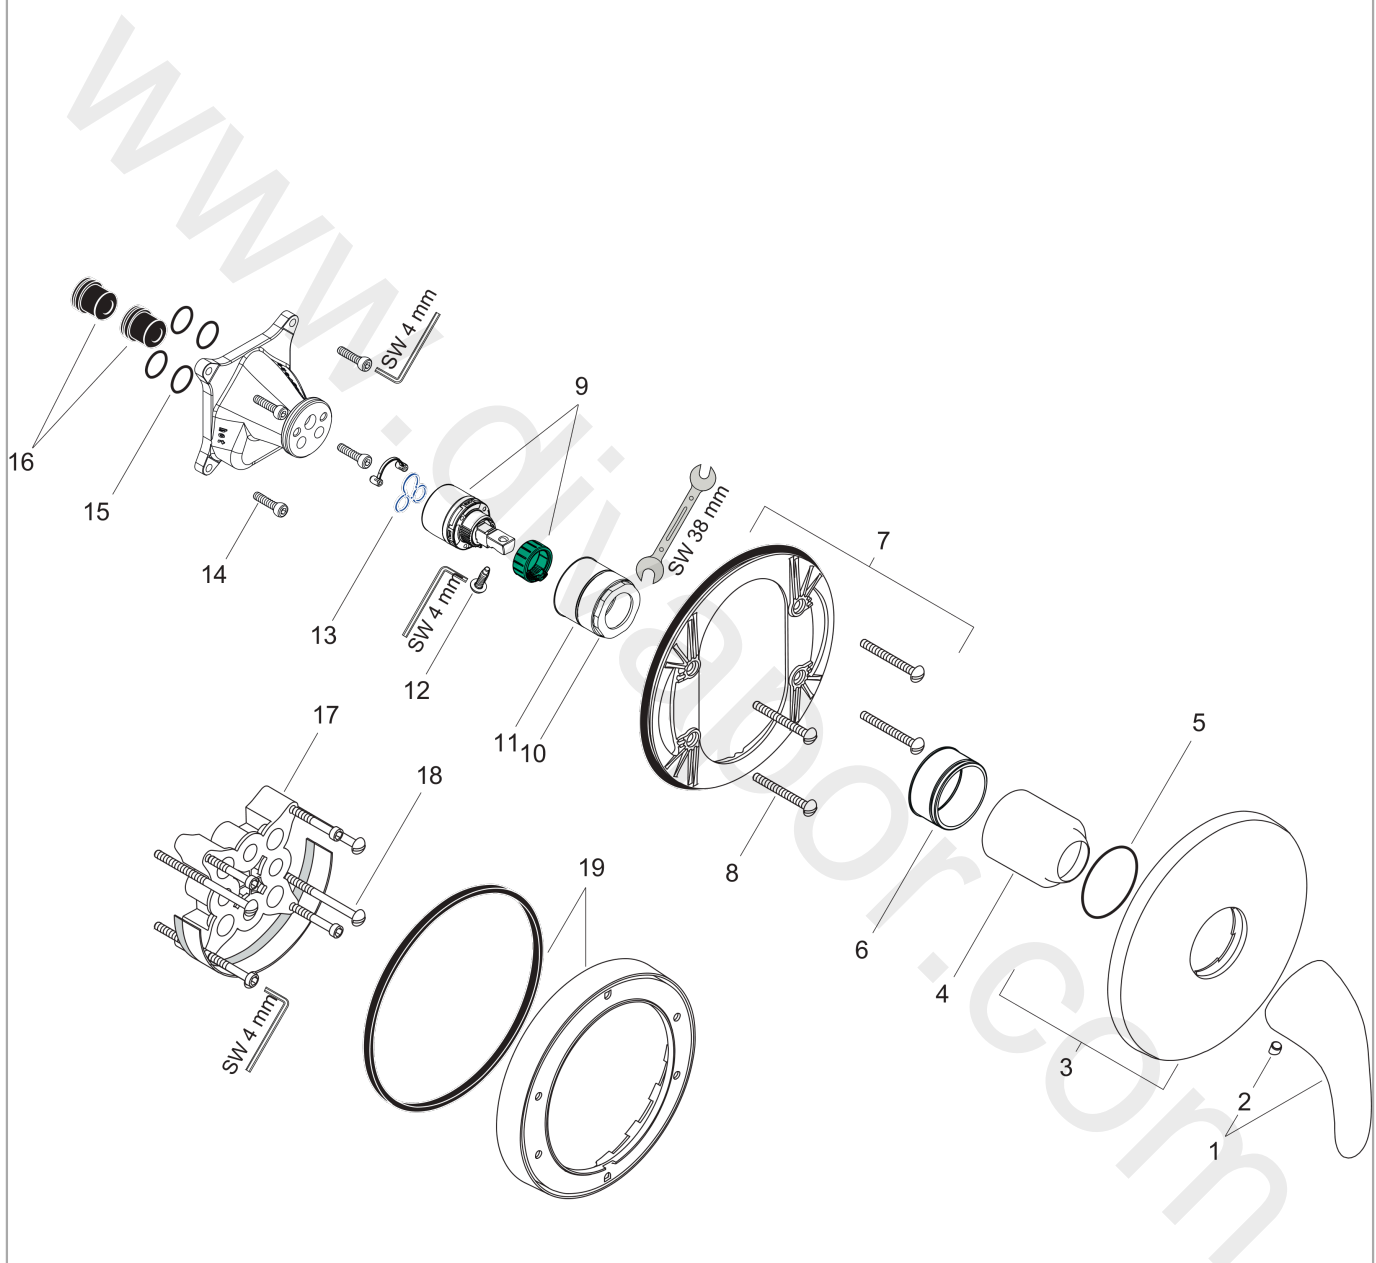

Focus E
Single Lever Shower Mixer, for concealed installation
 Surfaces: Article Number: **31761000**

Exploded Drawing

Year of production: **03/12 - 12/16**

Focus E

Single Lever Shower Mixer, for concealed installation

Surfaces: Article Number: **31761000**

Spare part list

Year of production: 03/12 - 12/16

Pos.	Description	Article Number	Price	PU
1	handle	31791000	£ 51,00	1
2	screw cover	94191000	£ 3,30	1
3	escutcheon Ø 170 mm	96452000	£ 64,00	1
4	flange	96348000	£ 13,30	1
5	O-Ring 48x3	95508000	£ 3,30	1
6	O-ring 43x1,5	98148000	£ 3,30	1
7	sub plate	96447000	£ 51,00	1
8	set of fixing screws	96454000	£ 9,00	1
9	cartridge, assy	92730000	£ 35,00	1
10	nut	98796000	£ 43,00	1
11	O-ring 39x1,5	98400000	£ 3,30	1
12	locking screw for handle	96059000	£ 9,00	1
13	seal	95008000	£ 9,00	1
14	set of screws	96525000	£ 9,00	1
15	O-ring 16x2	98133000	£ 3,30	1
16	noise reduction	94073000	£ 25,00	1
17	extension 25 mm	13595000	£ 75,00	1
18	set of fixing screws	97747000	£ 3,30	1
19	extension 22 mm (Ø 170 mm)	13596000	£ 72,00	1
a	concealed item	01800180	£ 163,00	1