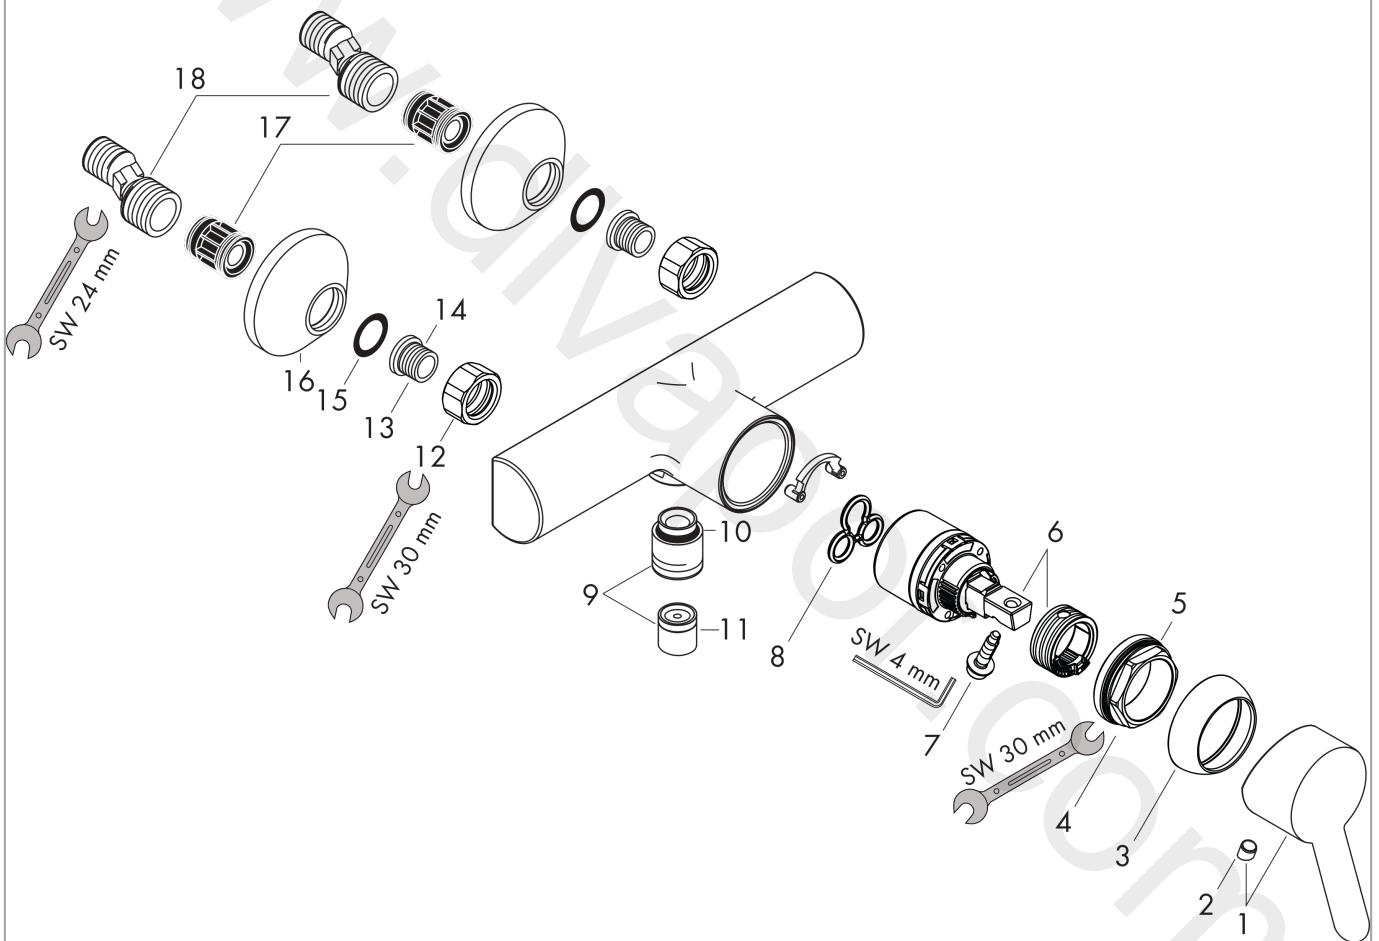

**Focus S**

**Single lever shower mixer for exposed installation**

Surfaces: Article Number: **31762000**

**Exploded Drawing**

Year of production: **10/05 - 12/16**

## Focus S

### Single lever shower mixer for exposed installation

Surfaces: Article Number: **31762000**

#### Spare part list

Year of production: **10/05 - 12/16**

Pos.	Description	Article Number	Price	PU
1	handle	31793000	£ 51,00	1
2	screw cover	96338000	£ 3,30	1
3	flange	97406000	£ 20,50	1
4	nut	97209000	£ 16,10	1
5	O-Ring 32x2	98193000	£ 3,30	1
6	cartridge, assy	92730000	£ 35,00	1
7	locking screw for handle	95140000	£ 6,10	1
8	seal	95008000	£ 9,00	1
9	Hose Connection	96044000	£ 25,00	1
10	O-ring 14x2	98129000	£ 3,30	1
11	set of non return valves DW 15	94074000	£ 16,10	1
12	set of nuts	96157000	£ 35,00	1
13	connecting thread	97220000	£ 16,10	1
14	O-ring 15x2	98163000	£ 3,30	1
15	filter packing	96922000	£ 9,00	1
16	escutcheon Ø 70 mm	94135000	£ 13,30	1
17	noise reduction	96429000	£ 6,10	1
18	set of S-unions (±12 mm)	94140000	£ 51,00	1
a	set of S-unions (±32 mm)	98592000	£ 43,00	1