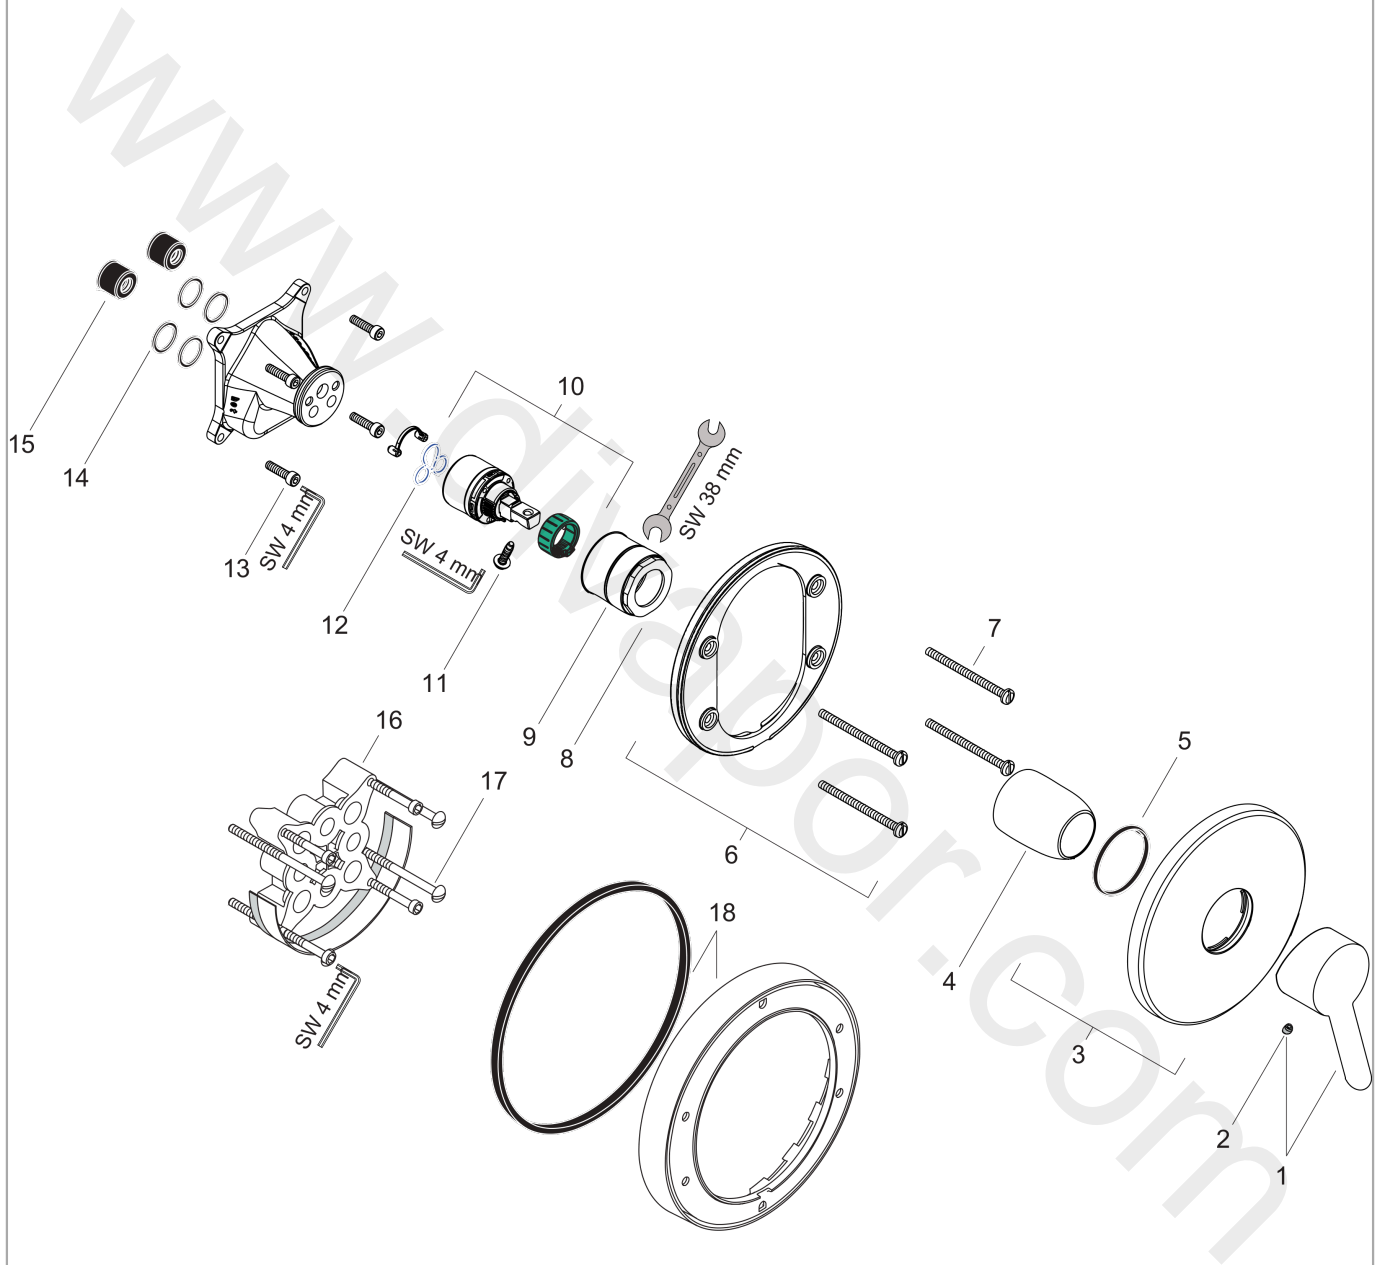

Focus S
Single Lever Shower Mixer, for concealed installation
 Surfaces: Article Number: **31763000**

Exploded Drawing

Year of production: **01/08 - 12/16**

Focus S

Single Lever Shower Mixer, for concealed installation

Surfaces: Article Number: **31763000**

Spare part list

Year of production: 01/08 - 12/16

Pos.	Description	Article Number	Price	PU
1	handle	31793000	£ 51,00	1
2	screw cover	96338000	£ 3,30	1
3	escutcheon Ø 150 mm	98792000	£ 64,00	1
4	sleeve	98790000	£ 35,00	1
5	O-ring 43x3	98418000	£ 3,30	1
6	holder for escutcheon	98793000	£ 43,00	1
7	set of fixing screws	96454000	£ 9,00	1
8	nut	98796000	£ 43,00	1
9	O-ring 39x1,5	98400000	£ 3,30	1
10	cartridge, assy	92730000	£ 35,00	1
11	locking screw for handle	95140000	£ 6,10	1
12	seal	95008000	£ 9,00	1
13	set of screws	96525000	£ 9,00	1
14	O-ring 16x2	98133000	£ 3,30	1
15	noise reduction	94073000	£ 25,00	1
16	extension 25 mm	13595000	£ 75,00	1
17	set of fixing screws	97747000	£ 3,30	1
18	extension 22 mm (Ø 150 mm)	13597000	£ 72,00	1
a	concealed item	01800180	£ 163,00	1
b	conversion kit to escutcheon Ø 170 mm (shower mixer)	95355000	£ 96,00	1