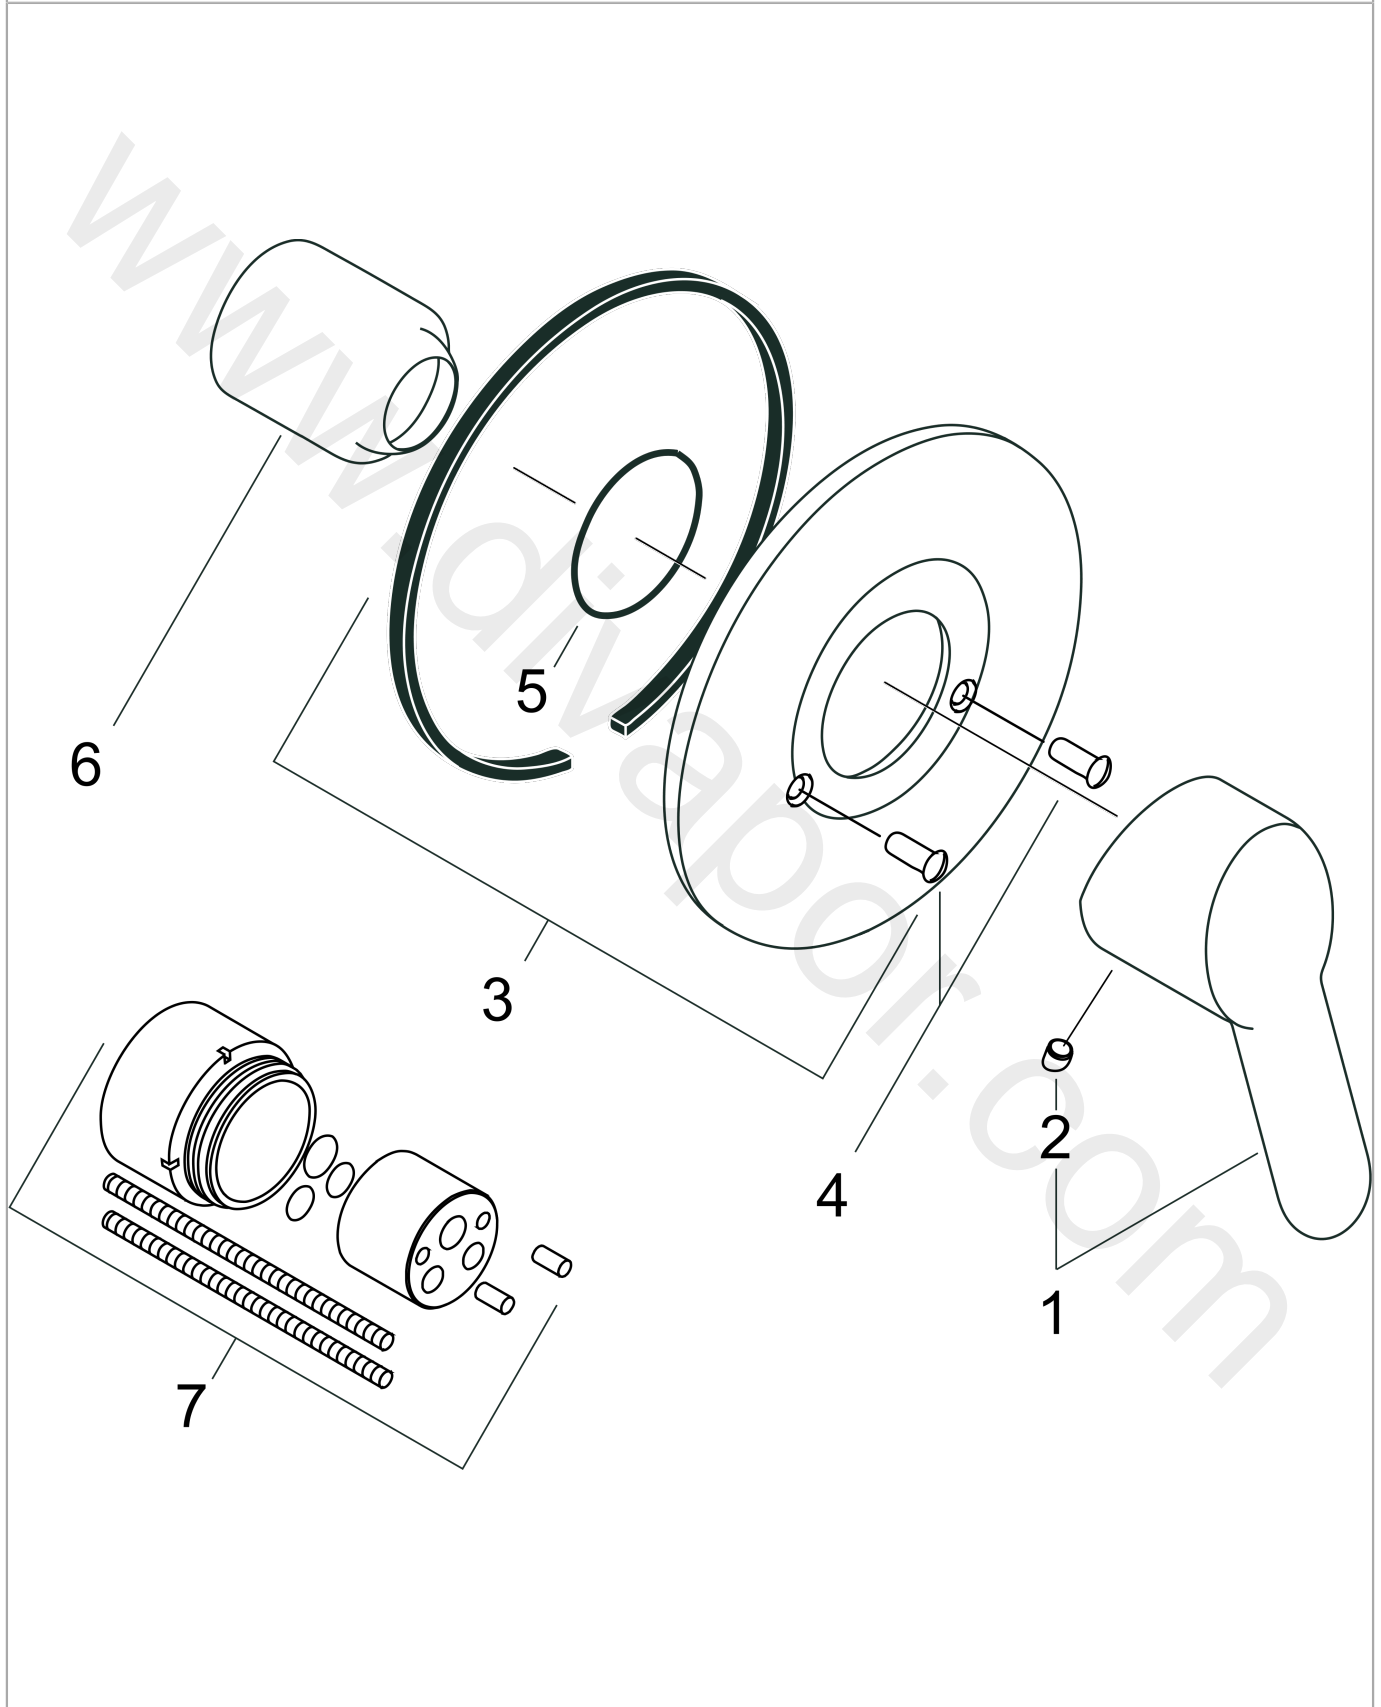

**Sportive<sup>2</sup>**  
**HG shower mixer concealed Sportive 2**  
 Surfaces: Article Number: **31776000**

Exploded Drawing

Year of production: 05/07 - 12/17

**Sportive<sup>2</sup>****HG shower mixer concealed Sportive 2**Surfaces: Article Number: **31776000****Spare part list**Year of production: **05/07 - 12/17**

<b>Pos.</b>	<b>Description</b>	<b>Article Number</b>	<b>Price</b>	<b>PU</b>
1	handle	14897000	£ 51,00	1
2	screw cover	96338000	£ 3,30	1
3	escutcheon Ø 150 mm	96555000	£ 64,00	1
4	hollow screw	96065000	£ 6,10	1
5	O-Ring 48x3	95508000	£ 3,30	1
6	flange	96348000	£ 13,30	1
7	extension set 28 mm shower mixer	32698000	£ 137,00	1