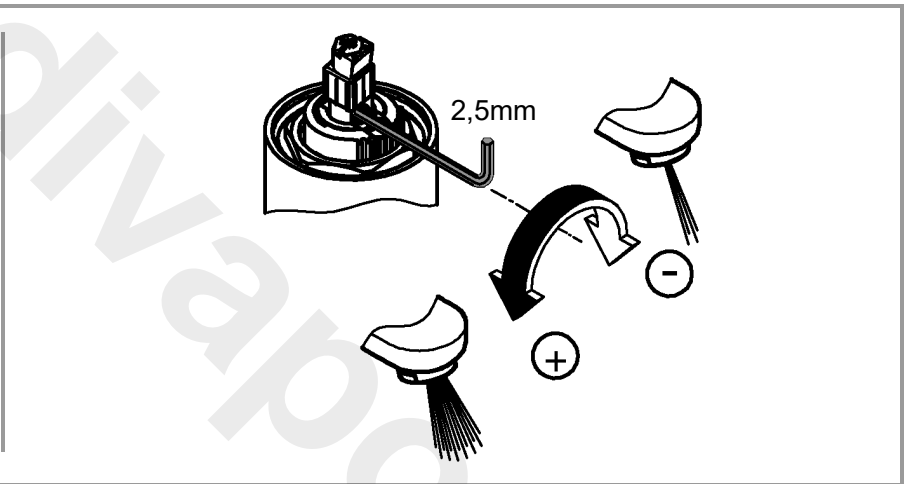

	90°
	0°
	360°

2

Hand cleaning the cartridge with a sponge.

3

*19 017

4

5

Pure Freude
an Wasser