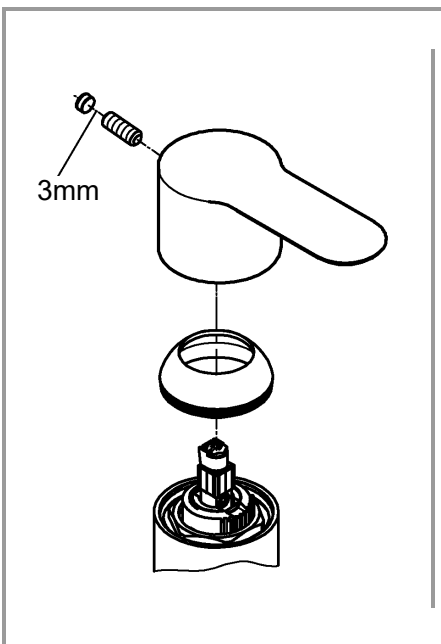

	90°
	0°
	360°

2

Hand cleaning the cartridge with a sponge.

3

*19 017

4

5

Pure Freude
an Wasser