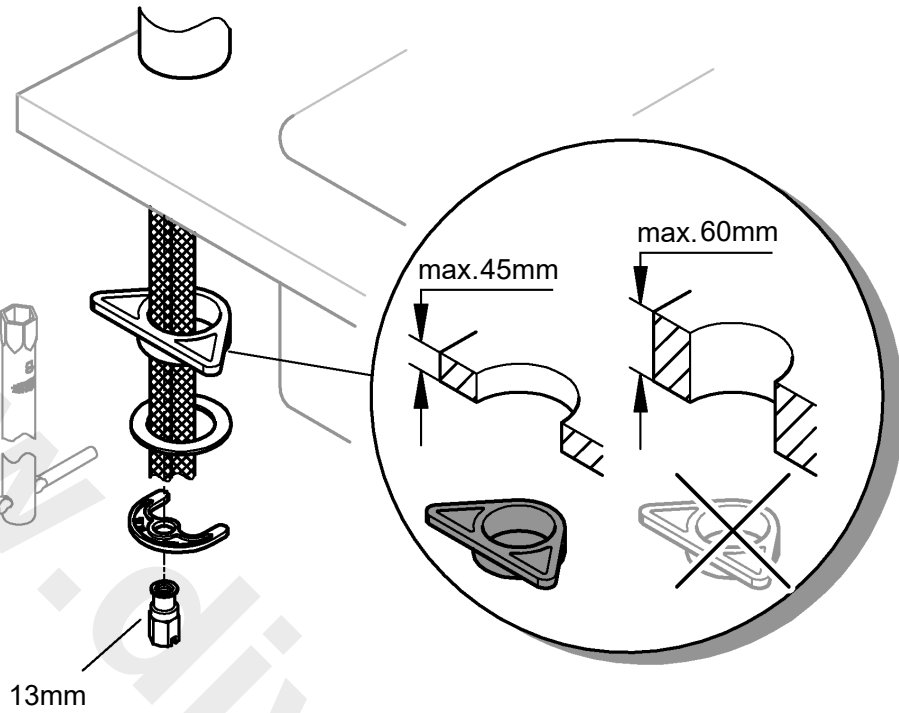

	90°
	0°
	360°

2

Hand cleaning the cartridge with a sponge.

3

*19 017

4

5

Pure Freude
an Wasser