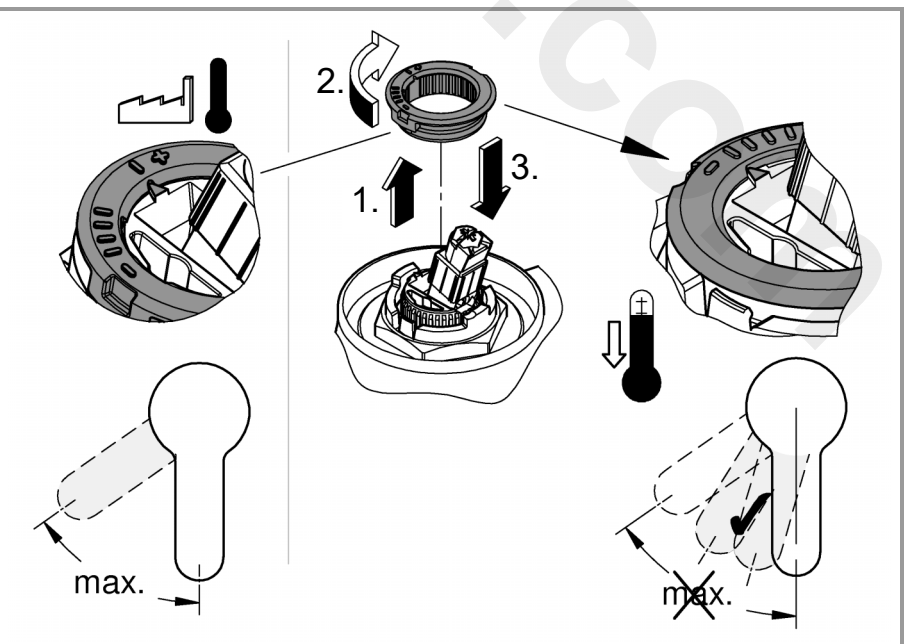

	90°
	0°
	360°

2

Hand cleaning the cartridge with a sponge.

3

*19 017

4

5

Pure Freude
an Wasser