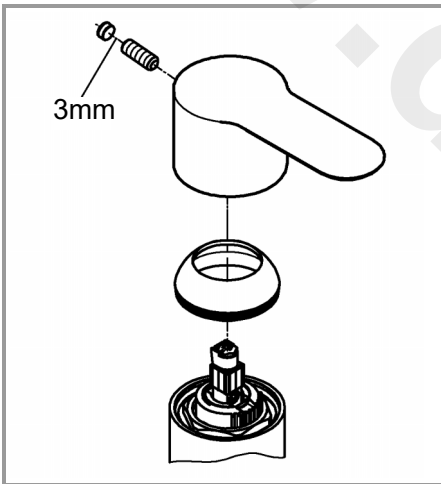

	90°
	0°
	360°

2

Hand cleaning the cartridge with a sponge.

3

*19 017

4

5

Pure Freude
an Wasser