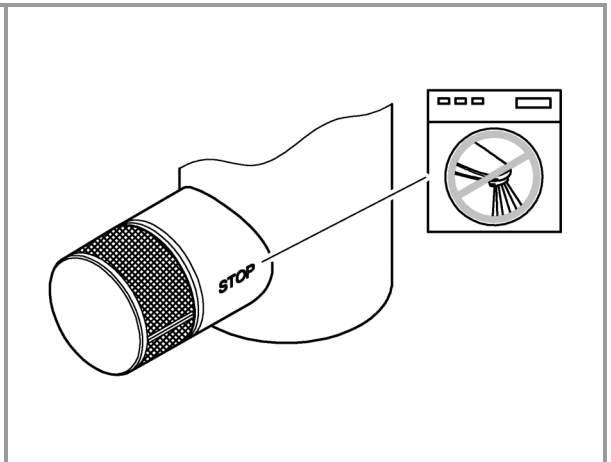

	90°
	0°
	360°

2

Hand cleaning the cartridge with a sponge.

3

*19 017

4

5

Pure Freude
an Wasser