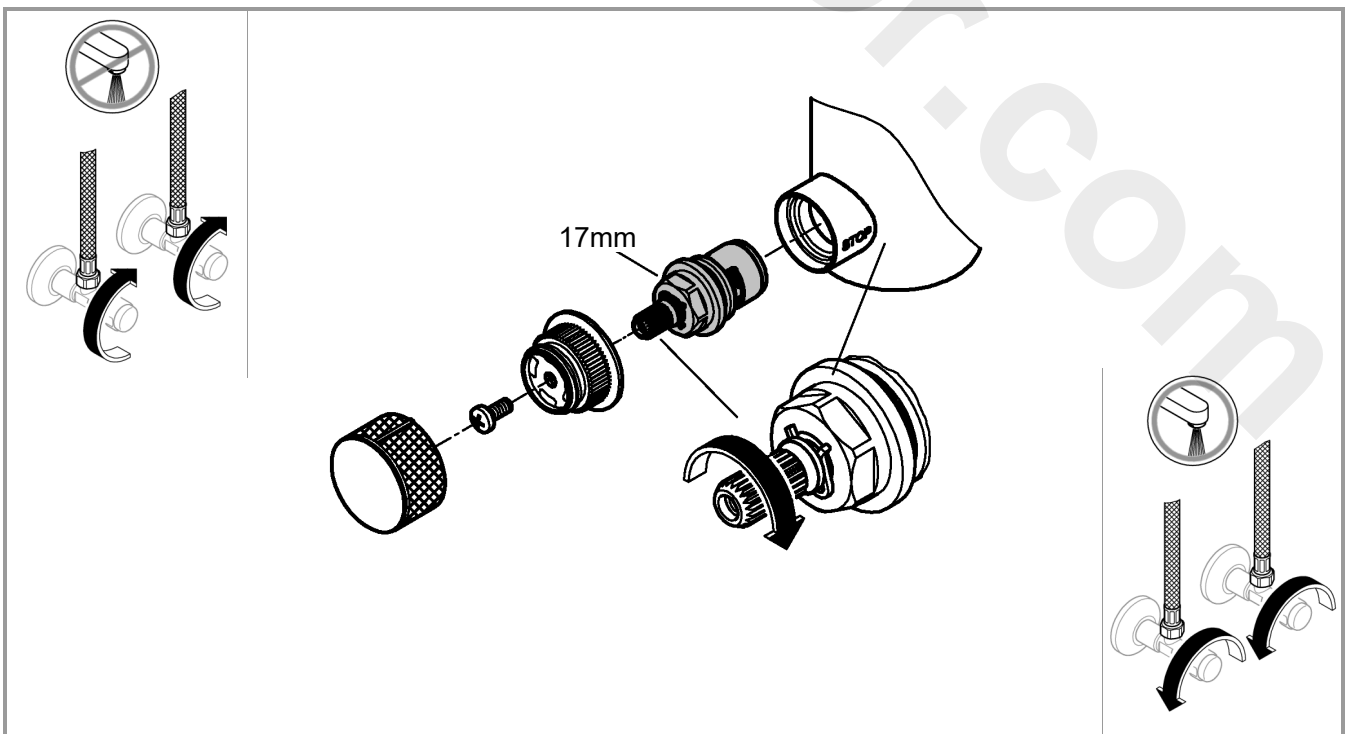

	90°
	0°
	360°

2

Hand cleaning the cartridge with a sponge.

3

*19 017

4

5

Pure Freude
an Wasser