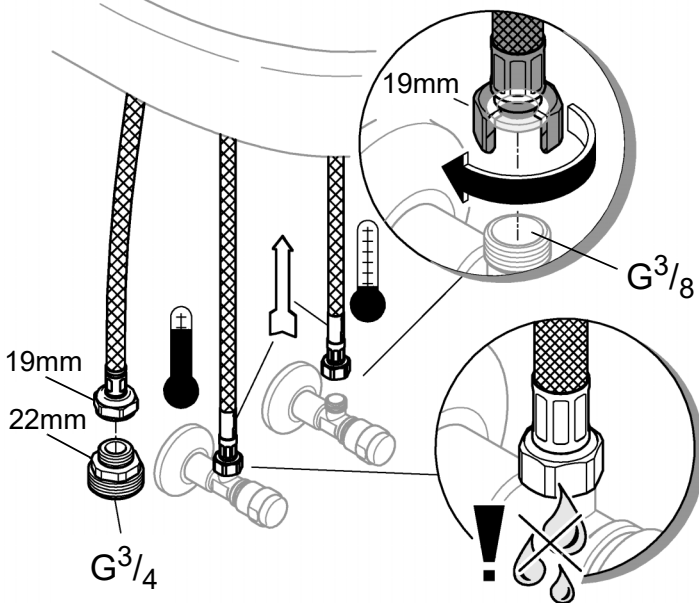

	90°
	0°
	360°

2

Hand cleaning the cartridge with a sponge.

3

*19 017

4

5

Pure Freude
an Wasser