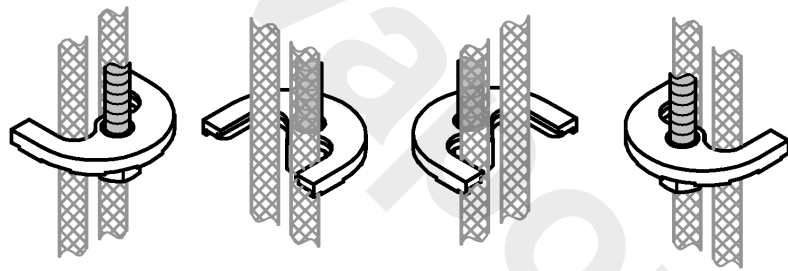

	90°
	0°
	360°

2

Hand cleaning the cartridge with a sponge.

3

*19 017

4

5

Pure Freude
an Wasser