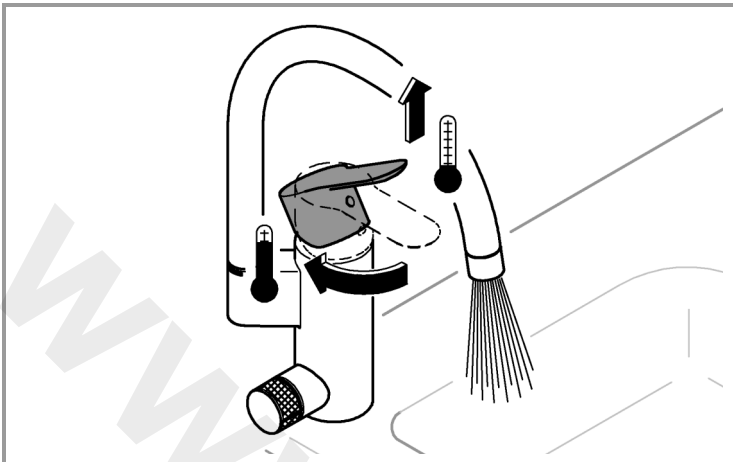

	90°
	0°
	360°

2

Hand cleaning the cartridge with a sponge.

3

*19 017

4

5

Pure Freude
an Wasser