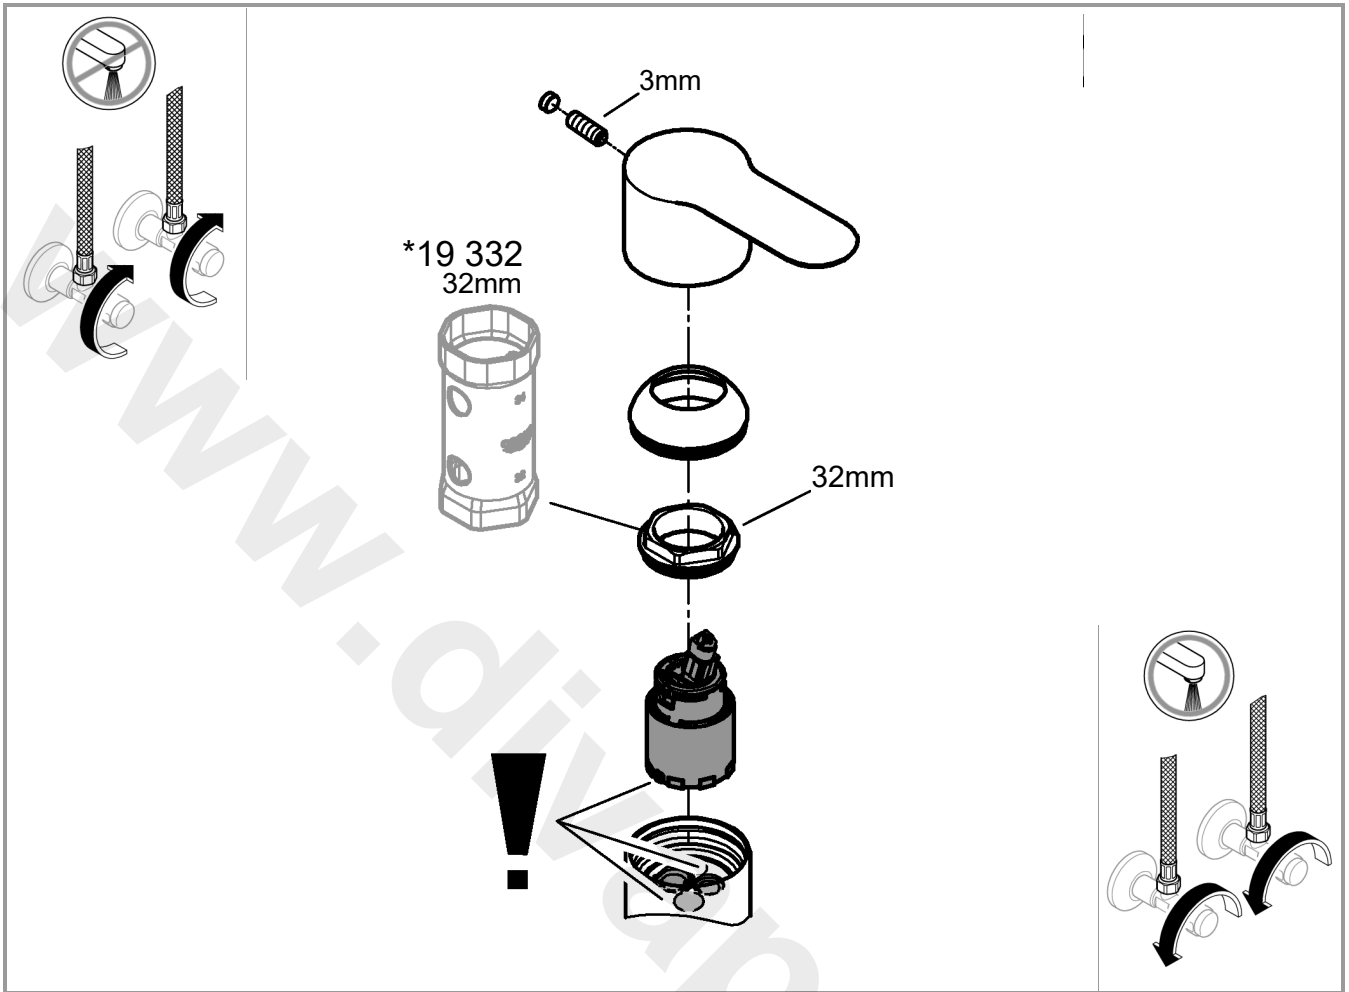

	90°
	0°
	360°

2

Hand cleaning the cartridge with a sponge.

3

*19 017

4

5

Pure Freude
an Wasser