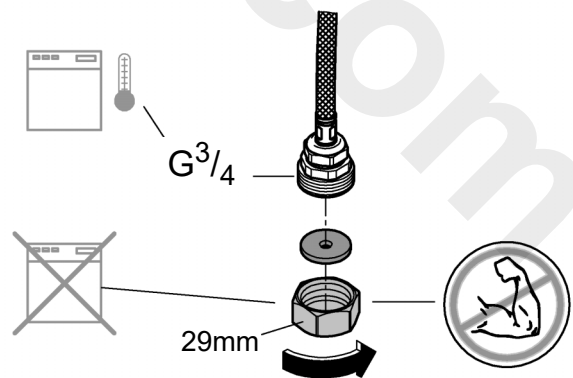

	90°
	0°
	360°

2

Hand cleaning the cartridge with a sponge.

3

*19 017

4

5

Pure Freude
an Wasser