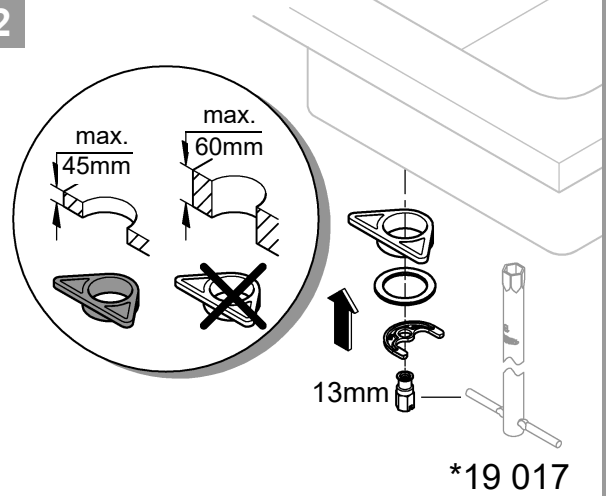

EUROSMART COSMOPOLITAN
DESIGN + ENGINEERING
GROHE GERMANY

93.910.231/ÄM 245704/09.19

www.grohe.com

*Pure Freude
an Wasser*

GROHE

30 195
31 791

1

2