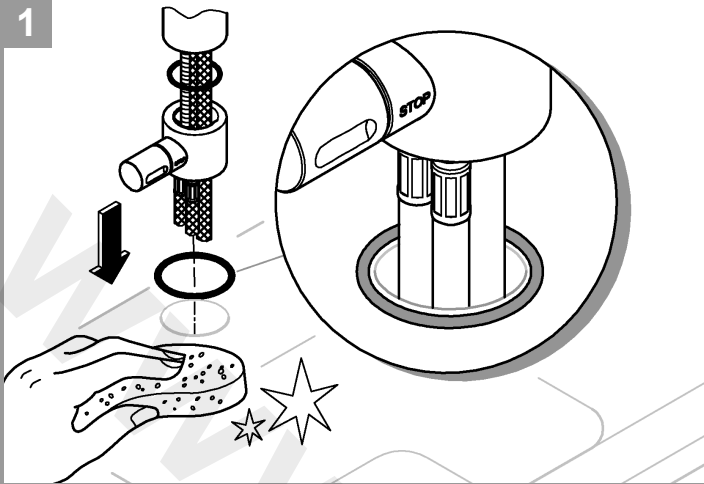

EUROSMART COSMOPOLITAN
DESIGN + ENGINEERING
GROHE GERMANY

93.910.231/ÄM 245704/09.19

www.grohe.com

*Pure Freude
an Wasser*

GROHE

30 195
31 791

1

2