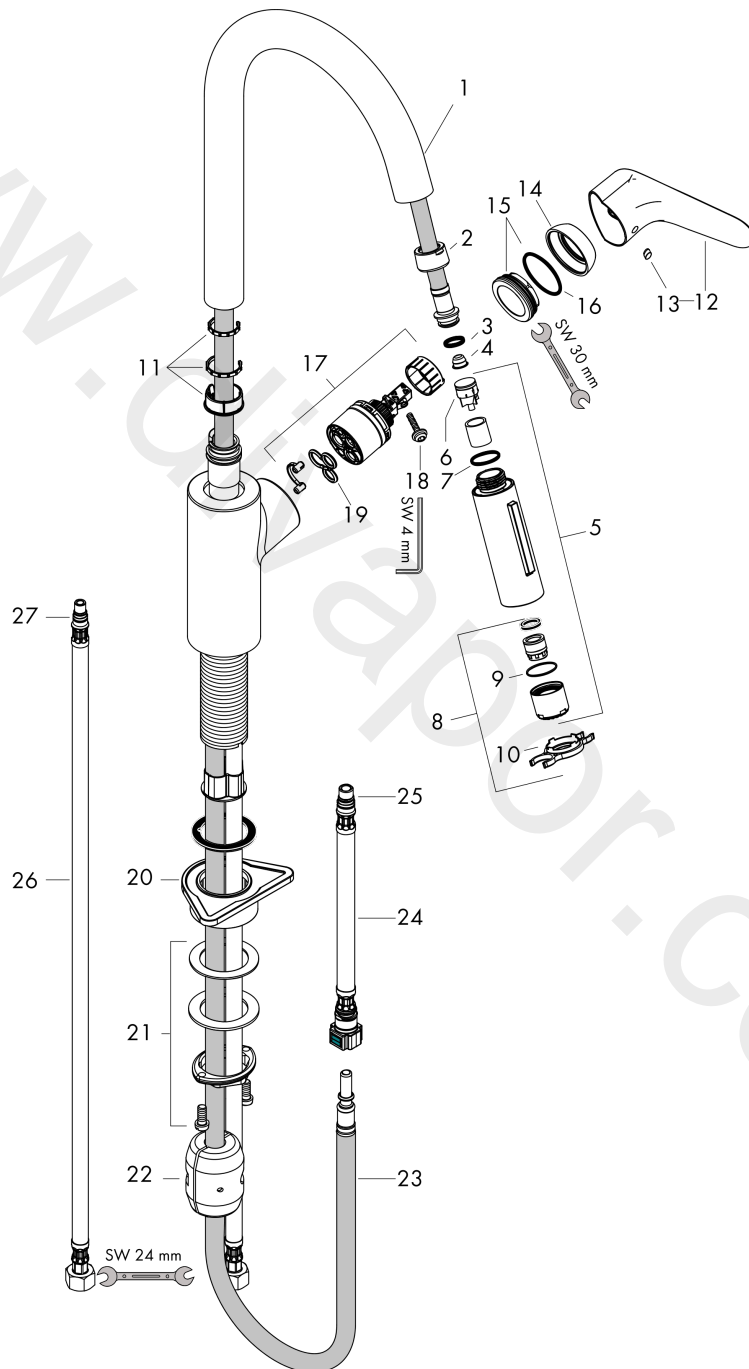

Focus M41

Single lever kitchen mixer 240, pull-out spray, 2jet

Surfaces: Article Number: 31815007

Exploded Drawing

Year of production: 10/16 - 07/19

Focus M41

Single lever kitchen mixer 240, pull-out spray, 2jet

Surfaces: Article Number: **31815007**

Spare part list

Year of production: **10/16 - 07/19**

Pos.	Description	Article Number	Price	PU
1	spout cpl.	95562000	£ 137,00	1
2	nut	92755000	£ 20,50	1
3	O-ring 11x2	98127000	£ 3,30	1
4	filter	97735000	£ 3,30	1
5	handspray	98459000	£ 110,00	1
6	set of non return valves DW 15	97350000	£ 20,50	1
7	O-ring 18x1,5	98231000	£ 3,30	1
8	aerator laminar M22x1 (15 l/min)	95909000	£ 51,00	1
9	O-ring 20x1	98140000	£ 3,30	1
10	service tool	95910000	£ 9,00	1
11	set of lever collars	93428000	£ 3,30	1
12	handle	98460000	£ 64,00	1
13	screw cover	96338000	£ 3,30	1
14	flange	95498000	£ 9,00	1
15	nut	97209000	£ 16,10	1
16	O-Ring 32x2	98193000	£ 3,30	1
17	cartridge, assy	92730000	£ 35,00	1
18	locking screw for handle	95140000	£ 6,10	1
19	seal	95008000	£ 9,00	1
20	support	97523000	£ 6,10	1
21	fixing set (Ø 34)	95049000	£ 16,10	1
22	weight	98551000	£ 20,50	1
23	hose 1,50 m	95507000	£ 79,00	1
24	connection hose 600 mm M10x1	95561000	£ 25,00	1
25	O-ring 8x1,75	97827000	£ 3,30	1
26	connection hose 900 mm M8x0,75 G½	97489000	£ 35,00	1
27	O-ring 7x1,5	98422000	£ 3,30	1