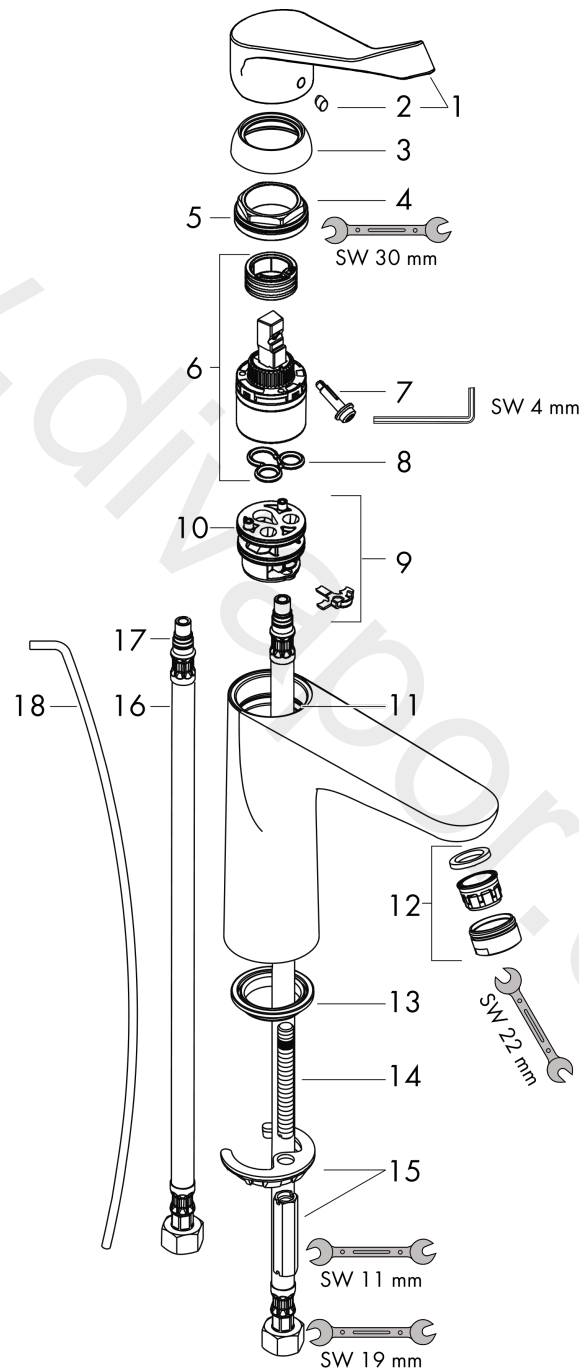

Focus

Single lever basin mixer 100 with extra long handle 12,1 cm and pop-up waste set

Surfaces: Article Number: **31911000**

Exploded Drawing

Year of production: **12/13 - 03/17**

Focus

Single lever basin mixer 100 with extra long handle 12,1 cm and pop-up waste set

Surfaces: Article Number: **31911000**

Spare part list

Year of production: **12/13 - 03/17**

Pos.	Description	Article Number	Price	PU
1	handle	92119000	£ 64,00	1
2	screw cover	96338000	£ 3,30	1
3	flange	97406000	£ 20,50	1
4	nut	97209000	£ 16,10	1
5	O-Ring 32x2	98193000	£ 3,30	1
6	cartridge, assy	92730000	£ 35,00	1
7	locking screw for handle	95140000	£ 6,10	1
8	seal	95008000	£ 9,00	1
9	adapter for cartridge	98750000	£ 13,30	1
10	O-Ring 30x2	98186000	£ 3,30	1
11	O-ring 35x2	92604000	£ 6,10	1
12	aerator laminar M24x1 (5 l/min)	95987000	£ 20,50	1
13	seal Ø 42	98722000	£ 6,10	1
14	screw M8 x 68	97736000	£ 6,10	1
15	fixing set	96016000	£ 35,00	1
16	connection hose 450 mm M8x0,75 G3/8	97206000	£ 35,00	1
17	O-ring 7x1,5	98422000	£ 3,30	1
18	pull rod	96657000	£ 13,30	1
a	pop up waste	94139000	£ 96,00	1