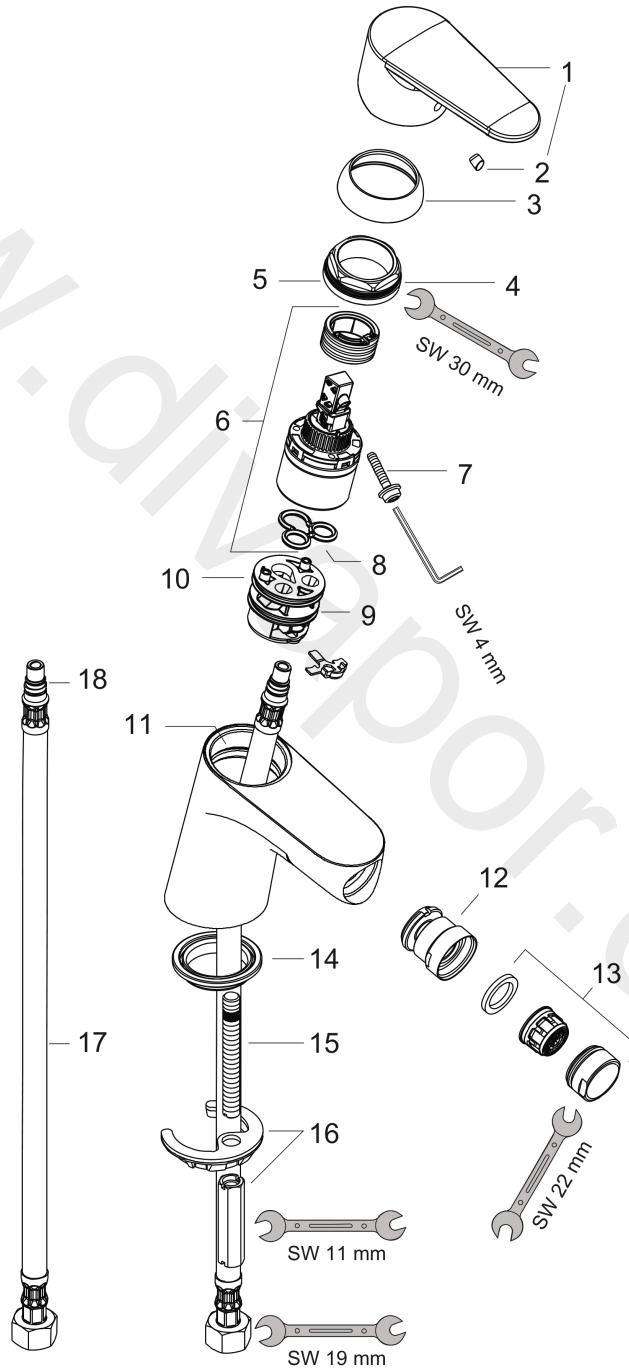

Focus

Single lever bidet mixer with push-open waste set

Surfaces: Article Number: **31922000**

Exploded Drawing

Year of production: **02/13 - 03/17**

Focus

Single lever bidet mixer with push-open waste set

Surfaces: Article Number: **31922000**

Spare part list

Year of production: 02/13 - 03/17

Pos.	Description	Article Number	Price	PU
1	handle	98532000	£ 35,00	1
2	screw cover	96338000	£ 3,30	1
3	flange	97406000	£ 20,50	1
4	nut	97209000	£ 16,10	1
5	O-Ring 32x2	98193000	£ 3,30	1
6	cartridge, assy	92730000	£ 35,00	1
7	locking screw for handle	95140000	£ 6,10	1
8	seal	95008000	£ 9,00	1
9	adapter for cartridge	98750000	£ 13,30	1
10	O-Ring 30x2	98186000	£ 3,30	1
11	O-ring 35x2	92604000	£ 6,10	1
12	ball joint	92036000	£ 25,00	1
13	aerator M24x1 (7 l/min)	13085000	£ 13,30	1
14	seal Ø 42	98722000	£ 6,10	1
15	screw M8 x 68	97736000	£ 6,10	1
16	fixing set	96016000	£ 35,00	1
17	connection hose 450 mm M8x0,75 G3/8	97206000	£ 35,00	1
18	O-ring 7x1,5	98422000	£ 3,30	1
a	push-open waste set	50105000	£ 40,00	1