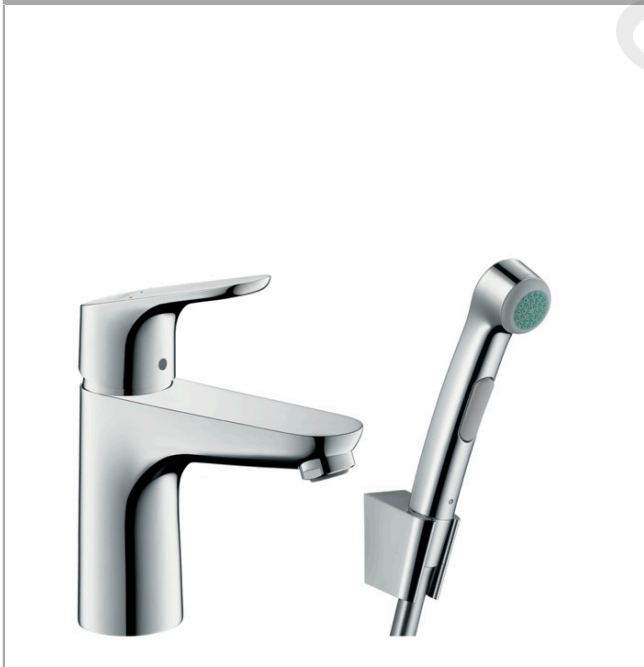

## Focus

**Single lever basin mixer 100 with bidette hand shower and shower hose 160 cm**

Finish: **Chrome** Article Number: **31927000**

#### product features

- consists of: single lever basin mixer, bidette hand shower, shower holder, shower hose, waste set
- ComfortZone 100
- projection: 119 mm
- spout height: 94 mm
- handle variant: lever handle
- spray type: normal spray
- spray type Bidette: shower spray
- maximum flow rate at 3 bar: 5 l/min
- ceramic cartridge
- temperature limitation adjustable
- suitable for continuous flow water heaters
- push-open waste set G 1¼
- material waste set: synthetic
- connection type: G ¾ connections
- connection dimension: DN15
- EU taxonomy: max. 6 l/min - Substantial Contribution (SC) possible

### Scale drawing

**Focus**

**Single lever basin mixer 100 with bidette hand shower and shower hose 160 cm**

Finish: **Chrome** Article Number: **31927000**

**Flowchart**

Focus

Single lever basin mixer 100 with bidette hand shower and shower hose 160 cm

Finish: **Chrome** Article Number: **31927000**

Exploded Drawing

Year of production: >04/17

**Focus****Single lever basin mixer 100 with bidette hand shower and shower hose 160 cm**Finish: **Chrome** Article Number: **31927000****Spare part list**