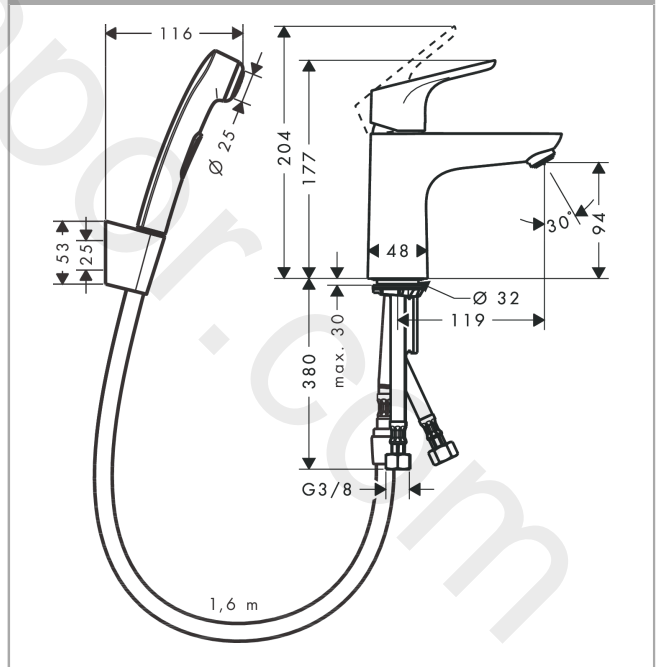

## Focus

**Single lever basin mixer 100 with bidette hand shower and shower hose 160 cm**

Finish: **Chrome** Article Number: **31927000**

#### product features

- consists of: single lever basin mixer, bidette hand shower, shower holder, shower hose, waste set
- ComfortZone 100
- projection: 119 mm
- spout height: 94 mm
- handle variant: lever handle
- spray type: normal spray
- spray type Bidette: shower spray
- maximum flow rate at 3 bar: 5 l/min
- ceramic cartridge
- temperature limitation adjustable
- suitable for continuous flow water heaters
- push-open waste set G 1¼
- material waste set: synthetic
- connection type: G ¾ connections
- connection dimension: DN15
- EU taxonomy: max. 6 l/min - Substantial Contribution (SC) possible

### Scale drawing

**Focus**

**Single lever basin mixer 100 with bidette hand shower and shower hose 160 cm**

Finish: **Chrome** Article Number: **31927000**

**Flowchart**

Focus

Single lever basin mixer 100 with bidette hand shower and shower hose 160 cm

Year of production: &gt;04/17

Pos.	Description	Article Number	Price	PU
1	handle	98532000	£ 35,00	1
2	screw cover	96338000	£ 3,30	1
3	flange	97406000	£ 20,50	1
4	nut	97209000	£ 16,10	1
5	O-Ring 32x2	98193000	£ 3,30	1
6	cartridge, assy	92730000	£ 35,00	1
7	locking screw for handle	95140000	£ 6,10	1
8	seal	95008000	£ 9,00	1
9	adapter for cartridge	92845000	£ 16,10	1
10	O-Ring 30x2	98186000	£ 3,30	1
11	O-ring 35x2	92604000	£ 6,10	1
12	aerator M24x1 (15 l/min)	13913000	£ 14,00	1
13	screw M8 x 68	97736000	£ 6,10	1
14	seal Ø 42	98722000	£ 6,10	1
15	fixing set	96016000	£ 35,00	1
16	connection hose 450 mm M8x0,75 G3/8	97206000	£ 35,00	1
17	O-ring 6,6x1,6	93019000	£ 3,30	1
18	handshower	96907000	£ 84,00	1
19	shower holder	28331000	£ 43,00	1
20	guide	98918000	£ 3,30	1
21	filter packing	94246000	£ 3,30	1
22	shower hose Isiflex'B 1,60 m	28276000	£ 38,00	1
23	sealing set	95581000	£ 6,10	1
a	push-open waste set	50105000	£ 40,00	1