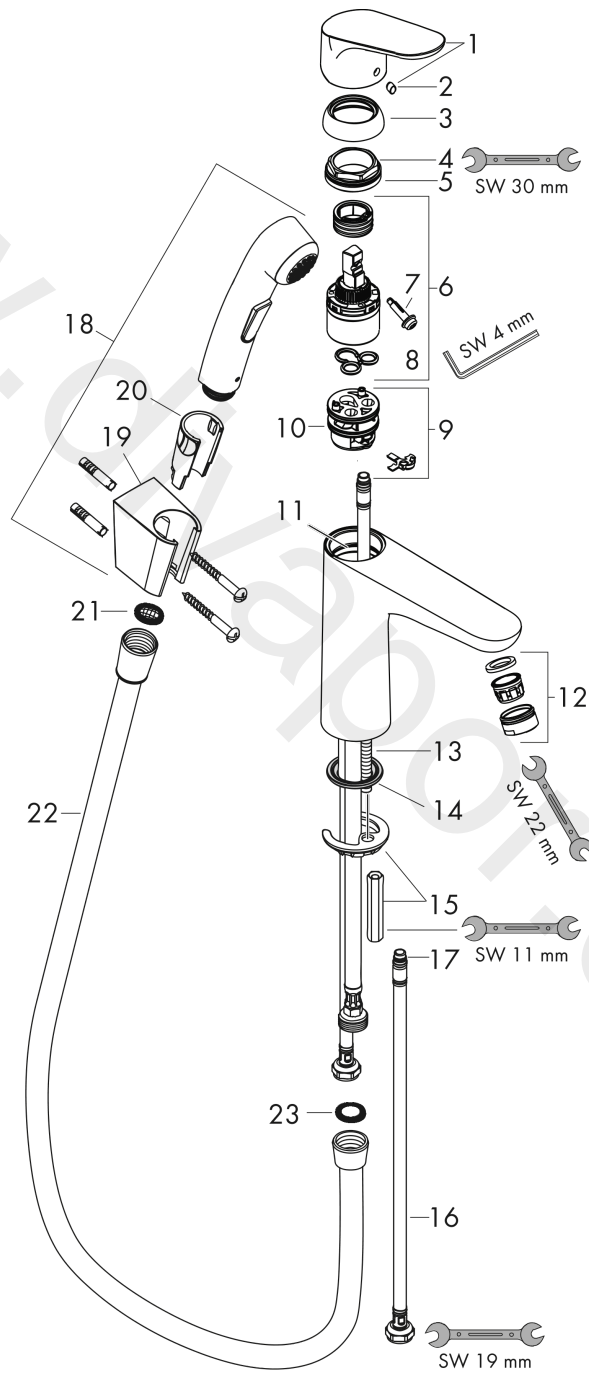

### Scale drawing

**Focus**

**Single lever basin mixer 100 with bidette hand shower and shower hose 160 cm**

Finish: **Chrome** Article Number: **31927000**

**Flowchart**

Focus

Single lever basin mixer 100 with bidette hand shower and shower hose 160 cm

Finish: **Chrome** Article Number: **31927000**

Exploded Drawing

Year of production: >04/17

**Focus****Single lever basin mixer 100 with bidette hand shower and shower hose 160 cm**Finish: **Chrome** Article Number: **31927000****Spare part list**

Year of production: &gt;04/17

Pos.	Description	Article Number	Price	PU
1	handle	98532000	£ 35,00	1
2	screw cover	96338000	£ 3,30	1
3	flange	97406000	£ 20,50	1
4	nut	97209000	£ 16,10	1
5	O-Ring 32x2	98193000	£ 3,30	1
6	cartridge, assy	92730000	£ 35,00	1
7	locking screw for handle	95140000	£ 6,10	1
8	seal	95008000	£ 9,00	1
9	adapter for cartridge	92845000	£ 16,10	1
10	O-Ring 30x2	98186000	£ 3,30	1
11	O-ring 35x2	92604000	£ 6,10	1
12	aerator M24x1 (15 l/min)	13913000	£ 14,00	1
13	screw M8 x 68	97736000	£ 6,10	1
14	seal Ø 42	98722000	£ 6,10	1
15	fixing set	96016000	£ 35,00	1
16	connection hose 450 mm M8x0,75 G3/8	97206000	£ 35,00	1
17	O-ring 6,6x1,6	93019000	£ 3,30	1
18	handshower	96907000	£ 84,00	1
19	shower holder	28331000	£ 43,00	1
20	guide	98918000	£ 3,30	1
21	filter packing	94246000	£ 3,30	1
22	shower hose Isiflex'B 1,60 m	28276000	£ 38,00	1
23	sealing set	95581000	£ 6,10	1
a	push-open waste set	50105000	£ 40,00	1