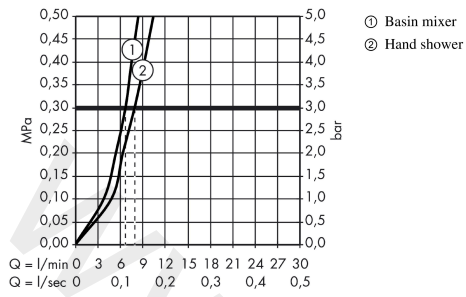

### Scale drawing

**Focus**

**Single lever basin mixer 100 with bidette hand shower and shower hose 160 cm**

Finish: **Chrome** Article Number: **31927000**

**Flowchart**

Focus

Single lever basin mixer 100 with bidette hand shower and shower hose 160 cm