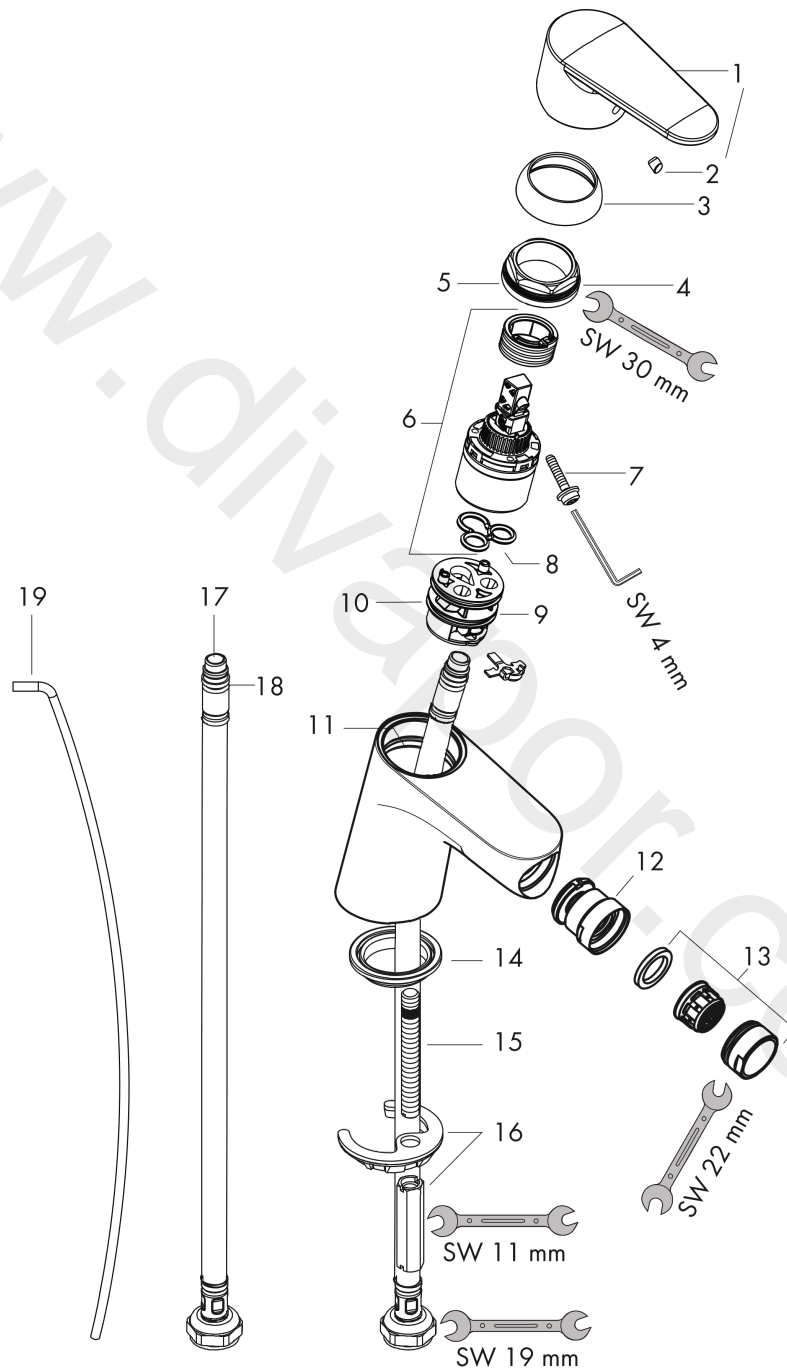

Focus

Single lever bidet mixer with 2 flow rates with pop-up waste set

Finish: **Chrome** Article Number: **31928000**

Description

product features

- consists of: single lever bidet mixer, waste set
- projection: 126 mm
- spout height: 54 mm
- aerator with ball pivot
- spray type: normal spray
- maximum flow rate at 3 bar: 8,3 l/min
- ceramic cartridge with Eco handle position for 2 flow rates
- temperature limitation adjustable
- suitable for continuous flow water heaters
- material waste set: metal
- connection type: G 3/8 connections
- connection dimension: DN15

Article Details

Price excl. VAT

129,17 £

Technology

Certificates / Sustainability

Product image

Scale drawing

Flowchart

Focus

Single lever bidet mixer with 2 flow rates with pop-up waste set

Finish: **Chrome** Article Number: **31928000**

Exploded Drawing

Year of production: >03/17

Focus**Single lever bidet mixer with 2 flow rates with pop-up waste set**Finish: **Chrome** Article Number: **31928000****Spare part list**

Year of production: >03/17

Pos.	Description	Article Number	Price	PU
1	handle	98325000	£ 64,00	1
2	screw cover	96338000	£ 3,30	1
3	flange	97406000	£ 20,50	1
4	nut	97209000	£ 16,10	1
5	O-Ring 32x2	98193000	£ 3,30	1
6	cartridge, assy	95730000	£ 43,00	1
7	locking screw for handle	95140000	£ 6,10	1
8	seal	95008000	£ 9,00	1
9	adapter for cartridge	98324000	£ 16,10	1
10	O-Ring 30x2	98186000	£ 3,30	1
11	O-ring 35x2	92604000	£ 6,10	1
12	ball joint	92036000	£ 25,00	1
13	aerator M24x1 (7 l/min)	13912000	£ 21,00	1
14	seal Ø 42	98722000	£ 6,10	1
15	screw M8 x 68	97736000	£ 6,10	1
16	fixing set	96016000	£ 35,00	1
17	connection hose 450 mm M8x0,75 G3/8	97206000	£ 35,00	1
18	O-ring 6,6x1,6	93019000	£ 3,30	1
19	pull rod	96657000	£ 13,30	1
a	pop up waste	94139000	£ 96,00	1