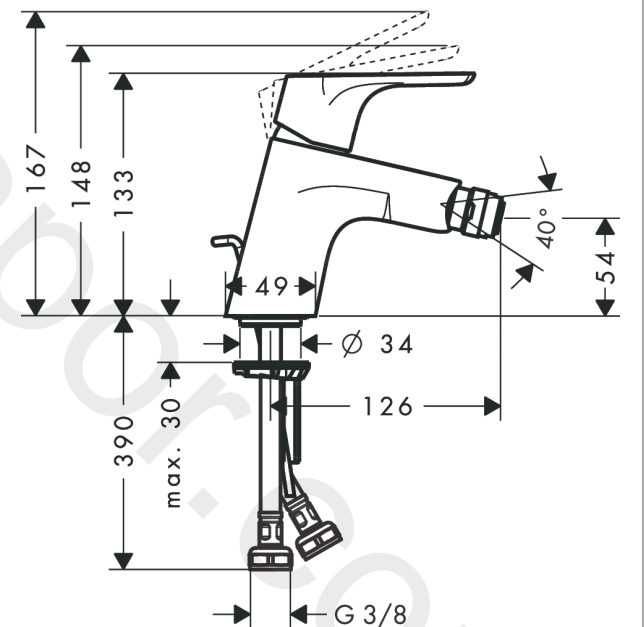

Focus

Single lever bidet mixer with 2 flow rates with pop-up waste set

Finish: **Chrome** Article Number: **31928000**

Description

product features

- consists of: single lever bidet mixer, waste set
- projection: 126 mm
- spout height: 54 mm
- aerator with ball pivot
- spray type: normal spray
- maximum flow rate at 3 bar: 8,3 l/min
- ceramic cartridge with Eco handle position for 2 flow rates
- temperature limitation adjustable
- suitable for continuous flow water heaters
- material waste set: metal
- connection type: G 3/8 connections
- connection dimension: DN15

Article Details

Price excl. VAT

129,17 £

Technology

Certificates / Sustainability

Product image

Scale drawing

Flowchart

Focus

Single lever bidet mixer with 2 flow rates with pop-up waste set

Finish: **Chrome** Article Number: **31928000**

Exploded Drawing

Year of production: >03/17

Focus**Single lever bidet mixer with 2 flow rates with pop-up waste set**Finish: **Chrome** Article Number: **31928000****Spare part list**

Year of production: >03/17

Pos.	Description	Article Number	Price	PU
1	handle	98325000	£ 64,00	1
2	screw cover	96338000	£ 3,30	1
3	flange	97406000	£ 20,50	1
4	nut	97209000	£ 16,10	1
5	O-Ring 32x2	98193000	£ 3,30	1
6	cartridge, assy	95730000	£ 43,00	1
7	locking screw for handle	95140000	£ 6,10	1
8	seal	95008000	£ 9,00	1
9	adapter for cartridge	98324000	£ 16,10	1
10	O-Ring 30x2	98186000	£ 3,30	1
11	O-ring 35x2	92604000	£ 6,10	1
12	ball joint	92036000	£ 25,00	1
13	aerator M24x1 (7 l/min)	13912000	£ 21,00	1
14	seal Ø 42	98722000	£ 6,10	1
15	screw M8 x 68	97736000	£ 6,10	1
16	fixing set	96016000	£ 35,00	1
17	connection hose 450 mm M8x0,75 G3/8	97206000	£ 35,00	1
18	O-ring 6,6x1,6	93019000	£ 3,30	1
19	pull rod	96657000	£ 13,30	1
a	pop up waste	94139000	£ 96,00	1