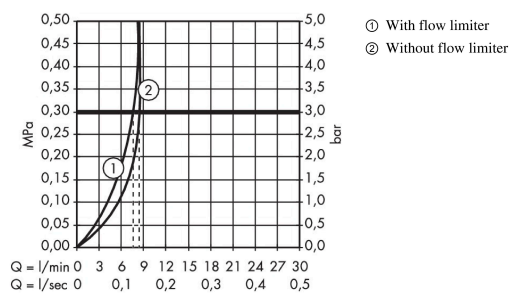

Focus

Single lever bidet mixer with 2 flow rates with pop-up waste set

Finish: **Chrome** Article Number: **31928000**

Description

product features

- consists of: single lever bidet mixer, waste set
- projection: 126 mm
- spout height: 54 mm
- aerator with ball pivot
- spray type: normal spray
- maximum flow rate at 3 bar: 8,3 l/min
- ceramic cartridge with Eco handle position for 2 flow rates
- temperature limitation adjustable
- suitable for continuous flow water heaters
- material waste set: metal
- connection type: G 3/8 connections
- connection dimension: DN15

Article Details

Price excl. VAT

129,17 £

Technology

Certificates / Sustainability

Product image

Scale drawing

Flowchart

Focus

Single lever bidet mixer with 2 flow rates with pop-up waste set

Finish: **Chrome** Article Number: **31928000**

Exploded Drawing

Year of production: >03/17

Focus**Single lever bidet mixer with 2 flow rates with pop-up waste set**Finish: **Chrome** Article Number: **31928000****Spare part list**