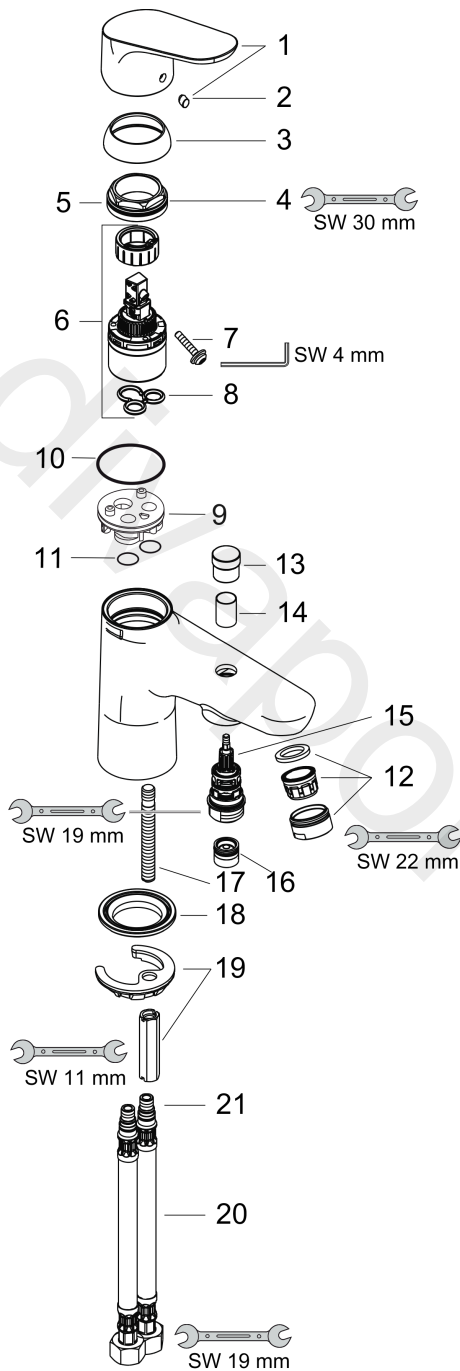

Focus

Single lever bath and shower mixer Monotrou with 2 flow rates

Surfaces: Article Number: **31938000**

Exploded Drawing

Year of production: **05/20 - 04/21**

Focus**Single lever bath and shower mixer Monotrou with 2 flow rates**Surfaces: Article Number: **31938000****Spare part list**Year of production: **05/20 - 04/21**

Pos.	Description	Article Number	Price	PU
1	handle	98532000	£ 35,00	1
2	screw cover	96338000	£ 3,30	1
3	flange	97406000	£ 20,50	1
4	nut	95870000	£ 25,00	1
5	O-Ring 32x2	98193000	£ 3,30	1
6	cartridge, assy	95730000	£ 43,00	1
7	locking screw for handle	95140000	£ 6,10	1
8	seal	95008000	£ 9,00	1
9	adapter for cartridge	97773000	£ 9,00	1
10	O-ring 33x2	98154000	£ 3,30	1
11	O-ring 9x1,8	98118000	£ 3,30	1
12	aerator M24x1 (38 l/min)	95871000	£ 20,50	1
13	diverter knob	97981000	£ 20,50	1
14	sleeve	97979000	£ 16,10	1
15	selector	97978000	£ 64,00	1
16	non return valve	97980000	£ 16,10	1
17	seal	97608000	£ 6,10	1
18	screw M8 x 68	97736000	£ 6,10	1
19	fixing set	96016000	£ 35,00	1
20	connection hose 450 mm M10x1 G3/8	96507000	£ 43,00	1
21	O-ring 7x1,5	98422000	£ 3,30	1
a	diverter fixing device	97211000	£ 3,30	1