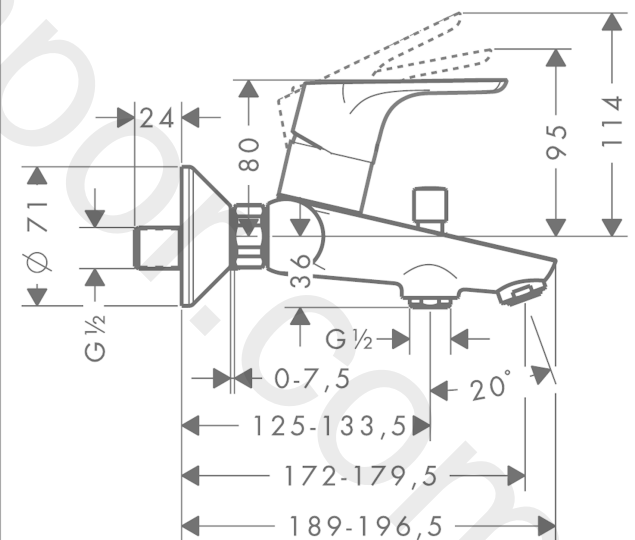

Focus

Single lever bath mixer for exposed installation with 2 flow rates

Finish: **Chrome** Article Number: **31948000**

Description

product features

- 2 functions
- projection: 172 - 179.5 mm
- centre distance: 150 ± 12 mm
- spray type mixer: normal spray
- maximum flow rate at 3 bar: 22 l/min
- ceramic cartridge with Eco handle position for 2 flow rates
- temperature limitation adjustable
- diverter with automatic resetting
- protected against backflow, according to DIN EN 1717
- with silencer
- suitable for continuous flow water heaters
- connection dimension: DN15
- connection type: s-shaped connections
- wall-mounted
- no additional maintenance opening required

Article Details

Price excl. VAT

160,00 £

Technology

Certificates / Sustainability

Product image

Scale drawing

Focus

Single lever bath mixer for exposed installation with 2 flow rates

Finish: **Chrome** Article Number: **31948000**

Flowchart

www.divapor.com

Focus

Single lever bath mixer for exposed installation with 2 flow rates

Finish: **Chrome** Article Number: **31948000**

Exploded Drawing

Year of production: >06/14

Focus

Single lever bath mixer for exposed installation with 2 flow rates

Finish: **Chrome** Article Number: **31948000**