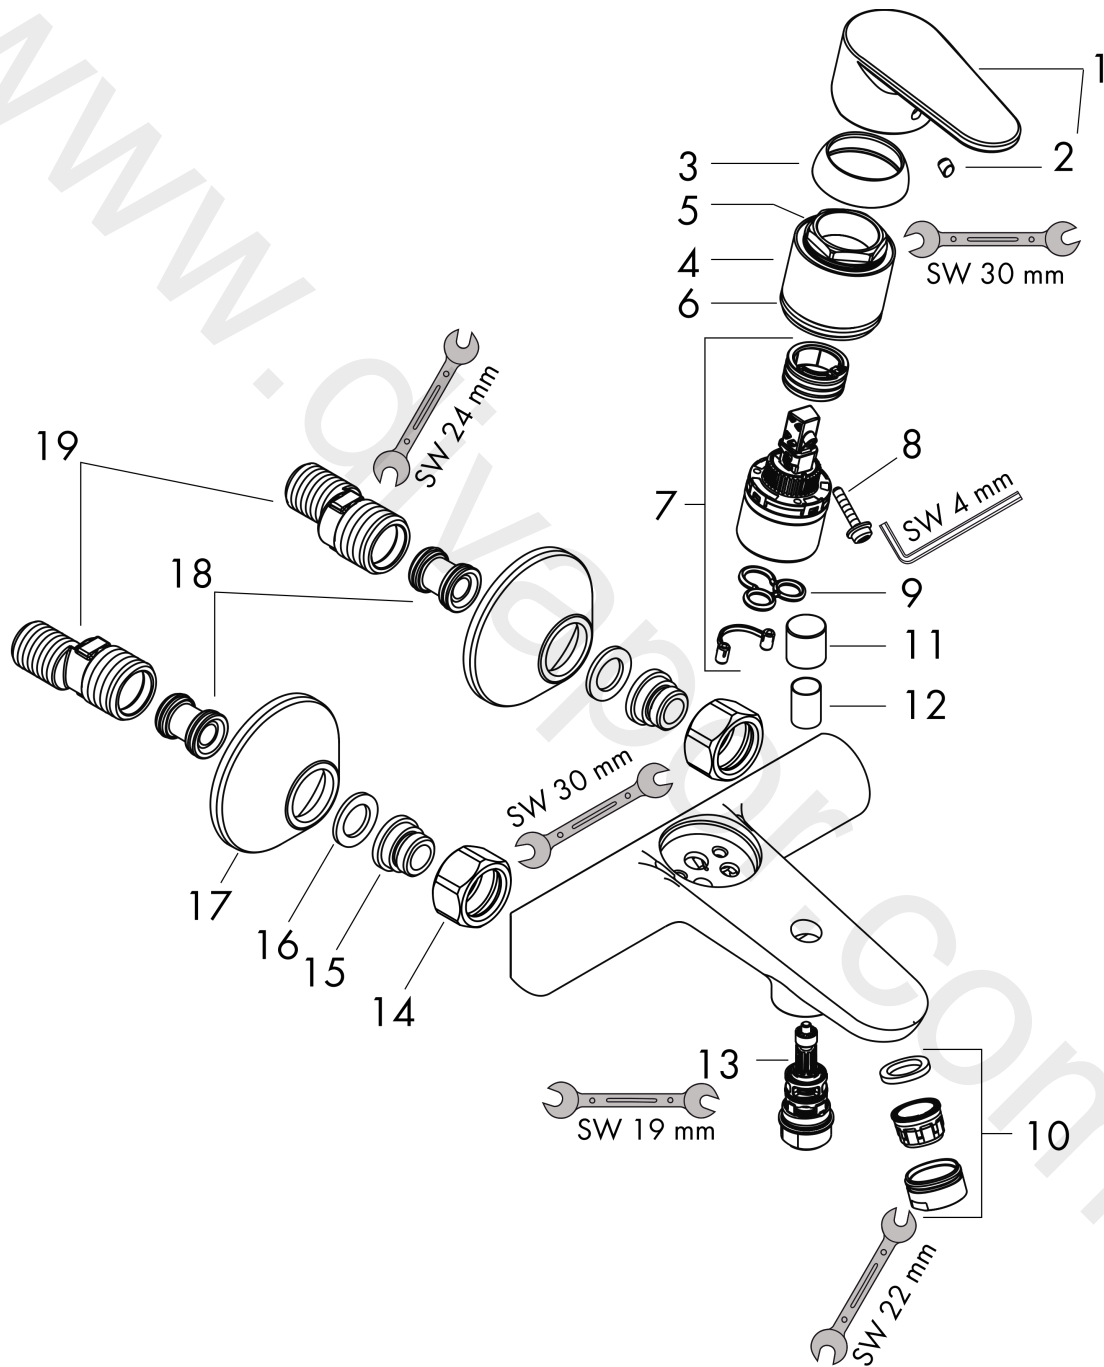

Focus

Single lever bath mixer for exposed installation with 2 flow rates

Finish: **Chrome** Article Number: **31948000**

Description

product features

- 2 functions
- projection: 172 - 179.5 mm
- centre distance: 150 ± 12 mm
- spray type mixer: normal spray
- maximum flow rate at 3 bar: 22 l/min
- ceramic cartridge with Eco handle position for 2 flow rates
- temperature limitation adjustable
- diverter with automatic resetting
- protected against backflow, according to DIN EN 1717
- with silencer
- suitable for continuous flow water heaters
- connection dimension: DN15
- connection type: s-shaped connections
- wall-mounted
- no additional maintenance opening required

Single lever bath mixer for exposed installation with 2 flow rates

Finish: **Chrome** Article Number: **31948000**

Flowchart

www.divapor.com

Focus

Single lever bath mixer for exposed installation with 2 flow rates

Finish: **Chrome** Article Number: **31948000**

Exploded Drawing

Year of production: >06/14

Focus

Single lever bath mixer for exposed installation with 2 flow rates

Finish: **Chrome** Article Number: **31948000**

Spare part list

Year of production: >06/14

Pos.	Description	Article Number	Price	PU
1	handle	98532000	£ 35,00	1
2	screw cover	96338000	£ 3,30	1
3	flange	97406000	£ 20,50	1
4	nut	97977000	£ 43,00	1
5	O-Ring 32x2	98193000	£ 3,30	1
6	O-ring 33x1,5	98164000	£ 3,30	1
7	cartridge, assy	95730000	£ 43,00	1
8	locking screw for handle	95140000	£ 6,10	1
9	seal	95008000	£ 9,00	1
10	aerator M24x1 (30 l/min)	96512000	£ 16,10	1
11	diverter knob	97981000	£ 20,50	1
12	sleeve	97979000	£ 16,10	1
13	selector	97978000	£ 64,00	1
14	set of nuts	96157000	£ 35,00	1
15	connecting thread	97220000	£ 16,10	1
16	filter packing	96922000	£ 9,00	1
17	escutcheon Ø 70 mm	94135000	£ 13,30	1
18	noise reduction	96429000	£ 6,10	1
19	set of S-unions (±12 mm)	94140000	£ 51,00	1
a	set of S-unions (±32 mm)	98592000	£ 43,00	1
b	diverter fixing device	97211000	£ 3,30	1