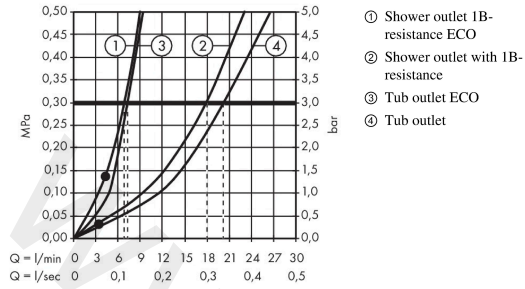

Focus

Single lever bath mixer for exposed installation with 2 flow rates

Finish: **Chrome** Article Number: **31948000**

Description

product features

- 2 functions
- projection: 172 - 179.5 mm
- centre distance: 150 ± 12 mm
- spray type mixer: normal spray
- maximum flow rate at 3 bar: 22 l/min
- ceramic cartridge with Eco handle position for 2 flow rates
- temperature limitation adjustable
- diverter with automatic resetting
- protected against backflow, according to DIN EN 1717
- with silencer
- suitable for continuous flow water heaters
- connection dimension: DN15
- connection type: s-shaped connections
- wall-mounted
- no additional maintenance opening required

Article Details

Price excl. VAT

160,00 £

Technology

Certificates / Sustainability

Product image

Scale drawing

Focus

Single lever bath mixer for exposed installation with 2 flow rates

Finish: **Chrome** Article Number: **31948000**

Flowchart

www.divapor.com

Focus

Single lever bath mixer for exposed installation with 2 flow rates

Finish: **Chrome** Article Number: **31948000**

Exploded Drawing

Year of production: >06/14

Focus

Single lever bath mixer for exposed installation with 2 flow rates

Finish: **Chrome** Article Number: **31948000**