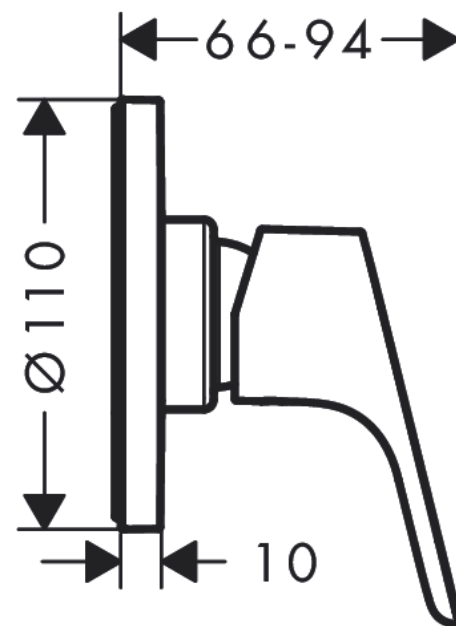

Focus

Single lever shower mixer for concealed installation

Finish: **Chrome** Article Number: **31961000**

Description

product features

- 1 function
- maximum flow rate at 3 bar: 28,7 l/min
- min. operating pressure: 1 bar
- max. operating pressure: 10 bar
- connection type: basic set

Article Details

Price excl. VAT

51,67 £

Certificates / Sustainability

Product image

Scale drawing

Flowchart

Focus

Single lever shower mixer for concealed installation

Finish: **Chrome** Article Number: **31961000**

Exploded Drawing

Year of production: >01/19

Focus**Single lever shower mixer for concealed installation**Finish: **Chrome** Article Number: **31961000****Spare part list**

Year of production: >01/19

Pos.	Description	Article Number	Price	PU
1	handle	98532000	£ 35,00	1
2	screw cover	96338000	£ 3,30	1
3	escutcheon	93468000	£ 51,00	1
4	hollow screw	96065000	£ 6,10	1
5	holder for escutcheon	93467000	£ 13,30	1
6	flange	96348000	£ 13,30	1
7	extension set 28 mm shower mixer	32698000	£ 137,00	1