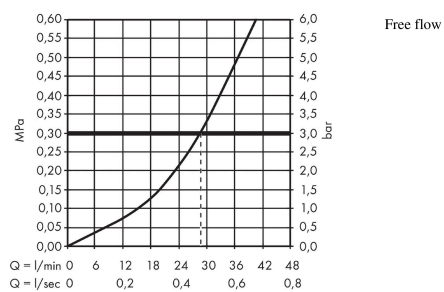

Focus

Single lever shower mixer for concealed installation

Finish: **Chrome** Article Number: **31961000**

Description

product features

- 1 function
- maximum flow rate at 3 bar: 28,7 l/min
- min. operating pressure: 1 bar
- max. operating pressure: 10 bar
- connection type: basic set

Article Details

Price excl. VAT

51,67 £

Certificates / Sustainability

Product image

Scale drawing

Flowchart

Focus