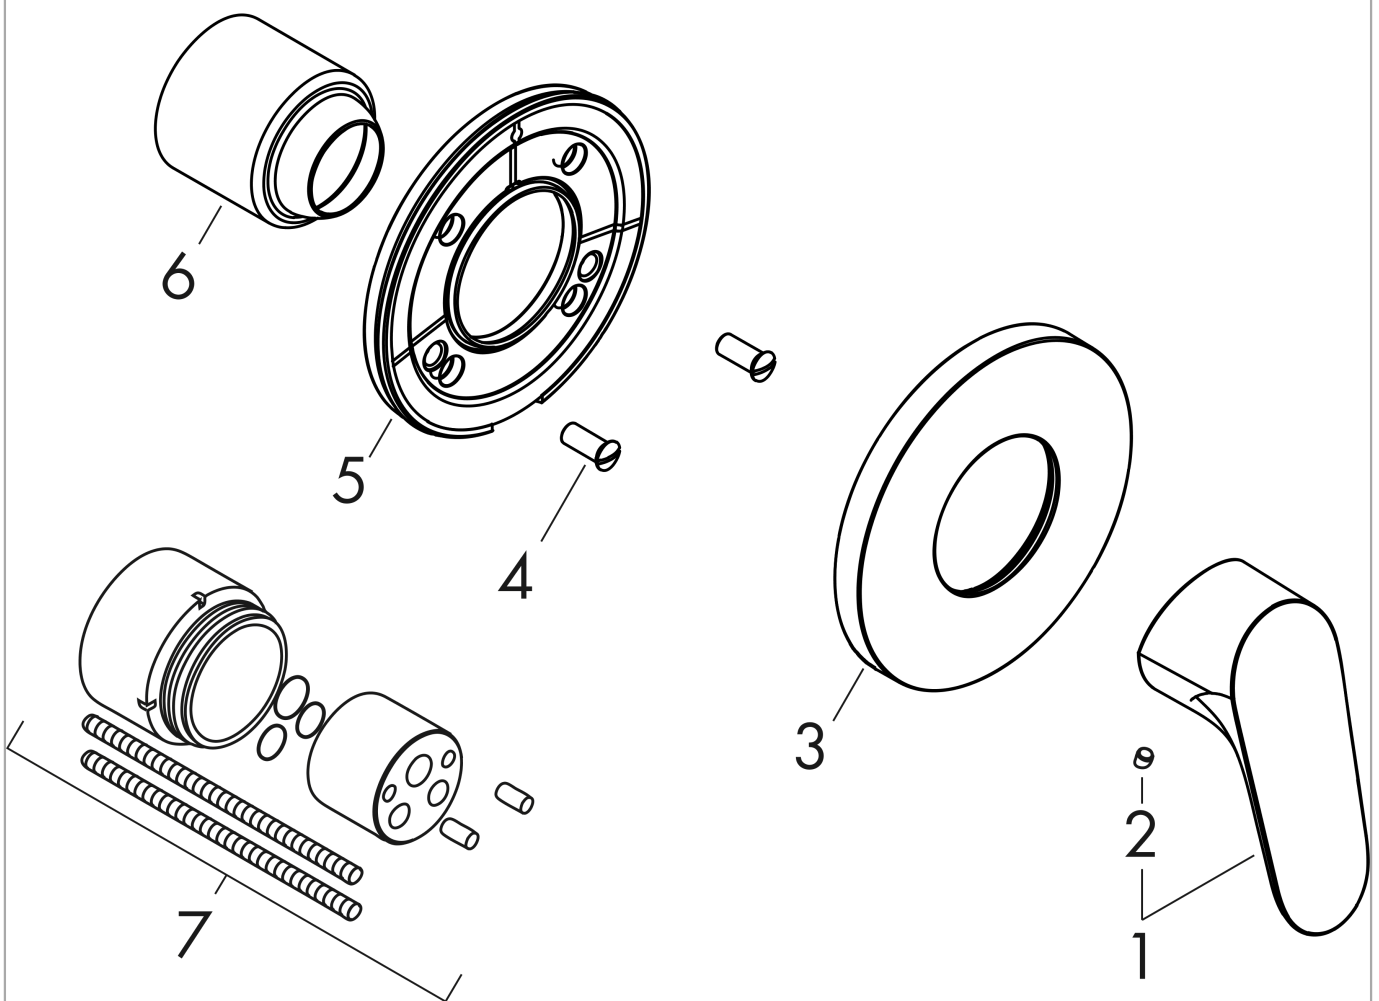

Focus

Single lever shower mixer for concealed installation

Finish: **Chrome** Article Number: **31961000**

Description

product features

- 1 function
- maximum flow rate at 3 bar: 28,7 l/min
- min. operating pressure: 1 bar
- max. operating pressure: 10 bar
- connection type: basic set

Article Details

Price excl. VAT

51,67 £

Certificates / Sustainability

Product image

Scale drawing

Flowchart

Focus

Single lever shower mixer for concealed installation

Finish: **Chrome** Article Number: **31961000**

Exploded Drawing

Year of production: >01/19

Focus**Single lever shower mixer for concealed installation**Finish: **Chrome** Article Number: **31961000****Spare part list**

Year of production: >01/19

Pos.	Description	Article Number	Price	PU
1	handle	98532000	£ 35,00	1
2	screw cover	96338000	£ 3,30	1
3	escutcheon	93468000	£ 51,00	1
4	hollow screw	96065000	£ 6,10	1
5	holder for escutcheon	93467000	£ 13,30	1
6	flange	96348000	£ 13,30	1
7	extension set 28 mm shower mixer	32698000	£ 137,00	1