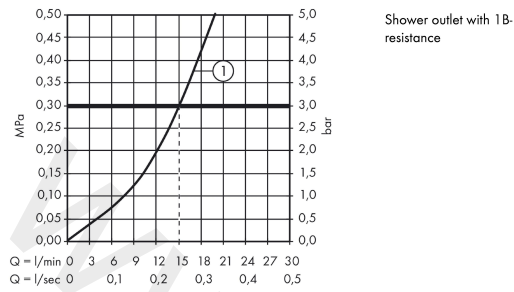

##### product features

- 1 function
- centre distance:  $150 \pm 12$  mm
- maximum flow rate at 3 bar: 15 l/min
- flow rate of hand shower at 3 bar: 15 l/min
- ceramic cartridge
- temperature limitation adjustable
- non-return valve
- with silencer
- hose connection DN15
- connection dimension: DN15
- min. operating pressure: 1 bar
- max. operating pressure: 10 bar
- connection type: s-shaped connections

#### Scale drawing

**Focus**

**Single lever shower mixer for exposed installation DZR**

Finish: **Chrome** Article Number: **31962000**

**Flowchart**

www.divapor.com

**Focus**

**Single lever shower mixer for exposed installation DZR**