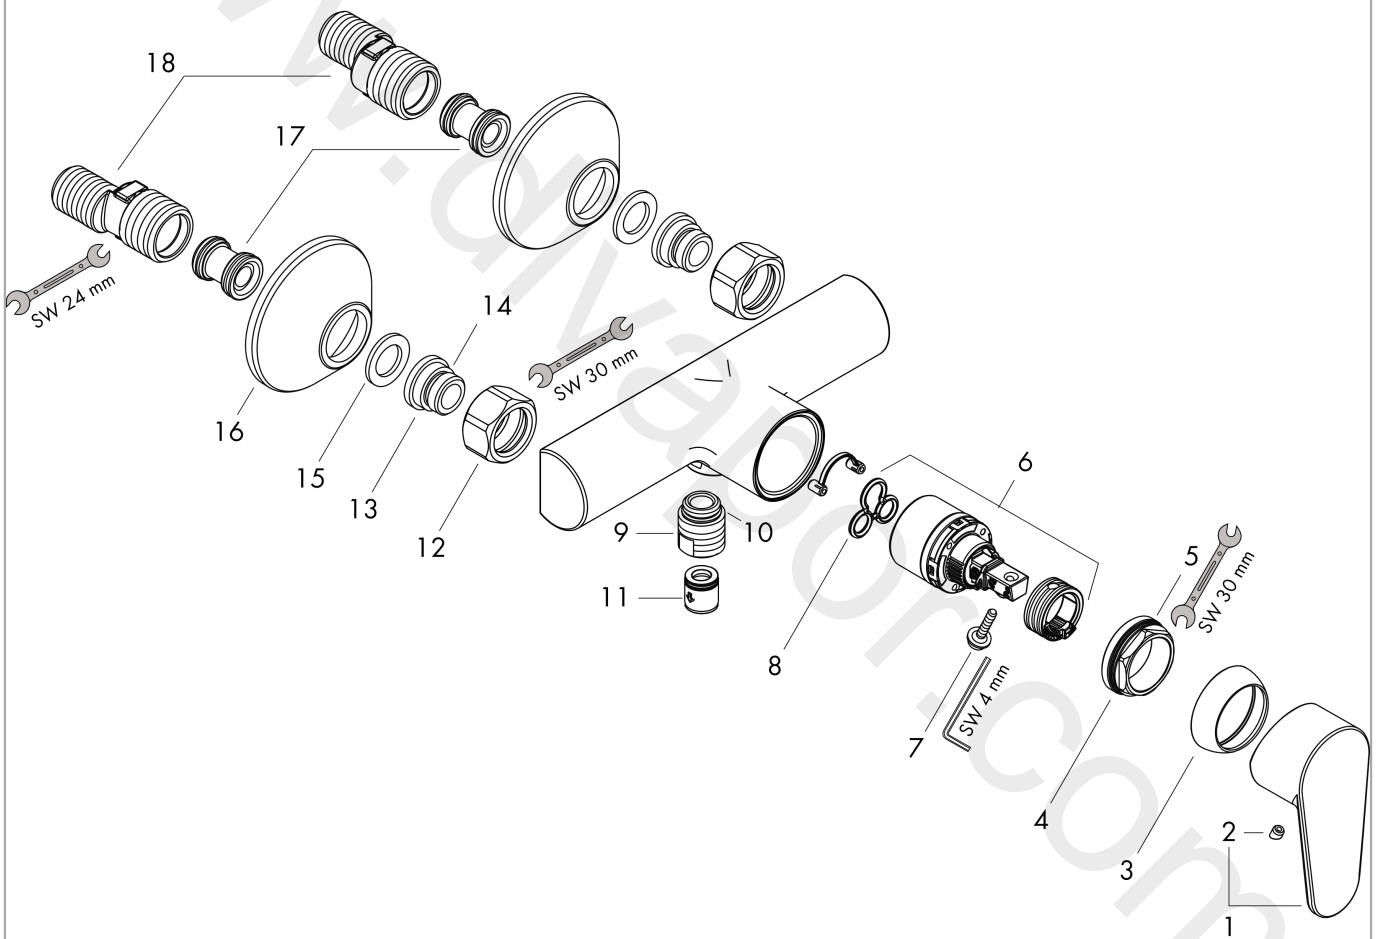

##### product features

- 1 function
- centre distance:  $150 \pm 12$  mm
- maximum flow rate at 3 bar: 15 l/min
- flow rate of hand shower at 3 bar: 15 l/min
- ceramic cartridge
- temperature limitation adjustable
- non-return valve
- with silencer
- hose connection DN15
- connection dimension: DN15
- min. operating pressure: 1 bar
- max. operating pressure: 10 bar
- connection type: s-shaped connections

#### Product image

#### Scale drawing

**Focus**

**Single lever shower mixer for exposed installation DZR**

Finish: **Chrome** Article Number: **31962000**

**Flowchart**

www.divapor.com

**Focus**

**Single lever shower mixer for exposed installation DZR**

Finish: **Chrome** Article Number: **31962000**

**Exploded Drawing**

Year of production: >03/20

**Focus**

**Single lever shower mixer for exposed installation DZR**

Finish: **Chrome** Article Number: **31962000**