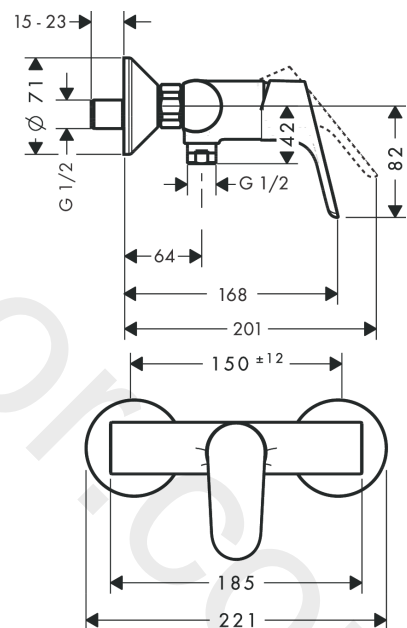

Scale drawing