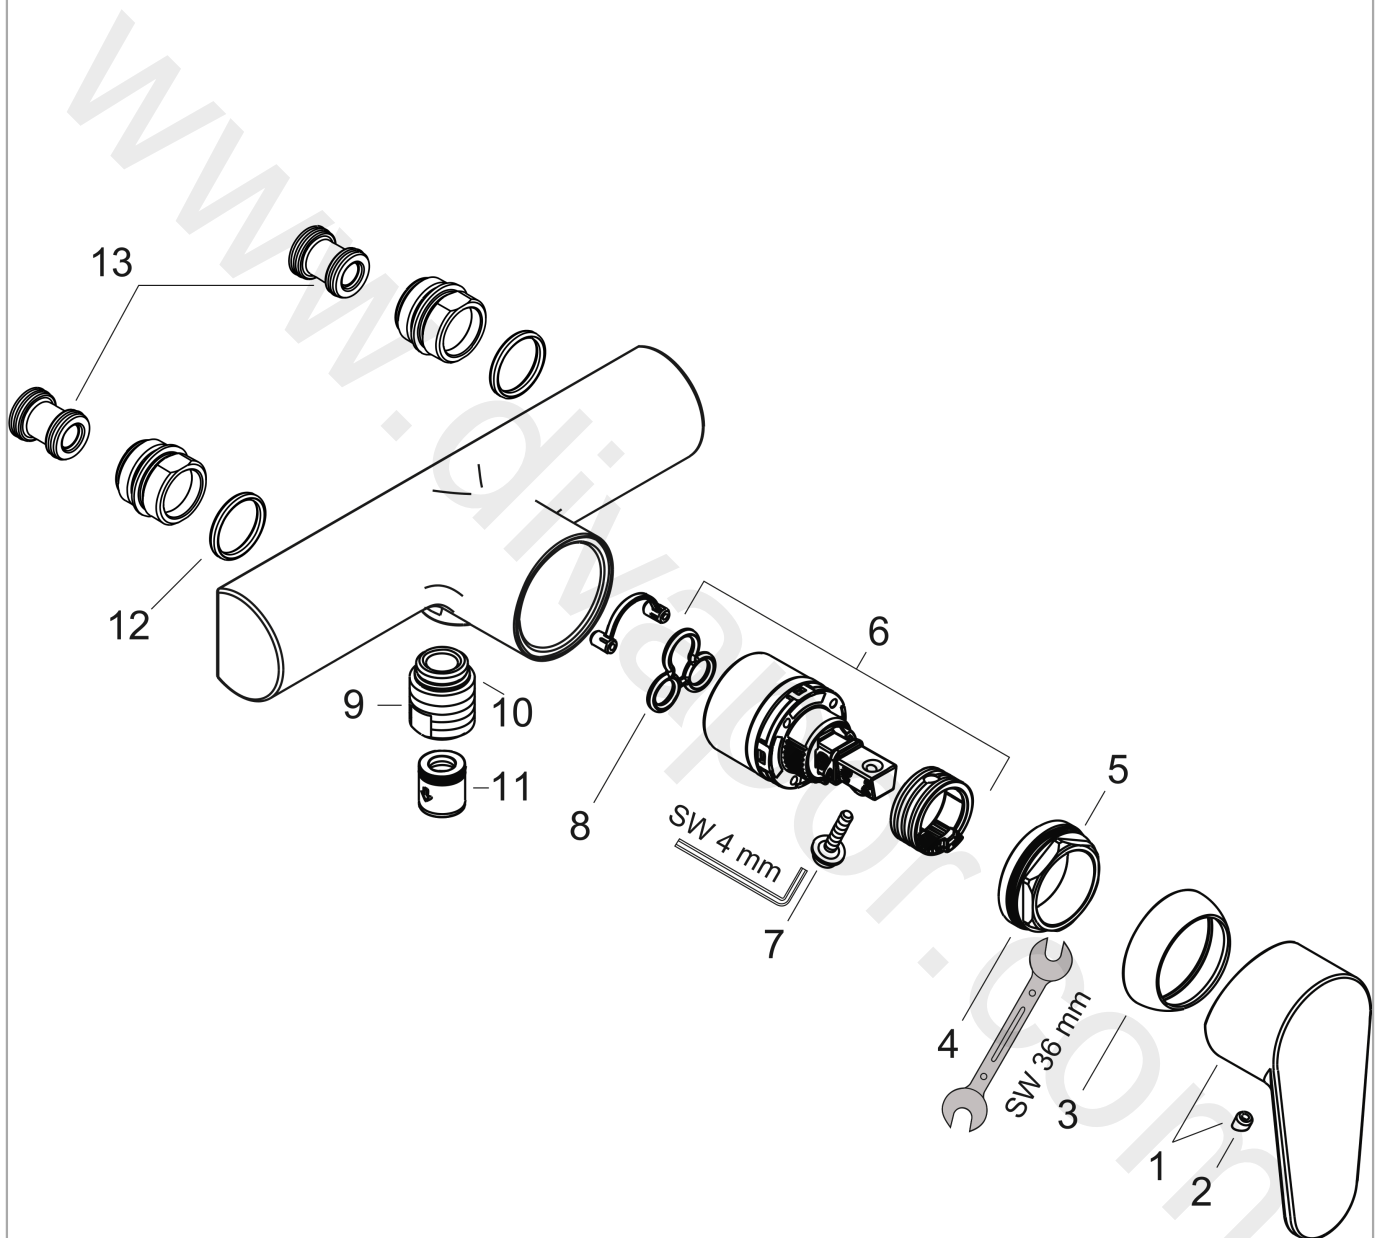

### product features

- 1 function
- centre distance: 153 mm
- maximum flow rate at 3 bar: 22 l/min
- flow rate of hand shower at 3 bar: 12 l/min
- ceramic cartridge
- temperature limitation adjustable
- non-return valve
- with silencer
- hose connection DN15
- connection dimension: DN15

## Scale drawing

## Flowchart

Shower outlet with 1B-resistance

**Focus**

**Single lever shower mixer for exposed installation Switzerland**

Finish: **Chrome** Article Number: **31963000**

**Exploded Drawing**

Year of production: >12/17

**Focus**

**Single lever shower mixer for exposed installation Switzerland**

Finish: **Chrome** Article Number: **31963000**

**Spare part list**

Year of production: >12/17

Pos.	Description	Article Number	Price	PU
1	handle	98532000	£ 35,00	1
2	screw cover	96338000	£ 3,30	1
3	flange	97406000	£ 20,50	1
4	nut	97209000	£ 16,10	1
5	O-ring 36x2	98156000	£ 3,30	1
6	cartridge, assy	92730000	£ 35,00	1
7	locking screw for handle	95140000	£ 6,10	1
8	seal	95008000	£ 9,00	1
9	Hose Connection	96044000	£ 25,00	1
10	O-ring 14x2	98129000	£ 3,30	1
11	non return valve	93251000	£ 137,00	1
12	O-ring 23x2	98398000	£ 3,30	1
13	noise reduction	96429000	£ 6,10	1