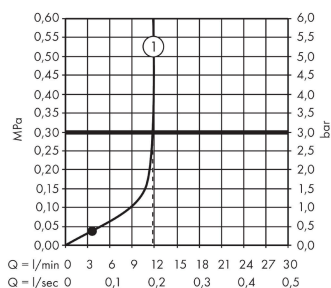

Flowchart

Shower outlet with 1B-resistance