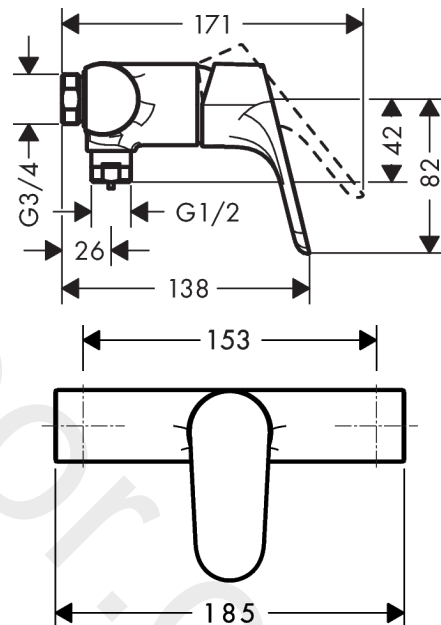

### product features

- 1 function
- centre distance: 153 mm
- maximum flow rate at 3 bar: 22 l/min
- flow rate of hand shower at 3 bar: 12 l/min
- ceramic cartridge
- temperature limitation adjustable
- non-return valve
- with silencer
- hose connection DN15
- connection dimension: DN15

## Scale drawing