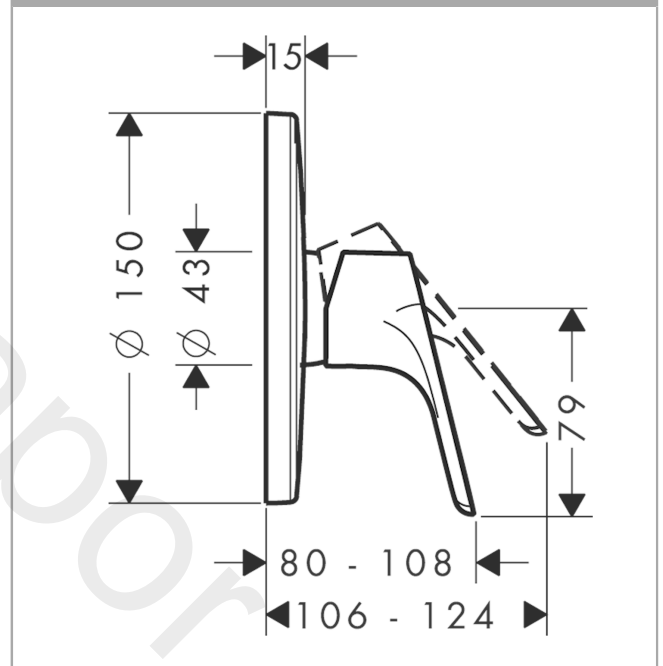

Focus

Single lever shower mixer for concealed installation for iBox universal

Finish: **Chrome** Article Number: **31965000**

Description

product features

- 1 function
- maximum flow rate at 3 bar: 29,3 l/min
- ceramic cartridge
- temperature limitation adjustable
- min. operating pressure: 1 bar
- max. operating pressure: 10 bar
- connection type: basic set
- WRAS 1905003

Article Details

Price excl. VAT

152,50 £

Certificates / Sustainability

Product image

Scale drawing

Flowchart

Focus

Single lever shower mixer for concealed installation for iBox universal

Finish: **Chrome** Article Number: **31965000**

Exploded Drawing

Year of production: >10/19

Focus

Single lever shower mixer for concealed installation for iBox universal

Finish: **Chrome** Article Number: **31965000**

Spare part list

Year of production: >10/19

Pos.	Description	Article Number	Price	PU
1	handle	98532000	£ 35,00	1
2	screw cover	96338000	£ 3,30	1
3	escutcheon Ø 150 mm	98792000	£ 64,00	1
4	O-ring 43x3	98418000	£ 3,30	1
5	sleeve	98790000	£ 35,00	1
6	holder for escutcheon	98793000	£ 43,00	1
7	set of fixing screws	96454000	£ 9,00	1
8	nut	98796000	£ 43,00	1
9	O-ring 30x1,5	98433000	£ 3,30	1
10	O-ring 43x1,5	98148000	£ 3,30	1
11	cartridge, assy	92730000	£ 35,00	1
12	locking screw for handle	95140000	£ 6,10	1
13	seal	95008000	£ 9,00	1
14	set of screws	96525000	£ 9,00	1
15	O-ring 16x2	98133000	£ 3,30	1
16	O-Ring 22x2	98185000	£ 3,30	1
17	flow limiter (22 l/min)	95884000	£ 13,30	1
18	noise reduction	96429000	£ 6,10	1
19	extension 25 mm	13595000	£ 75,00	1
20	set of fixing screws	97747000	£ 3,30	1
21	extension 22 mm (Ø 150 mm)	13597000	£ 72,00	1
a	concealed item	01800180	£ 163,00	1
b	fixation set	96615000	£ 59,00	1