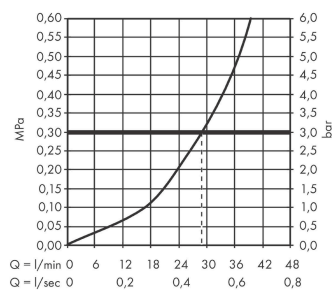

Focus

Single lever shower mixer for concealed installation for iBox universal

Finish: **Chrome** Article Number: **31965000**

Description

product features

- 1 function
- maximum flow rate at 3 bar: 29,3 l/min
- ceramic cartridge
- temperature limitation adjustable
- min. operating pressure: 1 bar
- max. operating pressure: 10 bar
- connection type: basic set
- WRAS 1905003

Article Details

Price excl. VAT

152,50 £

Certificates / Sustainability

Product image

Scale drawing

Flowchart

Focus