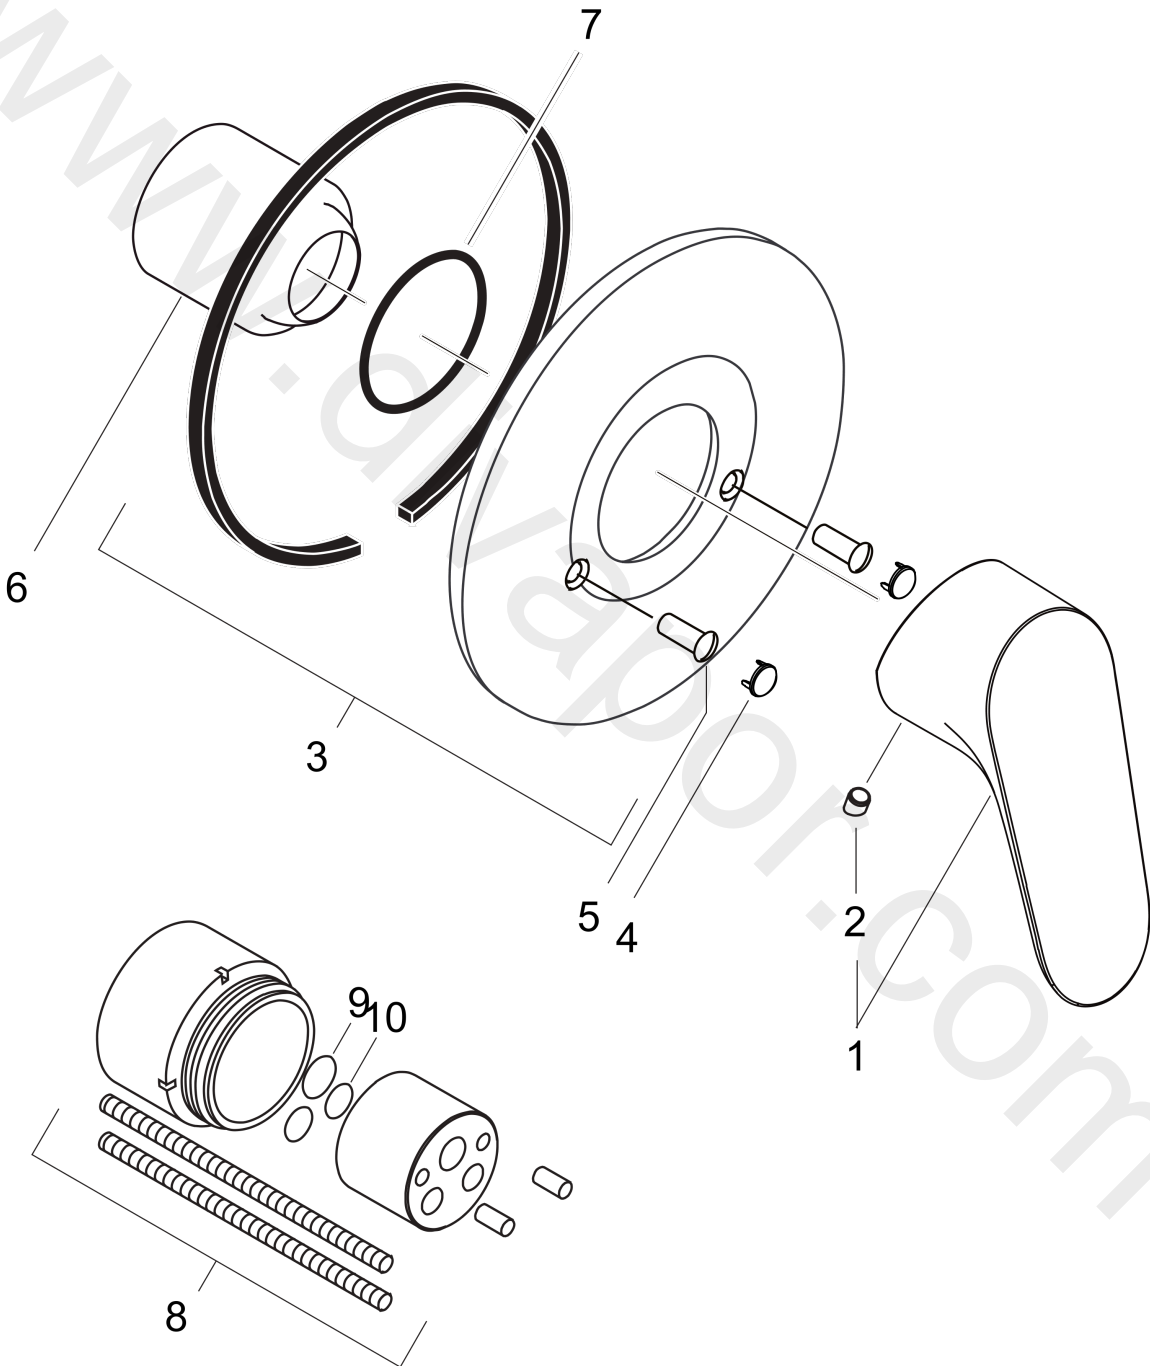

Focus

Shower mixer set for concealed installation

Finish: **Chrome** Article Number: **31966000**

Description

product features

- consists of: single lever shower mixer, basic set
- 1 function
- maximum flow rate at 3 bar: 21 l/min
- ceramic cartridge
- connection type: basic set
- WRAS 2009001
- WRAS 2009001 - WRAS Approval Letter

Article Details

Price excl. VAT

165,00 £

Certificates / Sustainability

Product image

Scale drawing

Flowchart

Focus
Shower mixer set for concealed installation
 Finish: **Chrome** Article Number: **31966000**

Exploded Drawing

Year of production: >04/15

Focus

Shower mixer set for concealed installation

Finish: **Chrome** Article Number: **31966000**

Spare part list

Year of production: >04/15

Pos.	Description	Article Number	Price	PU
1	handle	98532000	£ 35,00	1
2	screw cover	96338000	£ 3,30	1
3	escutcheon Ø 150 mm	96555000	£ 64,00	1
4	hollow screw	96065000	£ 6,10	1
5	cover cap	95433000	£ 6,10	1
6	flange	96348000	£ 13,30	1
7	O-Ring 48x3	95508000	£ 3,30	1
8	extension set 28 mm shower mixer	32698000	£ 137,00	1
9	O-ring 12x1,5	98430000	£ 3,30	1
10	O-ring 10x1,5	98123000	£ 3,30	1
a	base body	13620180	£ 179,00	1