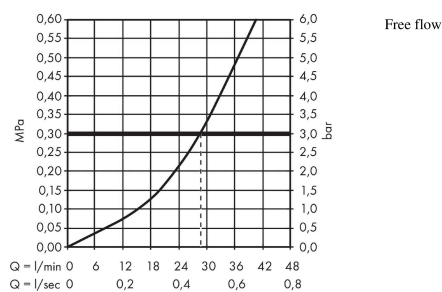

Focus

Shower mixer set for concealed installation

Finish: **Chrome** Article Number: **31966000**

Description

product features

- consists of: single lever shower mixer, basic set
- 1 function
- maximum flow rate at 3 bar: 21 l/min
- ceramic cartridge
- connection type: basic set
- WRAS 2009001
- WRAS 2009001 - WRAS Approval Letter

Article Details

Price excl. VAT

165,00 £

Certificates / Sustainability

Product image

Scale drawing

Flowchart

Focus
Shower mixer set for concealed installation
 Finish: **Chrome** Article Number: **31966000**

Exploded Drawing

Year of production: >04/15

Focus

Shower mixer set for concealed installation

Finish: **Chrome** Article Number: **31966000**

Spare part list

Year of production: >04/15

Pos.	Description	Article Number	Price	PU
1	handle	98532000	£ 35,00	1
2	screw cover	96338000	£ 3,30	1
3	escutcheon Ø 150 mm	96555000	£ 64,00	1
4	hollow screw	96065000	£ 6,10	1
5	cover cap	95433000	£ 6,10	1
6	flange	96348000	£ 13,30	1
7	O-Ring 48x3	95508000	£ 3,30	1
8	extension set 28 mm shower mixer	32698000	£ 137,00	1
9	O-ring 12x1,5	98430000	£ 3,30	1
10	O-ring 10x1,5	98123000	£ 3,30	1
a	base body	13620180	£ 179,00	1