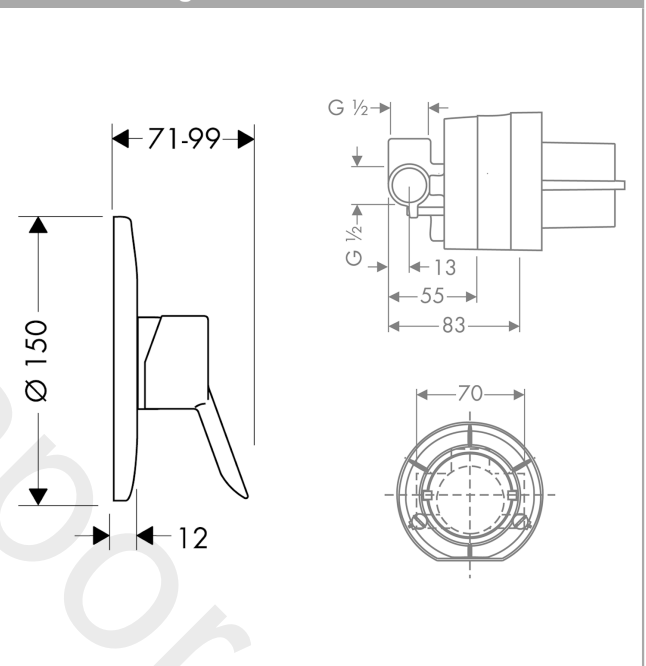

Focus

Shower mixer set for concealed installation

Finish: **Chrome** Article Number: **31966000**

Description

product features

- consists of: single lever shower mixer, basic set
- 1 function
- maximum flow rate at 3 bar: 21 l/min
- ceramic cartridge
- connection type: basic set
- WRAS 2009001
- WRAS 2009001 - WRAS Approval Letter

Article Details

Price excl. VAT

165,00 £

Certificates / Sustainability

Product image

Scale drawing

Flowchart

Focus
Shower mixer set for concealed installation
 Finish: **Chrome** Article Number: **31966000**

Exploded Drawing

Year of production: >04/15

Focus

Shower mixer set for concealed installation

Finish: **Chrome** Article Number: **31966000**

Spare part list

Year of production: >04/15

Pos.	Description	Article Number	Price	PU
1	handle	98532000	£ 35,00	1
2	screw cover	96338000	£ 3,30	1
3	escutcheon Ø 150 mm	96555000	£ 64,00	1
4	hollow screw	96065000	£ 6,10	1
5	cover cap	95433000	£ 6,10	1
6	flange	96348000	£ 13,30	1
7	O-Ring 48x3	95508000	£ 3,30	1
8	extension set 28 mm shower mixer	32698000	£ 137,00	1
9	O-ring 12x1,5	98430000	£ 3,30	1
10	O-ring 10x1,5	98123000	£ 3,30	1
a	base body	13620180	£ 179,00	1