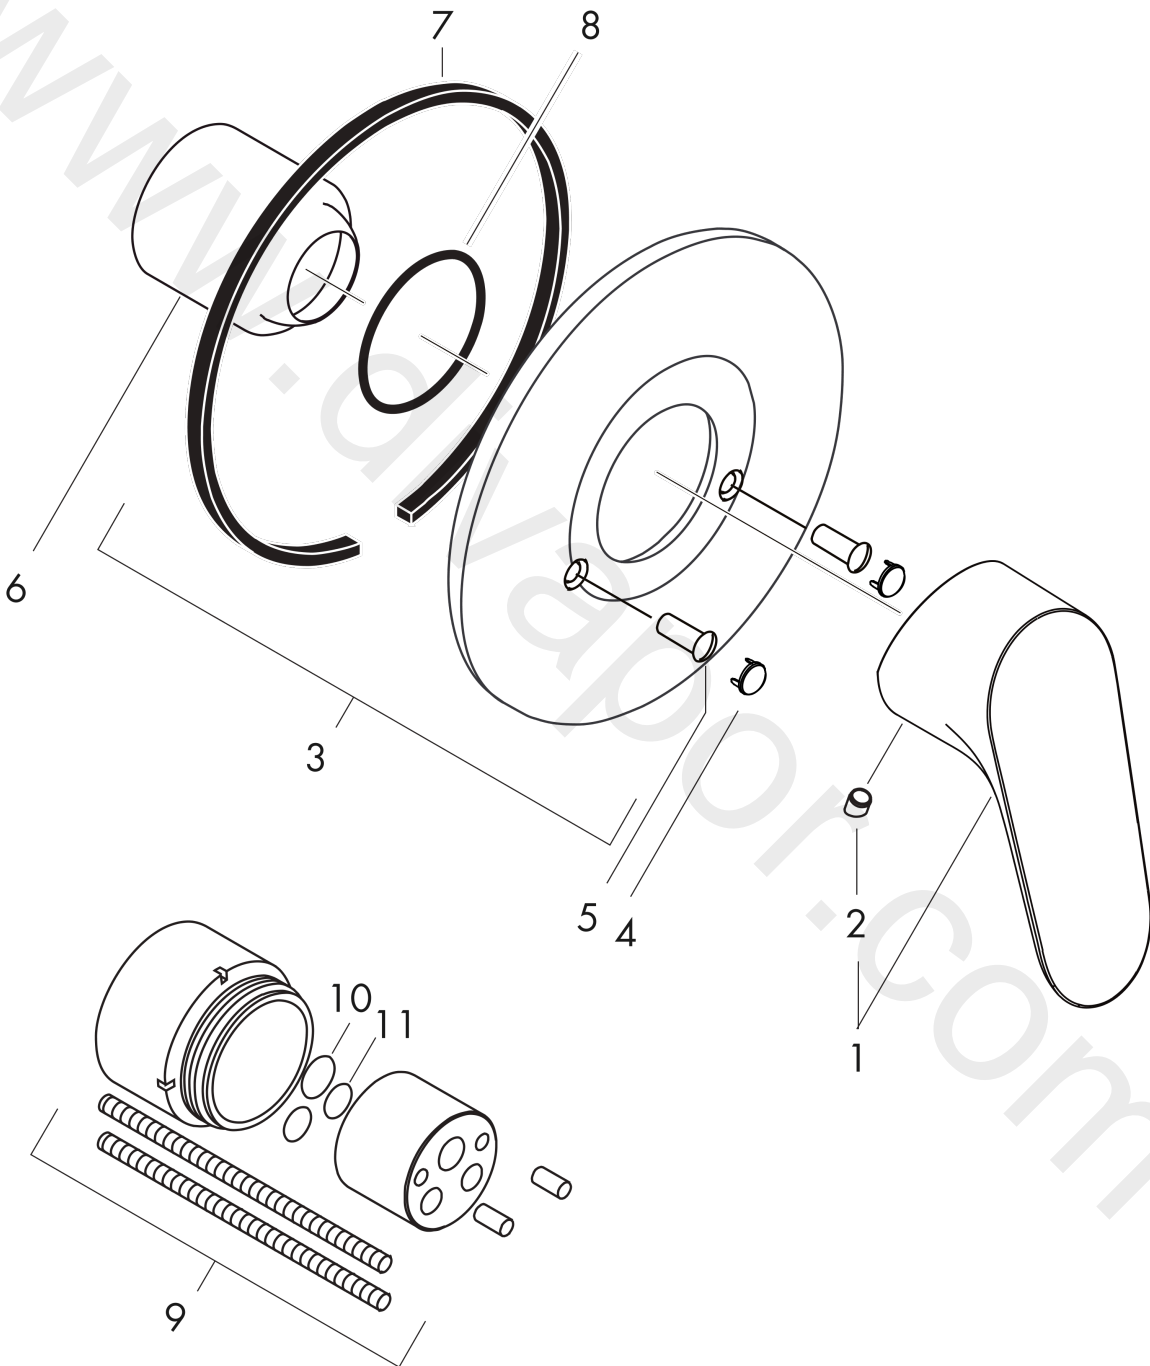

Focus

Single lever shower mixer for concealed installation

Finish: **Chrome** Article Number: **31967000**

Description

product features

- 1 function
- maximum flow rate at 3 bar: 29 l/min
- min. operating pressure: 1 bar
- max. operating pressure: 10 bar
- connection type: basic set
- WRAS 2009001
- WRAS 2009001 - WRAS Approval Letter

Article Details

Price excl. VAT

51,67 £

Certificates / Sustainability

Product image

Scale drawing

Flowchart

Focus

Single lever shower mixer for concealed installation

Finish: **Chrome** Article Number: **31967000**

Exploded Drawing

Year of production: >04/15

Focus

Single lever shower mixer for concealed installation

Finish: **Chrome** Article Number: **31967000**

Spare part list

Year of production: >04/15

Pos.	Description	Article Number	Price	PU
1	handle	98532000	£ 35,00	1
2	screw cover	96338000	£ 3,30	1
3	escutcheon Ø 150 mm	96555000	£ 64,00	1
4	cover cap	95433000	£ 6,10	1
5	hollow screw	96065000	£ 6,10	1
6	flange	96348000	£ 13,30	1
7	seal	97737000	£ 9,00	1
8	O-Ring 48x3	95508000	£ 3,30	1
9	extension set 28 mm shower mixer	32698000	£ 137,00	1
10	O-ring 12x1,5	98430000	£ 3,30	1
11	O-ring 10x1,5	98123000	£ 3,30	1
a	base body	13620180	£ 179,00	1