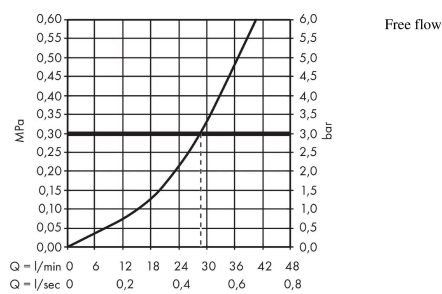

Focus

Single lever shower mixer for concealed installation

Finish: **Chrome** Article Number: **31967000**

Description

product features

- 1 function
- maximum flow rate at 3 bar: 29 l/min
- min. operating pressure: 1 bar
- max. operating pressure: 10 bar
- connection type: basic set
- WRAS 2009001
- WRAS 2009001 - WRAS Approval Letter

Article Details

Price excl. VAT

51,67 £

Certificates / Sustainability

Product image

Scale drawing

Flowchart

Focus