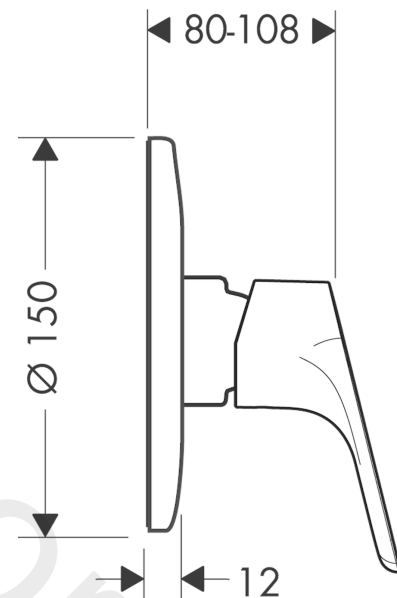

Focus

Single lever shower mixer for concealed installation

Finish: **Chrome** Article Number: **31967000**

Description

product features

- 1 function
- maximum flow rate at 3 bar: 29 l/min
- min. operating pressure: 1 bar
- max. operating pressure: 10 bar
- connection type: basic set
- WRAS 2009001
- WRAS 2009001 - WRAS Approval Letter

Article Details

Price excl. VAT

51,67 £

Certificates / Sustainability

Product image

Scale drawing

Flowchart

Focus

Single lever shower mixer for concealed installation

Finish: **Chrome** Article Number: **31967000**

Exploded Drawing

Year of production: >04/15

Focus

Single lever shower mixer for concealed installation

Finish: **Chrome** Article Number: **31967000**

Spare part list

Year of production: >04/15

Pos.	Description	Article Number	Price	PU
1	handle	98532000	£ 35,00	1
2	screw cover	96338000	£ 3,30	1
3	escutcheon Ø 150 mm	96555000	£ 64,00	1
4	cover cap	95433000	£ 6,10	1
5	hollow screw	96065000	£ 6,10	1
6	flange	96348000	£ 13,30	1
7	seal	97737000	£ 9,00	1
8	O-Ring 48x3	95508000	£ 3,30	1
9	extension set 28 mm shower mixer	32698000	£ 137,00	1
10	O-ring 12x1,5	98430000	£ 3,30	1
11	O-ring 10x1,5	98123000	£ 3,30	1
a	base body	13620180	£ 179,00	1