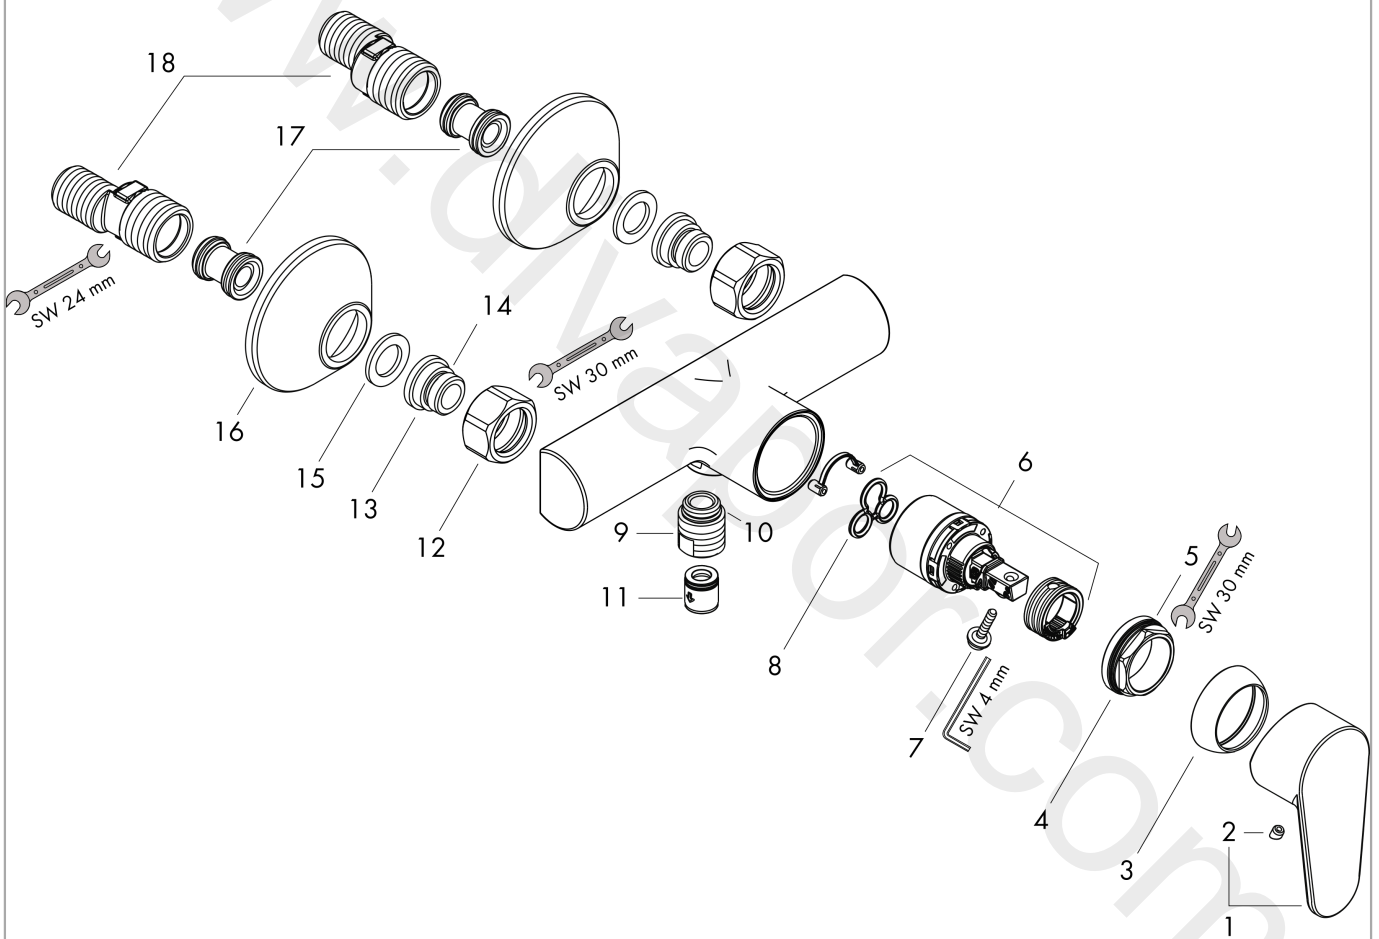

Focus

Single lever shower mixer Project for exposed installation

Surfaces: Article Number: **31976000**

Exploded Drawing

Year of production: **07/14 - 12/17**

Focus

Single lever shower mixer Project for exposed installation

Surfaces: Article Number: **31976000**

Spare part list

Year of production: 07/14 - 12/17

Pos.	Description	Article Number	Price	PU
1	handle	98532000	£ 35,00	1
2	screw cover	96338000	£ 3,30	1
3	flange	97406000	£ 20,50	1
4	nut	97209000	£ 16,10	1
5	O-Ring 32x2	98193000	£ 3,30	1
6	cartridge, assy	92730000	£ 35,00	1
7	locking screw for handle	95140000	£ 6,10	1
8	seal	95008000	£ 9,00	1
9	Hose Connection	96044000	£ 25,00	1
10	O-ring 14x2	98129000	£ 3,30	1
11	set of non return valves DW 15	94074000	£ 16,10	1
12	set of nuts	96157000	£ 35,00	1
13	connecting thread	97220000	£ 16,10	1
14	O-ring 15x2	98163000	£ 3,30	1
15	filter packing	96922000	£ 9,00	1
16	escutcheon Ø 70 mm	94135000	£ 13,30	1
17	noise reduction	96429000	£ 6,10	1
18	set of S-unions (±12 mm)	94140000	£ 51,00	1
a	set of S-unions (±32 mm)	98592000	£ 43,00	1