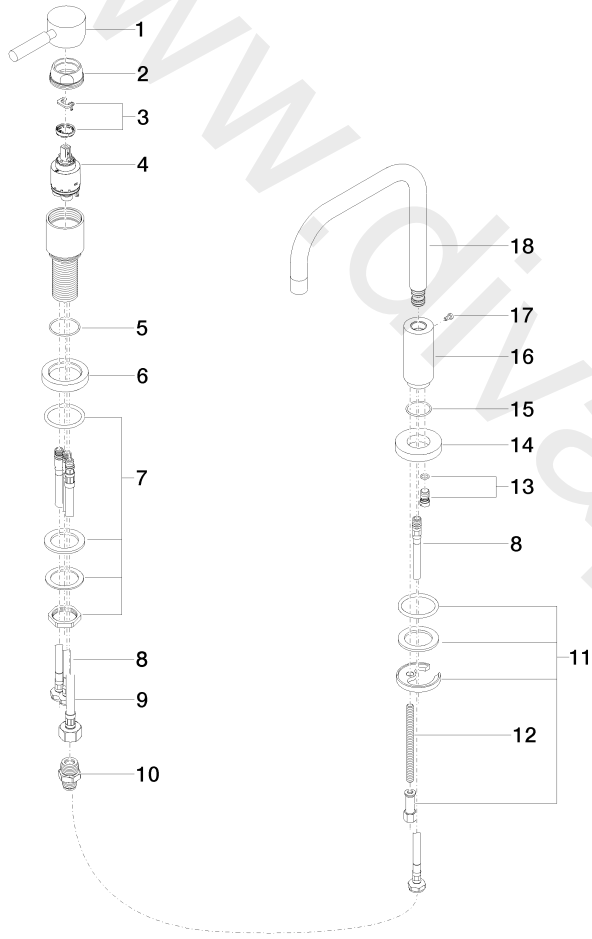

Kitchen - META 02

Two-hole mixer with individual flanges - Chrome

Article number: 32 800 625-00 0010

Date of manufacture from 2/2/2021

Kitchen - META 02

Two-hole mixer with individual flanges - Chrome

Article number: 32 800 625-00 0010

Date of manufacture from 2/2/2021

Spare parts list

Position	Number of units	Item Number	Spare part	Lead time
1	1	90 20 62 040 00-00	handle	10
2	1	09 24 04 107-00	nut	10
3	1	04 28 10 148 00 90	accessories	2
4	1	90 15 05 063 00 90	cartridge	2
5	1	09 14 10 102 90	seal	2
6	1	09 28 10 111-00	rosette	10
7	1	04 23 10 032 46 90	fixing set	2
8	3	04 30 04 106 00 90	hose	2
9	1	04 30 04 019 00 90	hose	2
10	1	90 24 03 514 00 90	nipple set	2
11	1	04 30 11 038 00 90	fixing set	2
12	1	09 31 11 012 90	pin	2
13	1	04 31 20 046 10 92	set	2
14	1	09 28 10 064-00	rosette	10
15	1	09 14 10 120 90	seal	2
16	1	09 11 10 062 10-00	connection	10
17	1	09 30 30 057 90	screw	2
18	1	90 28 22 208 02-00	spout	10