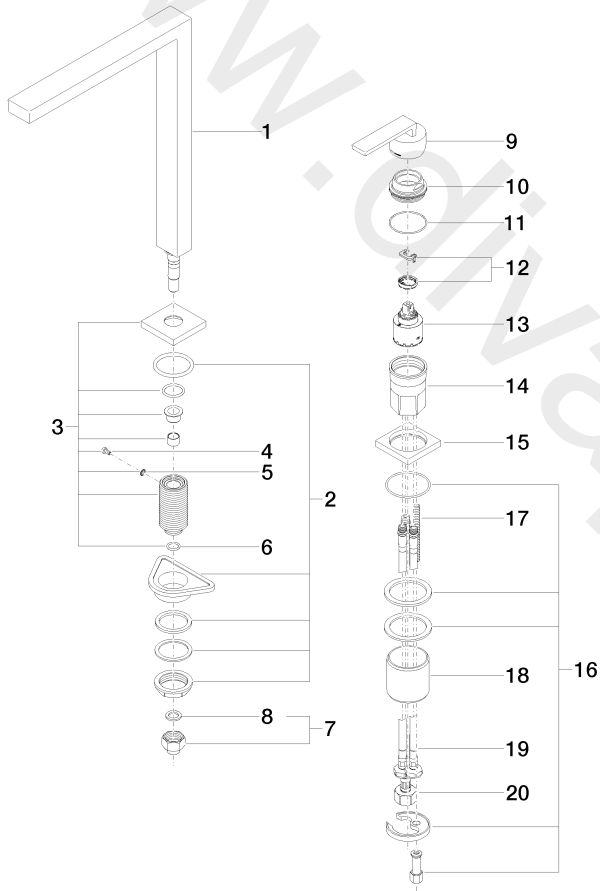

Kitchen - LOT

Two-hole mixer with individual flanges - Chrome

Article number: 32 800 680-00 0010

Date of manufacture from 5/10/2021

Kitchen - LOT

Two-hole mixer with individual flanges - Chrome

Article number: 32 800 680-00 0010

Date of manufacture from 5/10/2021

Spare parts list

Position	Number of units	Item Number	Spare part	Lead time
1	1	90 11 06 188 08-00	spout	10
2	1	04 23 10 044 01 90	fixing set	2
3	1	90 27 78 023 00-00	rosette	10
4	1	09 30 30 057 90	screw	2
5	1	09 30 11 028 90	disc	2
6	1	09 14 10 077 90	seal	2
7	1	04 24 04 166 10 90	nipple	2
8	1	09 14 20 002 90	seal	2
9	1	90 20 78 040 00-00	handle	10
10	2	09 18 40 101 90	sleeve	12
11	1	09 14 10 037 90	seal	2
12	1	04 28 10 148 00 90	accessories	2
13	1	90 15 05 061 00 90	cartridge	2
14	1	09 30 01 100 10 90	sleeve	2
15	1	09 27 78 007-00	rosette	10
16	1	04 30 11 038 02 90	fixing set	2
17	1	09 31 11 011 90	pin	2
18	1	09 18 40 079 90	sleeve	2
19	2	04 30 04 106 00 90	hose	2
20	1	04 30 04 019 00 90	hose	2