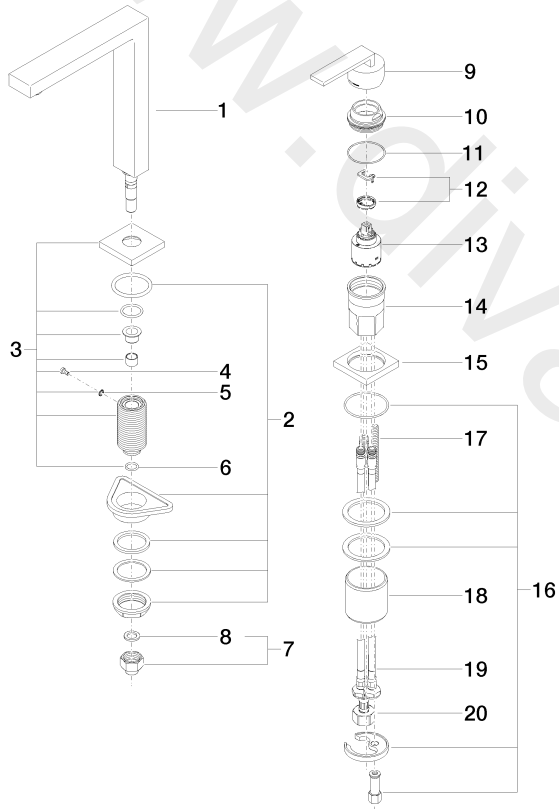

Kitchen - LOT

BAR TAP Two-hole mixer with individual flanges - Chrome

Article number: 32 805 680-00 0010

Date of manufacture from 5/10/2021

Kitchen - LOT

BAR TAP Two-hole mixer with individual flanges - Chrome

Article number: 32 805 680-00 0010

Date of manufacture from 5/10/2021

Spare parts list

Position	Number of units	Item Number	Spare part	Lead time
1	1	90 11 06 192 06-00	spout	10
2	1	04 23 10 044 01 90	fixing set	2
3	1	90 27 78 023 00-00	rosette	10
4	1	09 30 30 057 90	screw	2
5	1	09 30 11 028 90	disc	2
6	1	09 14 10 077 90	seal	2
7	1	04 24 04 166 10 90	nipple	2
8	1	09 14 20 002 90	seal	2
9	1	90 20 78 040 00-00	handle	10
10	1	09 24 04 142-00	nut	10
11	1	09 14 10 037 90	seal	2
12	1	04 28 10 148 00 90	accessories	2
13	1	90 15 05 061 00 90	cartridge	2
14	1	09 30 01 100 10 90	sleeve	2
15	1	09 27 78 007-00	rosette	10
16	1	04 30 11 038 02 90	fixing set	2
17	1	09 31 11 011 90	pin	2
18	1	09 18 40 079 90	sleeve	2
19	2	04 30 04 106 00 90	hose	2
20	1	04 30 04 019 00 90	hose	2