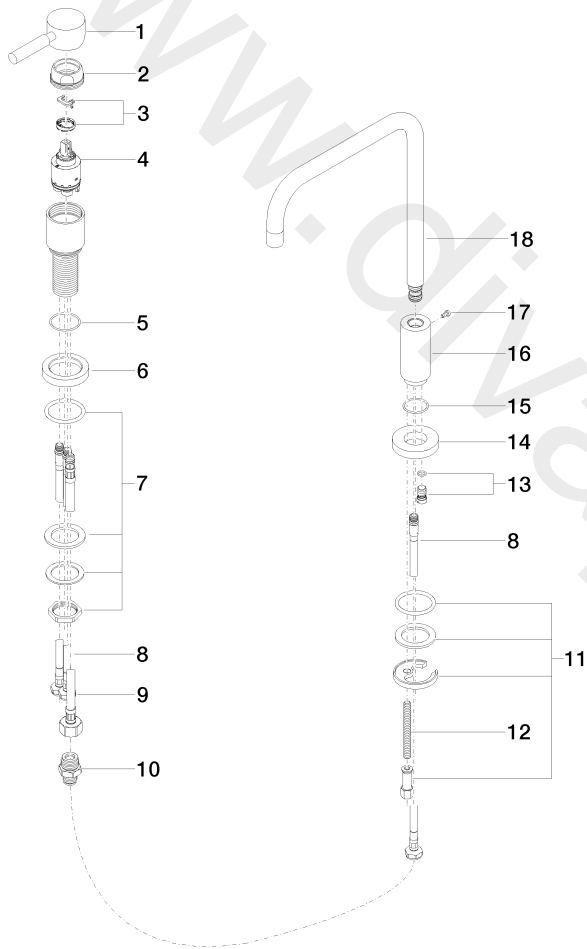

Kitchen - META 02

Two-hole mixer with individual flanges - Chrome

Article number: 32 815 625-00 0010

Date of manufacture from 5/11/2021

Kitchen - META 02

Two-hole mixer with individual flanges - Chrome

Article number: 32 815 625-00 0010

## Spare parts list

Position	Number of units	Item Number	Spare part	Lead time
1	1	90 20 62 040 00-00	handle	10
2	1	09 24 04 107-00	nut	10
3	1	04 28 10 148 00 90	accessories	2
4	1	90 15 05 063 00 90	cartridge	2
5	1	09 14 10 102 90	seal	2
6	1	09 28 10 111-00	rosette	10
7	1	04 23 10 032 46 90	fixing set	2
8	3	04 30 04 106 00 90	hose	2
9	1	04 30 04 019 00 90	hose	2
10	1	90 24 03 514 00 90	nipple set	2
11	1	04 30 11 038 00 90	fixing set	2
12	1	09 31 11 011 90	pin	2
13	1	04 31 20 046 10 92	set	2
14	1	09 28 10 064-00	rosette	10
15	1	09 14 10 120 90	seal	2
16	1	09 11 10 062 10-00	connection	10
17	1	09 30 30 057 90	screw	2
18	1	90 28 22 209 02-00	spout	10