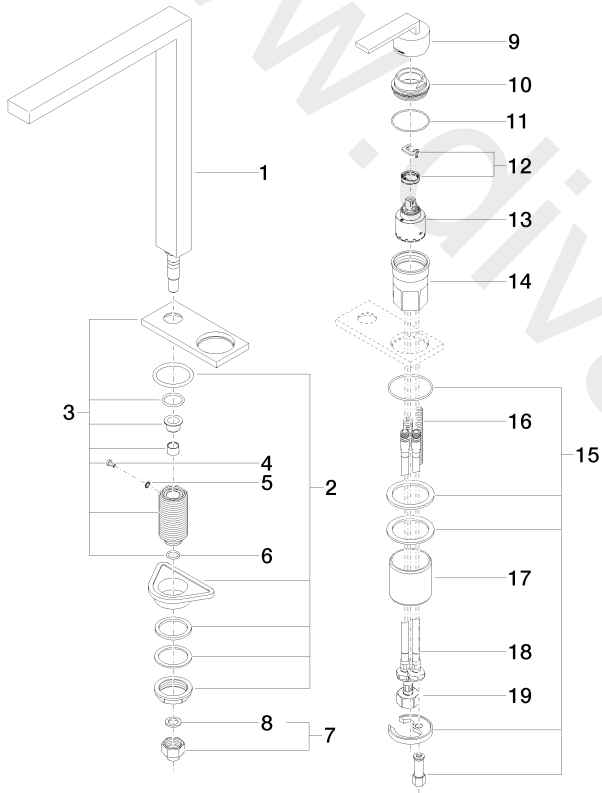

Kitchen - LOT

Two-hole mixer with cover plate - Chrome

Article number: 32 843 680-00 0010

Date of manufacture from 10/27/2020

Kitchen - LOT

Two-hole mixer with cover plate - Chrome

Article number: 32 843 680-00 0010

Date of manufacture from 10/27/2020

Spare parts list

Position	Number of units	Item Number	Spare part	Lead time
1	1	90 11 06 188 08-00	spout	10
2	1	04 23 10 044 01 90	fixing set	2
3	1	90 27 78 024 00-00	rosette	10
4	1	09 30 30 057 90	screw	2
5	1	09 30 11 028 90	disc	2
6	1	09 14 10 077 90	seal	2
7	1	04 24 04 166 10 90	nipple	2
8	1	09 14 20 002 90	seal	2
9	1	90 20 78 040 00-00	handle	10
10	1	09 24 04 142-00	nut	10
11	1	09 14 10 037 90	seal	2
12	1	04 28 10 148 00 90	accessories	2
13	1	90 15 05 061 00 90	cartridge	2
14	1	09 30 01 100 10 90	sleeve	2
15	1	04 30 11 038 02 90	fixing set	2
16	1	09 31 11 011 90	pin	2
17	1	09 18 40 079 90	sleeve	2
18	2	04 30 04 106 00 90	hose	2
19	1	04 30 04 019 00 90	hose	2