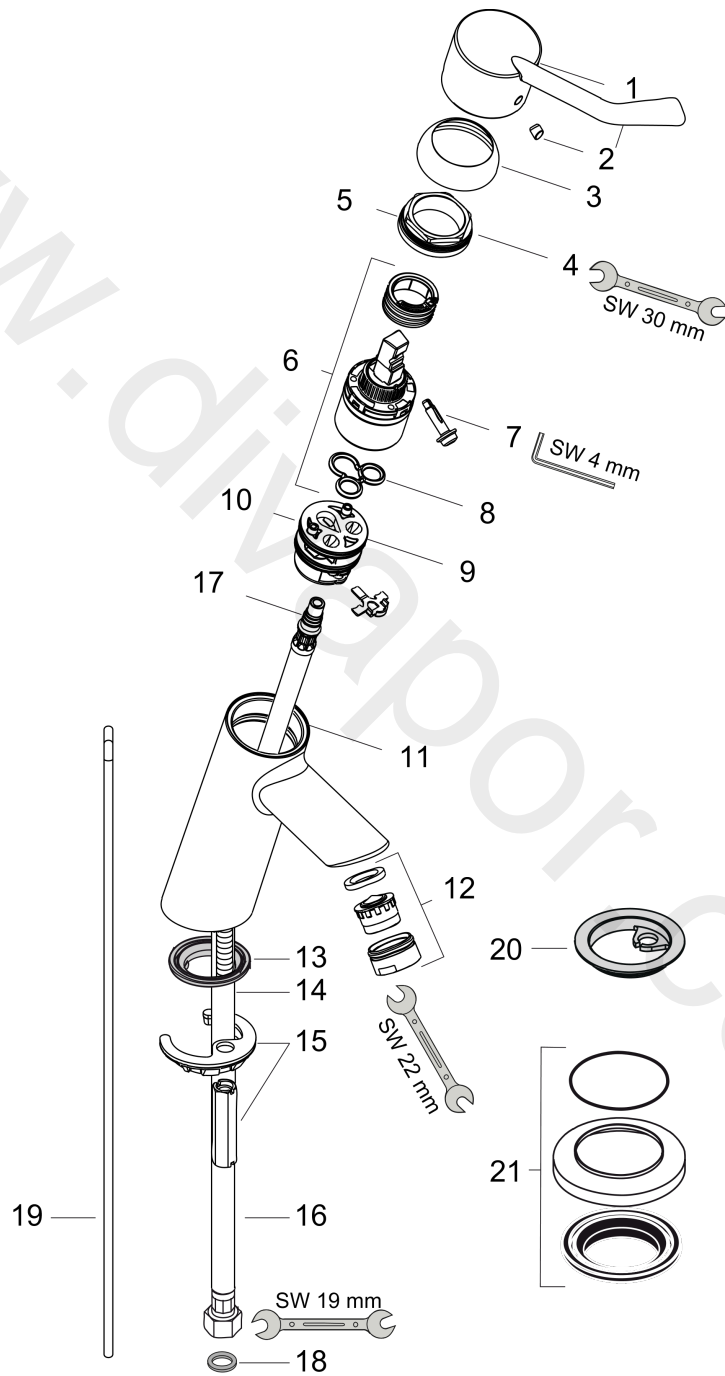

Talis

Single lever basin mixer 80 with extra long handle and pop-up waste set

Surfaces: Article Number: 32035000

Exploded Drawing

Year of production: 01/12 - 03/17

Talis**Single lever basin mixer 80 with extra long handle and pop-up waste set**Surfaces: Article Number: **32035000****Spare part list**Year of production: **01/12 - 03/17**

Pos.	Description	Article Number	Price	PU
1	handle	95817000	£ 96,00	1
2	screw cover	96338000	£ 3,30	1
3	flange	97406000	£ 20,50	1
4	nut	97209000	£ 16,10	1
5	O-Ring 32x2	98193000	£ 3,30	1
6	cartridge, assy	92730000	£ 35,00	1
7	locking screw for handle	95140000	£ 6,10	1
8	seal	95008000	£ 9,00	1
9	adapter for cartridge	98750000	£ 13,30	1
10	O-Ring 30x2	98186000	£ 3,30	1
11	O-ring 35x2	92604000	£ 6,10	1
12	aerator laminar M24x1 (5 l/min)	95987000	£ 20,50	1
13	seal Ø 42	98722000	£ 6,10	1
14	screw M8 x 68	97736000	£ 6,10	1
15	fixing set	96016000	£ 35,00	1
16	connection hose 450 mm M8x0,75 G3/8	97206000	£ 35,00	1
17	O-ring 7x1,5	98422000	£ 3,30	1
18	sealing set	95581000	£ 6,10	1
19	pull rod	96657000	£ 13,30	1
20	seal Ø 45	98996000	£ 9,00	1
21	compensation escutcheon	32799000	£ 40,00	1
a	pop up waste	94139000	£ 96,00	1