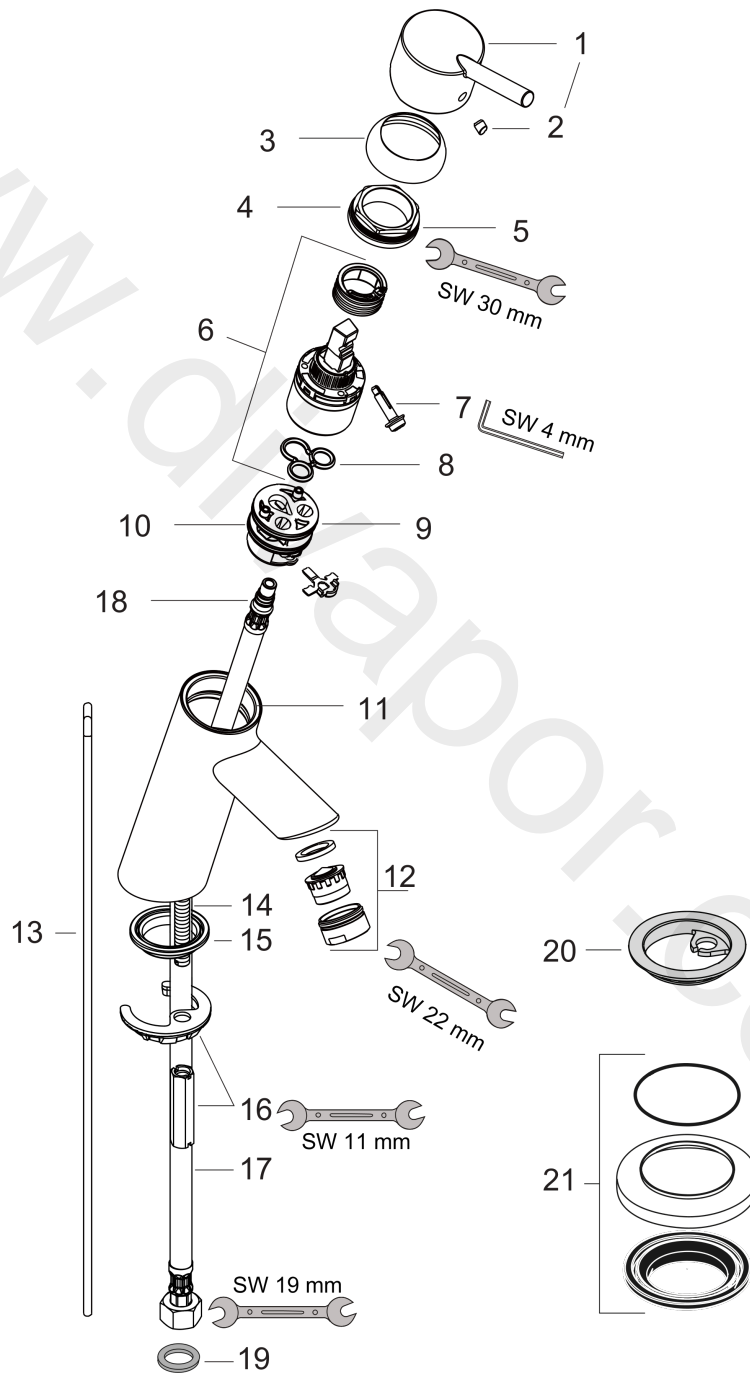

Talis

Single lever basin mixer 80 LowFlow 3.5 l/min with pop-up waste set

Surfaces: Article Number: 32046000

Exploded Drawing

Year of production: 04/13 - 03/17

Talis

Single lever basin mixer 80 LowFlow 3.5 l/min with pop-up waste set

Surfaces: Article Number: **32046000**

Spare part list

Year of production: **04/13 - 03/17**

Pos.	Description	Article Number	Price	PU
1	handle	32096000	£ 51,00	1
2	screw cover	96338000	£ 3,30	1
3	flange	97406000	£ 20,50	1
4	nut	97209000	£ 16,10	1
5	O-Ring 32x2	98193000	£ 3,30	1
6	cartridge, assy	95646000	£ 96,00	1
7	locking screw for handle	95140000	£ 6,10	1
8	seal	95008000	£ 9,00	1
9	adapter for cartridge	98750000	£ 13,30	1
10	O-Ring 30x2	98186000	£ 3,30	1
11	O-ring 35x2	92604000	£ 6,10	1
12	aerator M24x1	98453000	£ 20,50	1
13	pull rod	96657000	£ 13,30	1
14	seal Ø 42	98722000	£ 6,10	1
15	screw M8 x 68	97736000	£ 6,10	1
16	fixing set	96016000	£ 35,00	1
17	connection hose 450 mm M8x0,75 G3/8	97206000	£ 35,00	1
18	O-ring 7x1,5	98422000	£ 3,30	1
19	seal Ø 45	98996000	£ 9,00	1
20	compensation escutcheon	32799000	£ 40,00	1
a	pop up waste	94139000	£ 96,00	1