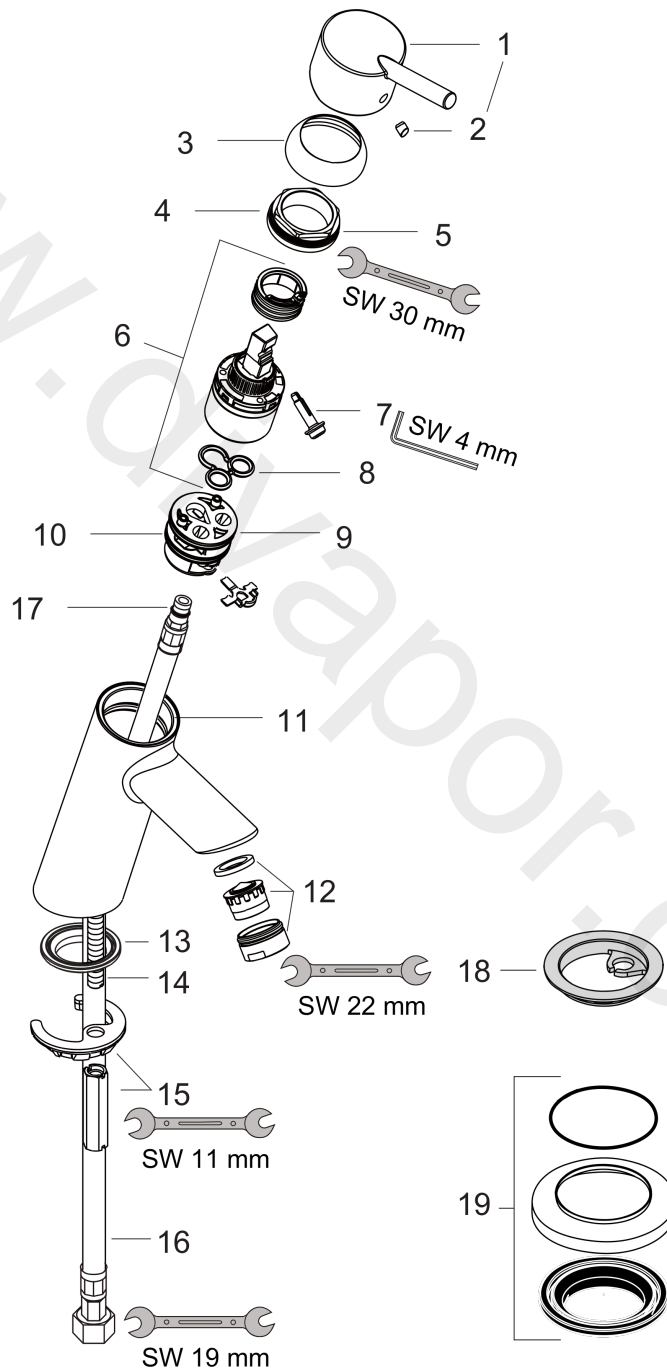

Talis

Single lever basin mixer 80 LowFlow 3.5 l/min without waste set

Surfaces: Article Number: 32146000

Exploded Drawing

Year of production: 04/13 - 03/17

Talis

Single lever basin mixer 80 LowFlow 3.5 l/min without waste set

Surfaces: Article Number: **32146000**

Spare part list

Year of production: **04/13 - 03/17**

Pos.	Description	Article Number	Price	PU
1	handle	32096000	£ 51,00	1
2	screw cover	96338000	£ 3,30	1
3	flange	97406000	£ 20,50	1
4	nut	97209000	£ 16,10	1
5	O-Ring 32x2	98193000	£ 3,30	1
6	cartridge, assy	95646000	£ 96,00	1
7	locking screw for handle	95140000	£ 6,10	1
8	seal	95008000	£ 9,00	1
9	adapter for cartridge	98750000	£ 13,30	1
10	O-Ring 30x2	98186000	£ 3,30	1
11	O-ring 35x2	92604000	£ 6,10	1
12	aerator M24x1	98453000	£ 20,50	1
13	seal Ø 42	98722000	£ 6,10	1
14	screw M8 x 68	97736000	£ 6,10	1
15	fixing set	96016000	£ 35,00	1
16	connection hose 450 mm M8x0,75 G3/8	97206000	£ 35,00	1
17	O-ring 7x1,5	98422000	£ 3,30	1
18	seal Ø 45	98996000	£ 9,00	1
19	compensation escutcheon	32799000	£ 40,00	1