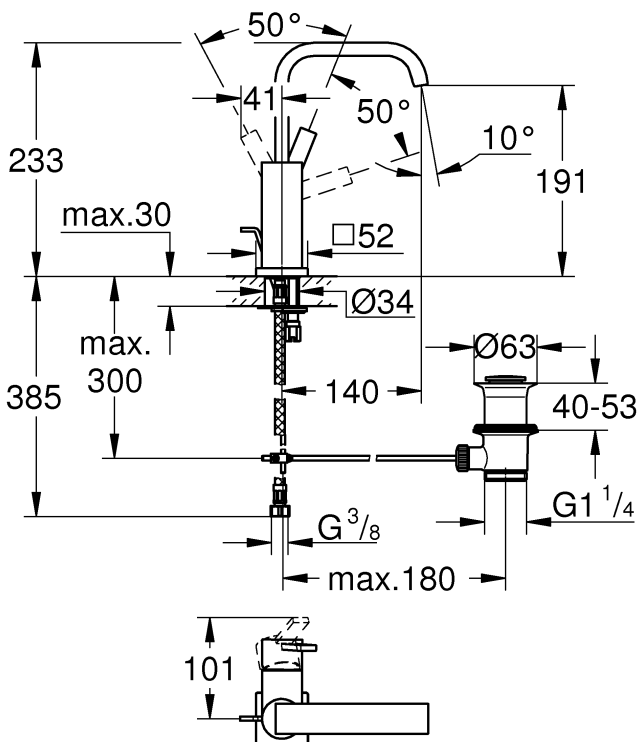

ALLURE

DESIGN + ENGINEERING
GROHE GERMANY

96.609.431/ÄM 243441/09.18

www.grohe.com

*Pure Freude
an Wasser*

32 147

32 146