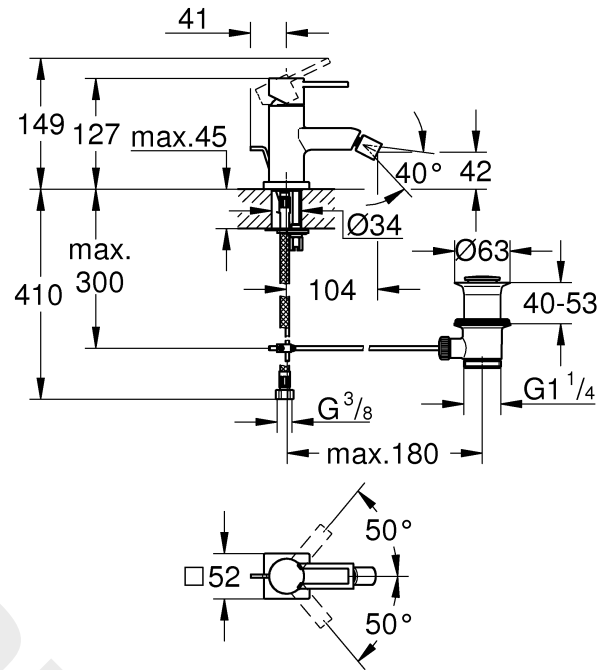

ALLURE

DESIGN + ENGINEERING
GROHE GERMANY

96.609.431/ÄM 243441/09.18

www.grohe.com

*Pure Freude
an Wasser*

32 147