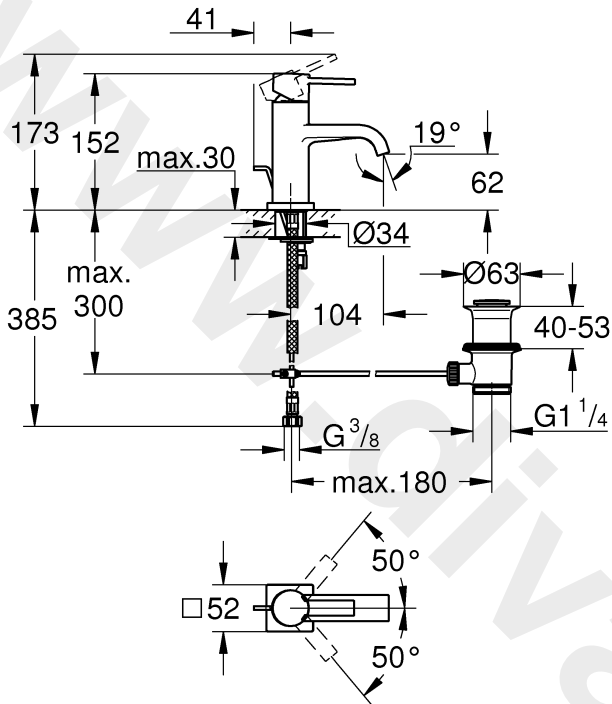

ALLURE

DESIGN + ENGINEERING
GROHE GERMANY

96.609.431/ÄM 243441/09.18

www.grohe.com

*Pure Freude
an Wasser*

32 757