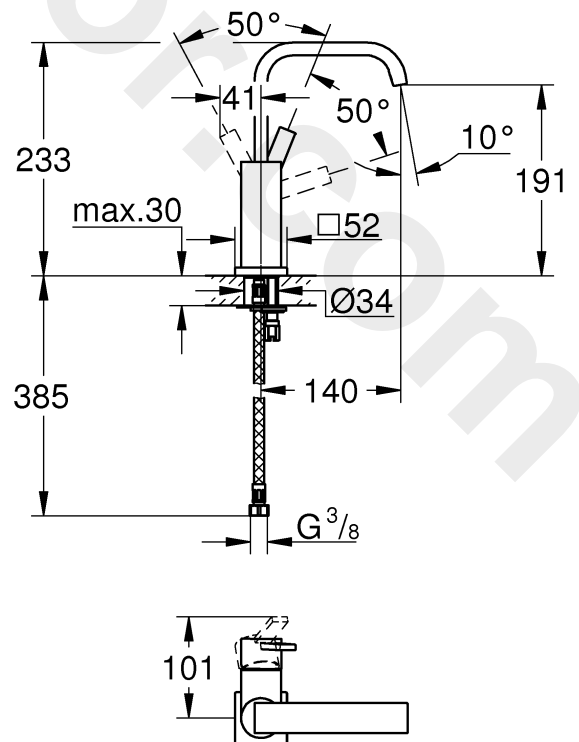

ALLURE

DESIGN + ENGINEERING
GROHE GERMANY

96.609.431/ÄM 243441/09.18

www.grohe.com

*Pure Freude
an Wasser*

32 147

23 076