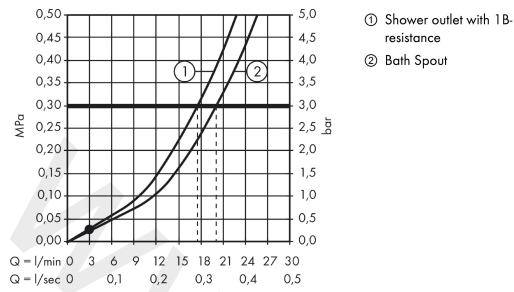

Talis

Single lever bath mixer for exposed installation Switzerland

Finish: **Chrome** Article Number: **32443000**

Description

product features

- 2 functions
- projection: 132 mm
- centre distance: 153 mm
- spray type mixer: normal spray
- flow rate for bath spout at 3 bar: 20 l/min
- flow rate of hand shower at 3 bar: 18 l/min
- ceramic cartridge
- temperature limitation adjustable
- diverter with automatic resetting
- protected against backflow, according to DIN EN 1717
- with silencer
- suitable for continuous flow water heaters
- connection dimension: DN15
- wall-mounted

Technology

Product image

Scale drawing

Talis
Single lever bath mixer for exposed installation Switzerland
 Finish: **Chrome** Article Number: **32443000**

Flowchart

Talis
Single lever bath mixer for exposed installation Switzerland
 Finish: **Chrome** Article Number: **32443000**

Exploded Drawing

Year of production: >01/14

Talis
Single lever bath mixer for exposed installation Switzerland
 Finish: **Chrome** Article Number: **32443000**

Spare part list

Year of production: >01/14

Pos.	Description	Article Number	Price	PU
1	handle	32096000	£ 51,00	1
2	screw cover	96338000	£ 3,30	1
3	flange	97406000	£ 20,50	1
4	nut	97209000	£ 16,10	1
5	O-Ring 32x2	98193000	£ 3,30	1
6	cartridge, assy	92730000	£ 35,00	1
7	locking screw for handle	95140000	£ 6,10	1
8	seal	95008000	£ 9,00	1
9	diverter knob	97981000	£ 20,50	1
10	sleeve	97979000	£ 16,10	1
11	selector	97978000	£ 64,00	1
12	aerator M24x1 (30 l/min)	96512000	£ 16,10	1
13	O-ring 23x2	98398000	£ 3,30	1
14	noise reduction	96429000	£ 6,10	1
a	diverter fixing device	97211000	£ 3,30	1