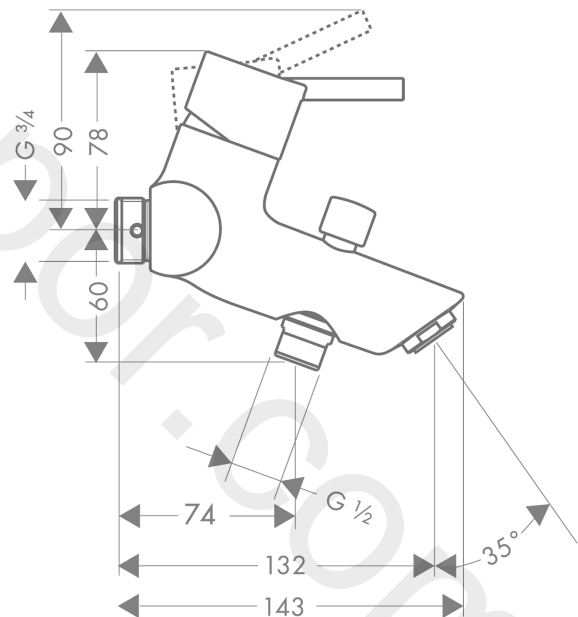

Talis

Single lever bath mixer for exposed installation Switzerland

Finish: **Chrome** Article Number: **32443000**

Description

product features

- 2 functions
- projection: 132 mm
- centre distance: 153 mm
- spray type mixer: normal spray
- flow rate for bath spout at 3 bar: 20 l/min
- flow rate of hand shower at 3 bar: 18 l/min
- ceramic cartridge
- temperature limitation adjustable
- diverter with automatic resetting
- protected against backflow, according to DIN EN 1717
- with silencer
- suitable for continuous flow water heaters
- connection dimension: DN15
- wall-mounted

Technology

Product image

Scale drawing

Talis
Single lever bath mixer for exposed installation Switzerland
 Finish: **Chrome** Article Number: **32443000**

Flowchart

Talis
Single lever bath mixer for exposed installation Switzerland
 Finish: **Chrome** Article Number: **32443000**

Exploded Drawing

Year of production: >01/14

Talis
Single lever bath mixer for exposed installation Switzerland
 Finish: **Chrome** Article Number: **32443000**

Spare part list

Year of production: >01/14

Pos.	Description	Article Number	Price	PU
1	handle	32096000	£ 51,00	1
2	screw cover	96338000	£ 3,30	1
3	flange	97406000	£ 20,50	1
4	nut	97209000	£ 16,10	1
5	O-Ring 32x2	98193000	£ 3,30	1
6	cartridge, assy	92730000	£ 35,00	1
7	locking screw for handle	95140000	£ 6,10	1
8	seal	95008000	£ 9,00	1
9	diverter knob	97981000	£ 20,50	1
10	sleeve	97979000	£ 16,10	1
11	selector	97978000	£ 64,00	1
12	aerator M24x1 (30 l/min)	96512000	£ 16,10	1
13	O-ring 23x2	98398000	£ 3,30	1
14	noise reduction	96429000	£ 6,10	1
a	diverter fixing device	97211000	£ 3,30	1