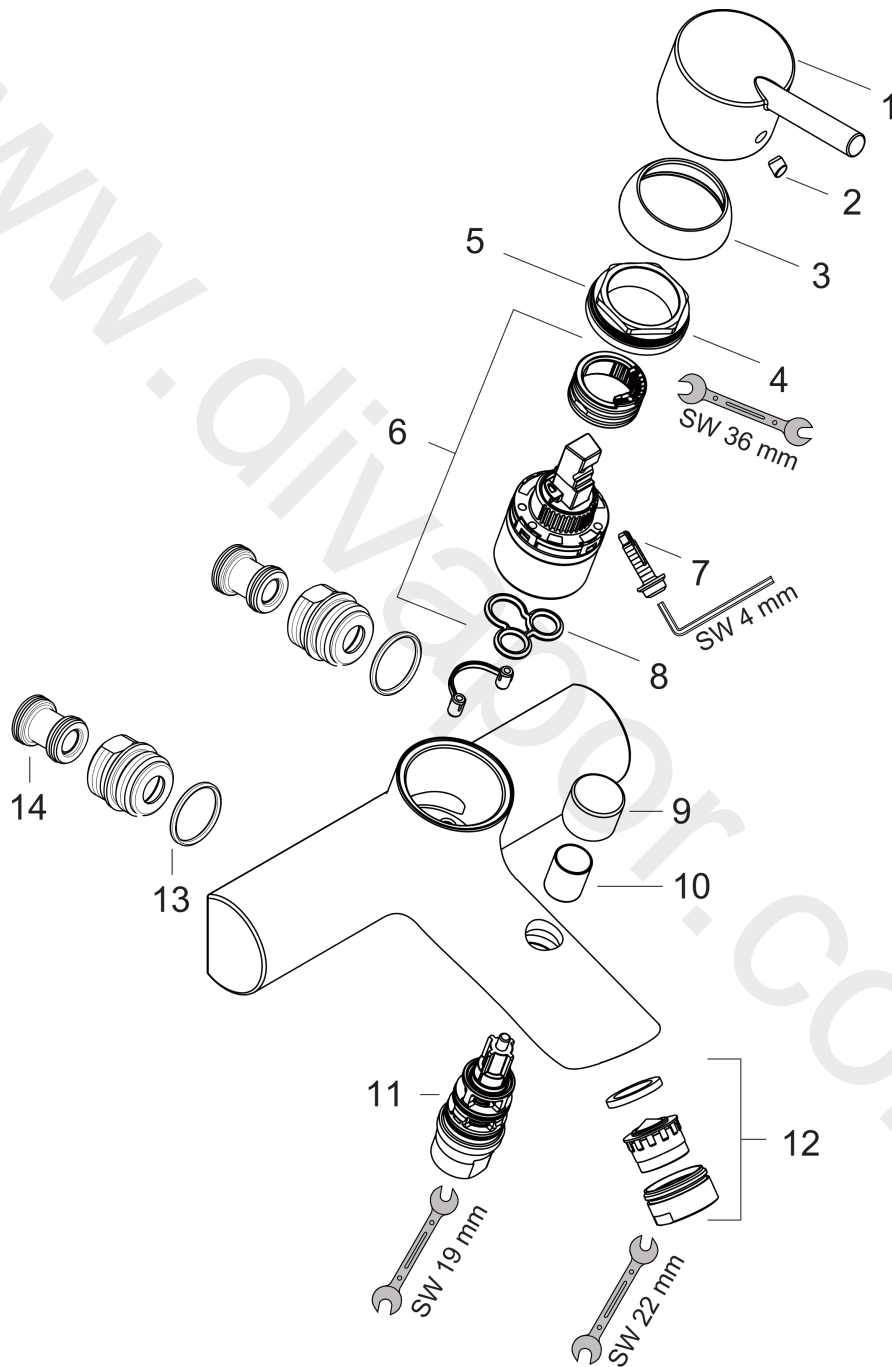

Talis

Single lever bath mixer for exposed installation Switzerland

Finish: **Chrome** Article Number: **32443000**

Description

product features

- 2 functions
- projection: 132 mm
- centre distance: 153 mm
- spray type mixer: normal spray
- flow rate for bath spout at 3 bar: 20 l/min
- flow rate of hand shower at 3 bar: 18 l/min
- ceramic cartridge
- temperature limitation adjustable
- diverter with automatic resetting
- protected against backflow, according to DIN EN 1717
- with silencer
- suitable for continuous flow water heaters
- connection dimension: DN15
- wall-mounted

Technology

Product image

Scale drawing

Talis
Single lever bath mixer for exposed installation Switzerland
 Finish: **Chrome** Article Number: **32443000**

Flowchart

Talis
Single lever bath mixer for exposed installation Switzerland
 Finish: **Chrome** Article Number: **32443000**

Exploded Drawing

Year of production: >01/14

Talis
Single lever bath mixer for exposed installation Switzerland
 Finish: **Chrome** Article Number: **32443000**

Spare part list

Year of production: >01/14

Pos.	Description	Article Number	Price	PU
1	handle	32096000	£ 51,00	1
2	screw cover	96338000	£ 3,30	1
3	flange	97406000	£ 20,50	1
4	nut	97209000	£ 16,10	1
5	O-Ring 32x2	98193000	£ 3,30	1
6	cartridge, assy	92730000	£ 35,00	1
7	locking screw for handle	95140000	£ 6,10	1
8	seal	95008000	£ 9,00	1
9	diverter knob	97981000	£ 20,50	1
10	sleeve	97979000	£ 16,10	1
11	selector	97978000	£ 64,00	1
12	aerator M24x1 (30 l/min)	96512000	£ 16,10	1
13	O-ring 23x2	98398000	£ 3,30	1
14	noise reduction	96429000	£ 6,10	1
a	diverter fixing device	97211000	£ 3,30	1