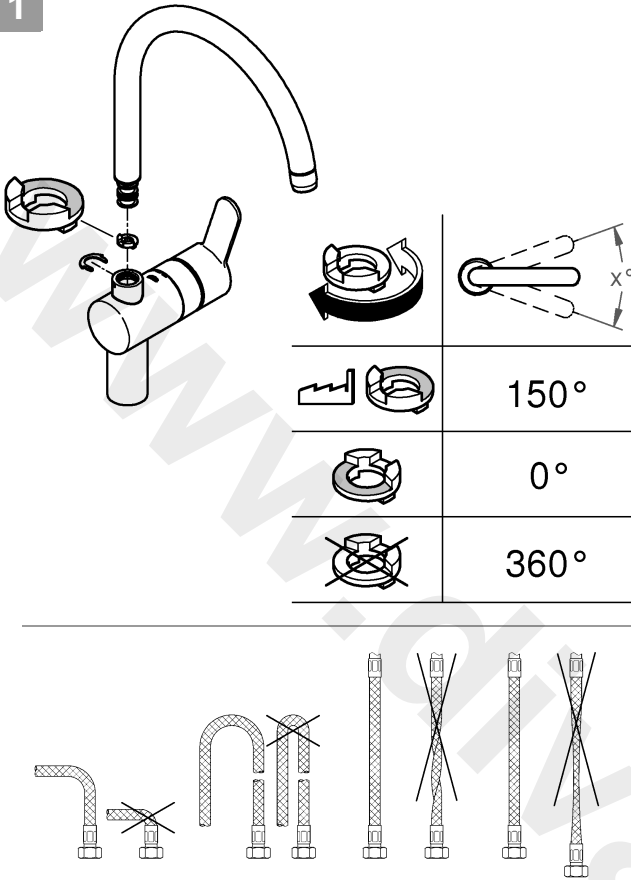

5

6

7

31 493

32 452

32 453
30 336

DIN
1988
DIN
EN
806

1

2

3

4

31 493

30 336

32 452
32 453

A series of horizontal lines providing a writing area. A large, light gray watermark reading "www.divyaapor.com" is oriented diagonally across the page, starting from the upper left and extending towards the lower right.