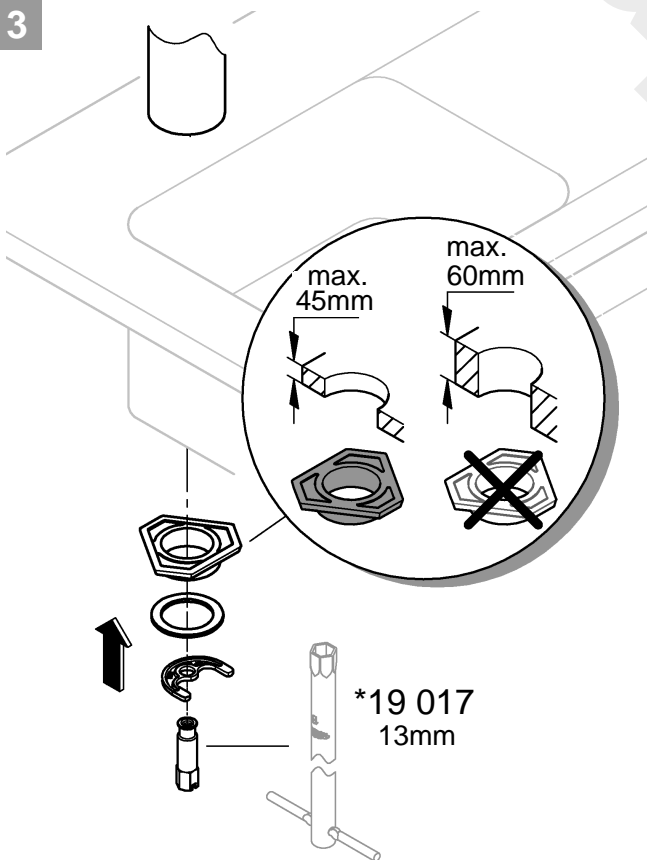

5

6

7

31 493

32 452

32 453
30 336

DIN
1988
DIN
EN
806

1

2

3

4

31 493

30 336

32 452
32 453

A series of horizontal lines providing a writing area. A large, light gray watermark reading "www.divyaapor.com" is oriented diagonally across the page, starting from the upper left and extending towards the lower right.