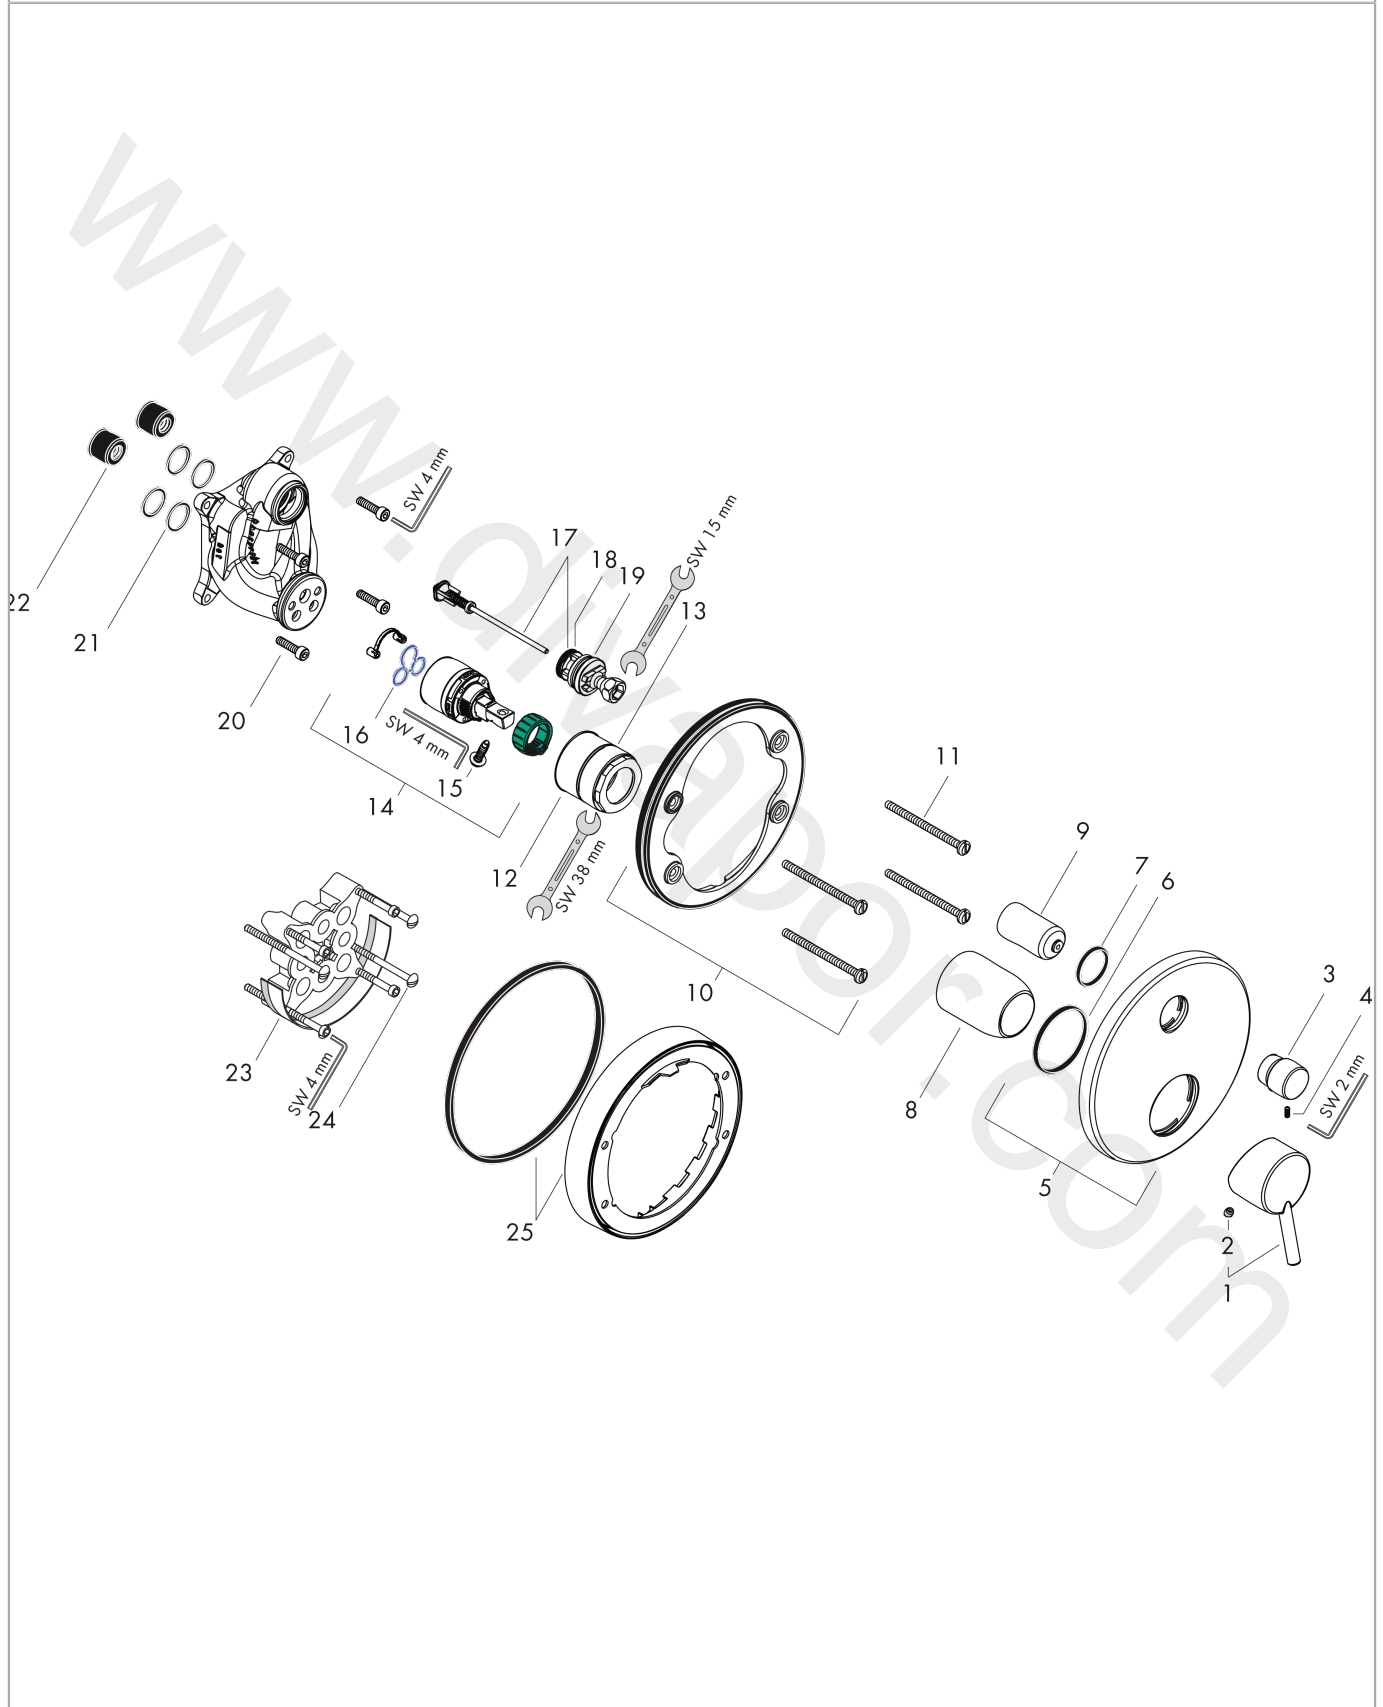

**Talis S**

**Single lever bath mixer for concealed installation for iBox universal**

Surfaces: Article Number: **32475000**

**Exploded Drawing**

Year of production: **01/08 - 12/15**

**Talis S****Single lever bath mixer for concealed installation for iBox universal**Surfaces: Article Number: **32475000****Spare part list**Year of production: **01/08 - 12/15**