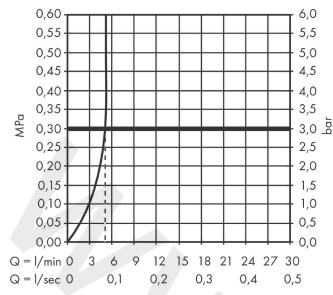

Metropol

Single lever basin mixer 110 with lever handle and push-open waste set

Finish: **Brushed Bronze** Article Number: **32507147**

Description

product features

- consists of: single lever basin mixer, waste set
- ComfortZone 110
- projection: 135 mm
- spout height: 117 mm
- handle variant: lever handle
- spray type: normal spray
- maximum flow rate at 3 bar: 4,5 l/min
- ceramic cartridge
- temperature limitation adjustable
- suitable for continuous flow water heaters
- push-open waste set G 1¼
- material waste set: metal
- connection type: G ½ connections
- connection dimension: DN15

Technology

Product image

Scale drawing

Metropol

Single lever basin mixer 110 with lever handle and push-open waste set

Finish: **Brushed Bronze** Article Number: **32507147**

Flowchart

Metropol
Single lever basin mixer 110 with lever handle and push-open waste set
 Finish: **Brushed Bronze** Article Number: **32507147**

Exploded Drawing

Year of production: >03/20

Metropol**Single lever basin mixer 110 with lever handle and push-open waste set**Finish: **Brushed Bronze** Article Number: **32507147****Spare part list**

Year of production: >03/20