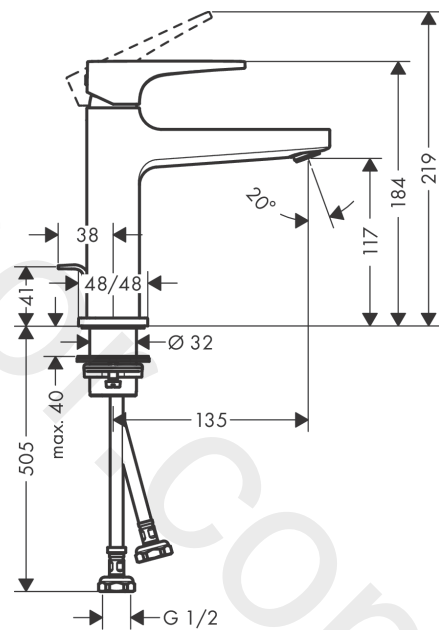

Scale drawing