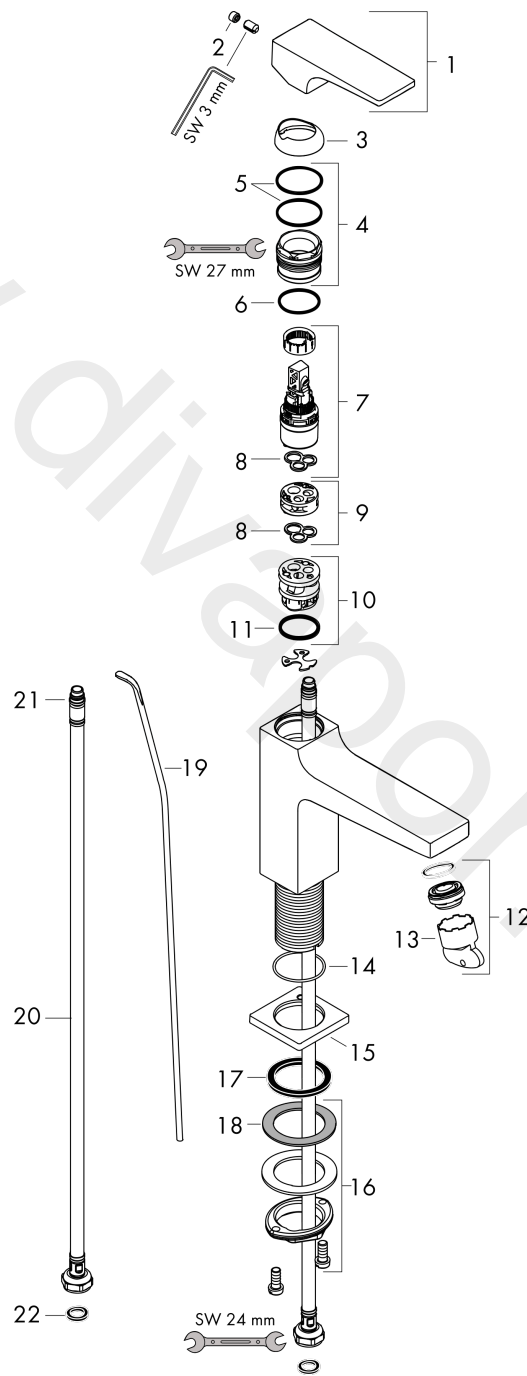

Metropol

Single lever basin mixer 110 with lever handle and push-open waste set

Finish: **Brushed Bronze** Article Number: **32507147**

Description

product features

- consists of: single lever basin mixer, waste set
- ComfortZone 110
- projection: 135 mm
- spout height: 117 mm
- handle variant: lever handle
- spray type: normal spray
- maximum flow rate at 3 bar: 4,5 l/min
- ceramic cartridge
- temperature limitation adjustable
- suitable for continuous flow water heaters
- push-open waste set G 1¼
- material waste set: metal
- connection type: G ½ connections
- connection dimension: DN15

Exploded Drawing

Year of production: >03/20

Metropol**Single lever basin mixer 110 with lever handle and push-open waste set**Finish: **Brushed Bronze** Article Number: **32507147****Spare part list**

Year of production: >03/20

Pos.	Description	Article Number	Price	PU
1	handle	92995140	£ 118,00	1
2	screw cover	95704000	£ 3,30	1
3	flange	92625140	£ 51,00	1
4	nut	92689000	£ 25,00	1
5	O-ring 27x1,5	92527000	£ 13,30	1
6	O-ring 25x1,5	98146000	£ 3,30	1
7	cartridge, assy	97685000	£ 64,00	1
8	seal	98865000	£ 35,00	1
9	adapter for cartridge	92628000	£ 20,50	1
10	adapter for cartridge	98866000	£ 35,00	1
11	O-ring 23x2	98398000	£ 3,30	1
12	aerator M24x1 (5 l/min)	92996000	£ 35,00	1
13	service tool	95661000	£ 6,10	1
14	O-ring 32x1,5	92936000	£ 3,30	1
15	escutcheon	93048140	£ 64,00	1
16	fixing set (Ø 32)	13961000	£ 25,00	1
17	flat seal	98749000	£ 6,10	1
18	lever collar	97548000	£ 3,30	1
19	pull rod	96657140	£ 19,80	1
20	connection hose 600 mm M8x0,75 G3/8	96556000	£ 25,00	1
21	O-ring 6,6x1,6	93019000	£ 3,30	1
22	sealing set	95581000	£ 6,10	1
a	push-open waste set	50100140	£ 117,00	1
b	fixation extension 35 mm	13898000	£ 79,00	1