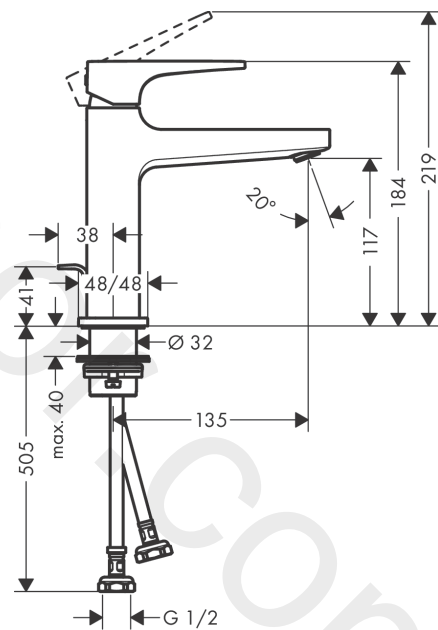

Scale drawing