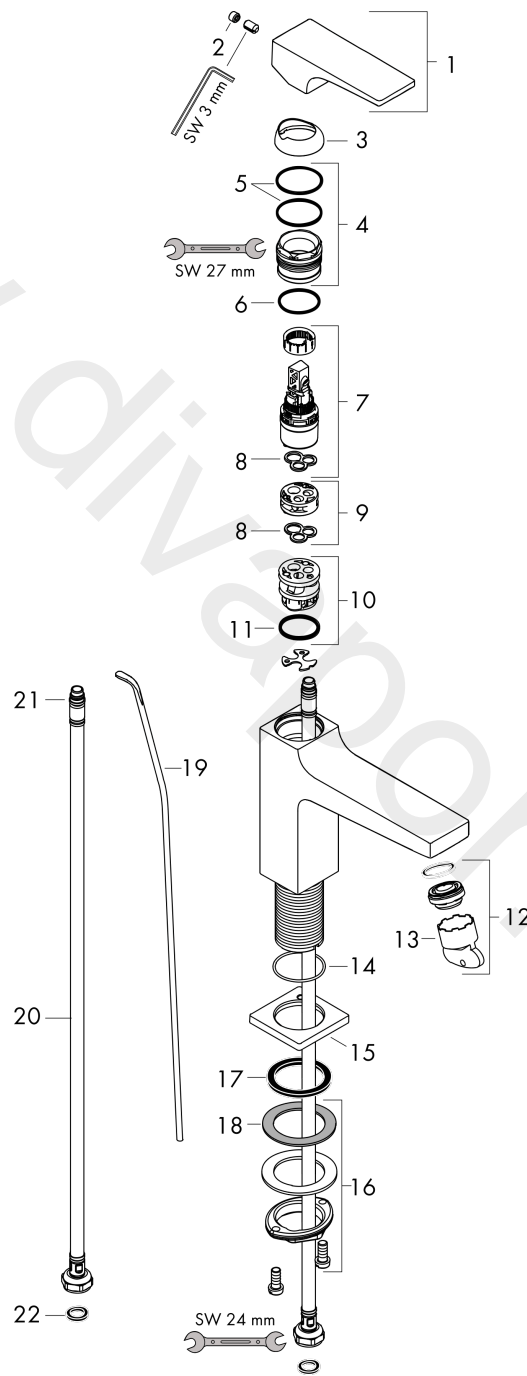

Metropol

Single lever basin mixer 110 with lever handle and push-open waste set

Finish: **Matt Black** Article Number: **32507677**

Description

product features

- consists of: single lever basin mixer, waste set
- ComfortZone 110
- projection: 135 mm
- spout height: 117 mm
- handle variant: lever handle
- spray type: normal spray
- maximum flow rate at 3 bar: 4,5 l/min
- ceramic cartridge
- temperature limitation adjustable
- suitable for continuous flow water heaters
- push-open waste set G 1¼
- material waste set: metal
- connection type: G ½ connections
- connection dimension: DN15

Exploded Drawing

Year of production: >03/20

Metropol**Single lever basin mixer 110 with lever handle and push-open waste set**Finish: **Matt Black** Article Number: **32507677****Spare part list**

Year of production: >03/20

Pos.	Description	Article Number	Price	PU
1	handle	92995670	£ 118,00	1
2	screw cover	95704000	£ 3,30	1
3	flange	92625670	£ 51,00	1
4	nut	92689000	£ 25,00	1
5	O-ring 27x1,5	92527000	£ 13,30	1
6	O-ring 25x1,5	98146000	£ 3,30	1
7	cartridge, assy	97685000	£ 64,00	1
8	seal	98865000	£ 35,00	1
9	adapter for cartridge	92628000	£ 20,50	1
10	adapter for cartridge	98866000	£ 35,00	1
11	O-ring 23x2	98398000	£ 3,30	1
12	aerator M24x1 (5 l/min)	92996000	£ 35,00	1
13	service tool	95661000	£ 6,10	1
14	O-ring 32x1,5	92936000	£ 3,30	1
15	escutcheon	93048670	£ 64,00	1
16	fixing set (Ø 32)	13961000	£ 25,00	1
17	flat seal	98749000	£ 6,10	1
18	lever collar	97548000	£ 3,30	1
19	pull rod	96657670	£ 19,80	1
20	connection hose 600 mm M8x0,75 G1/2	92482000	£ 43,00	1
21	O-ring 6,6x1,6	93019000	£ 3,30	1
22	sealing set	95581000	£ 6,10	1
a	push-open waste set	50100670	£ 109,20	1
b	fixation extension 35 mm	13898000	£ 79,00	1