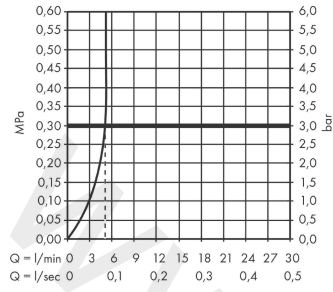

Metropol

Single lever basin mixer 110 with lever handle and push-open waste set

Finish: **Matt Black** Article Number: **32507677**

Description

product features

- consists of: single lever basin mixer, waste set
- ComfortZone 110
- projection: 135 mm
- spout height: 117 mm
- handle variant: lever handle
- spray type: normal spray
- maximum flow rate at 3 bar: 4,5 l/min
- ceramic cartridge
- temperature limitation adjustable
- suitable for continuous flow water heaters
- push-open waste set G 1¼
- material waste set: metal
- connection type: G ½ connections
- connection dimension: DN15

Technology

Product image

Scale drawing

Metropol

Single lever basin mixer 110 with lever handle and push-open waste set

Finish: **Matt Black** Article Number: **32507677**

Flowchart

Metropol
Single lever basin mixer 110 with lever handle and push-open waste set
 Finish: **Matt Black** Article Number: **32507677**

Exploded Drawing

Year of production: >03/20

Metropol**Single lever basin mixer 110 with lever handle and push-open waste set**Finish: **Matt Black** Article Number: **32507677****Spare part list**

Year of production: >03/20