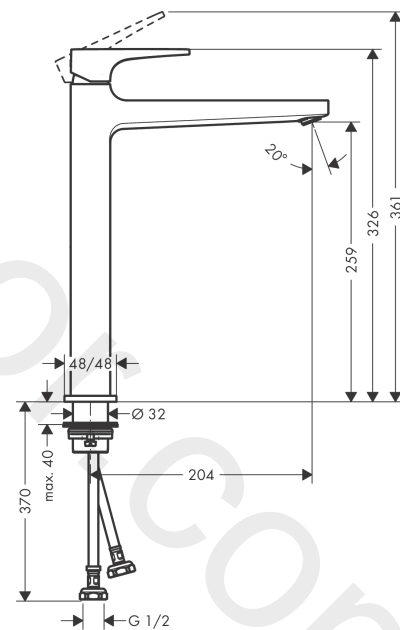

Metropol

Single lever basin mixer 260 with lever handle for wash bowls with push-open waste set

Finish: **Chrome** Article Number: **32512007**

Description

product features

- consists of: single lever basin mixer, waste set
- ComfortZone 260
- projection: 204 mm
- spout height: 259 mm
- handle variant: lever handle
- spray type: normal spray
- maximum flow rate at 3 bar: 5 l/min
- ceramic cartridge
- temperature limitation adjustable
- suitable for continuous flow water heaters
- push-open waste set G 1¼
- material waste set: metal
- connection type: G ½ connections
- connection dimension: DN15

Technology

Product image

Scale drawing

Metropol

Single lever basin mixer 260 with lever handle for wash bowls with push-open waste set

Finish: **Chrome** Article Number: **32512007**

Flowchart

Metropol

Single lever basin mixer 260 with lever handle for wash bowls with push-open waste set

Finish: **Chrome** Article Number: **32512007**

Spare part list

Year of production: >04/17

Pos.	Description	Article Number	Price	PU
1	handle	92995000	£ 79,00	1
2	screw cover	95704000	£ 3,30	1
3	flange	92625000	£ 35,00	1
4	nut	92689000	£ 25,00	1
5	O-ring 27x1,5	92527000	£ 13,30	1
6	O-ring 25x1,5	98146000	£ 3,30	1
7	cartridge, assy	97685000	£ 64,00	1
8	seal	98865000	£ 35,00	1
9	adapter for cartridge	92628000	£ 20,50	1
10	adapter for cartridge	98866000	£ 35,00	1
11	O-ring 23x2	98398000	£ 3,30	1
12	aerator M24x1 (5 l/min)	92996000	£ 35,00	1
13	service tool	95661000	£ 6,10	1
14	O-ring 32x1,5	92936000	£ 3,30	1
15	escutcheon	93048000	£ 43,00	1
16	fixing set (Ø 32)	13961000	£ 25,00	1
17	flat seal	98749000	£ 6,10	1
18	lever collar	97548000	£ 3,30	1
19	connection hose 600 mm M8x0,75 G1/2	92482000	£ 43,00	1
20	O-ring 6,6x1,6	93019000	£ 3,30	1
a	-	50100007	-	1
b	fixation extension 35 mm	13898000	£ 79,00	1