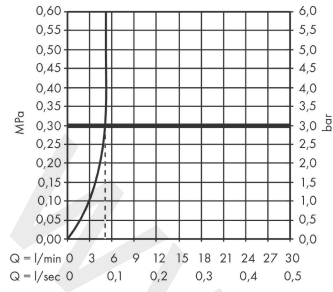

Metropol

Single lever basin mixer 260 with lever handle for wash bowls with push-open waste set

Finish: **Chrome** Article Number: **32512007**

Description

product features

- consists of: single lever basin mixer, waste set
- ComfortZone 260
- projection: 204 mm
- spout height: 259 mm
- handle variant: lever handle
- spray type: normal spray
- maximum flow rate at 3 bar: 5 l/min
- ceramic cartridge
- temperature limitation adjustable
- suitable for continuous flow water heaters
- push-open waste set G 1¼
- material waste set: metal
- connection type: G ½ connections
- connection dimension: DN15

Technology

Product image

Scale drawing

Metropol

Single lever basin mixer 260 with lever handle for wash bowls with push-open waste set

Finish: **Chrome** Article Number: **32512007**

Flowchart

Metropol

Single lever basin mixer 260 with lever handle for wash bowls with push-open waste set

Finish: **Chrome** Article Number: **32512007**

Spare part list

Year of production: >04/17

Pos.	Description	Article Number	Price	PU
1	handle	92995000	£ 79,00	1
2	screw cover	95704000	£ 3,30	1
3	flange	92625000	£ 35,00	1
4	nut	92689000	£ 25,00	1
5	O-ring 27x1,5	92527000	£ 13,30	1
6	O-ring 25x1,5	98146000	£ 3,30	1
7	cartridge, assy	97685000	£ 64,00	1
8	seal	98865000	£ 35,00	1
9	adapter for cartridge	92628000	£ 20,50	1
10	adapter for cartridge	98866000	£ 35,00	1
11	O-ring 23x2	98398000	£ 3,30	1
12	aerator M24x1 (5 l/min)	92996000	£ 35,00	1
13	service tool	95661000	£ 6,10	1
14	O-ring 32x1,5	92936000	£ 3,30	1
15	escutcheon	93048000	£ 43,00	1
16	fixing set (Ø 32)	13961000	£ 25,00	1
17	flat seal	98749000	£ 6,10	1
18	lever collar	97548000	£ 3,30	1
19	connection hose 600 mm M8x0,75 G1/2	92482000	£ 43,00	1
20	O-ring 6,6x1,6	93019000	£ 3,30	1
a	-	50100007	-	1
b	fixation extension 35 mm	13898000	£ 79,00	1