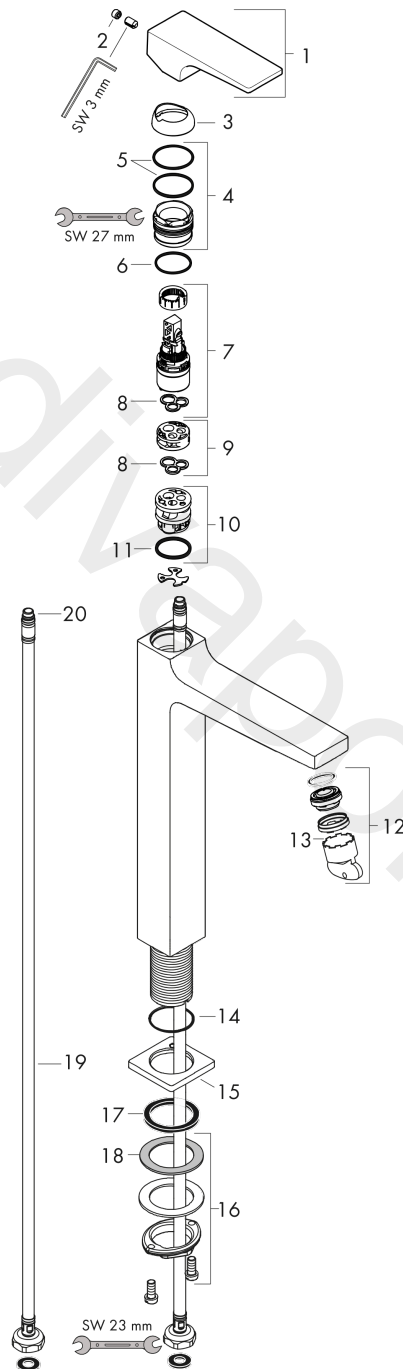

Metropol

Single lever basin mixer 260 with lever handle for wash bowls with push-open waste set

Finish: **Brushed Bronze** Article Number: **32512147**

Description

product features

- consists of: single lever basin mixer, waste set
- ComfortZone 260
- projection: 204 mm
- spout height: 259 mm
- handle variant: lever handle
- spray type: normal spray
- maximum flow rate at 3 bar: 5 l/min
- ceramic cartridge
- temperature limitation adjustable
- suitable for continuous flow water heaters
- push-open waste set G 1¼
- material waste set: metal
- connection type: G ½ connections
- connection dimension: DN15

Single lever basin mixer 260 with lever handle for wash bowls with push-open waste set

Finish: **Brushed Bronze** Article Number: **32512147**

Exploded Drawing

Year of production: >04/20

Metropol

Single lever basin mixer 260 with lever handle for wash bowls with push-open waste set

Finish: **Brushed Bronze** Article Number: **32512147**

Spare part list

Year of production: >04/20

Pos.	Description	Article Number	Price	PU
1	handle	92995140	£ 118,00	1
2	screw cover	95704000	£ 3,30	1
3	flange	92625140	£ 51,00	1
4	nut	92689000	£ 25,00	1
5	O-ring 27x1,5	92527000	£ 13,30	1
6	O-ring 25x1,5	98146000	£ 3,30	1
7	cartridge, assy	97685000	£ 64,00	1
8	seal	98865000	£ 35,00	1
9	adapter for cartridge	92628000	£ 20,50	1
10	adapter for cartridge	98866000	£ 35,00	1
11	O-ring 23x2	98398000	£ 3,30	1
12	aerator M24x1 (5 l/min)	92996000	£ 35,00	1
13	service tool	95661000	£ 6,10	1
14	O-ring 32x1,5	92936000	£ 3,30	1
15	escutcheon	93048140	£ 64,00	1
16	fixing set (Ø 32)	13961000	£ 25,00	1
17	flat seal	98749000	£ 6,10	1
18	lever collar	97548000	£ 3,30	1
19	connection hose 600 mm M8x0,75 G1/2	92482000	£ 43,00	1
20	O-ring 6,6x1,6	93019000	£ 3,30	1
a	push-open waste set	50100140	£ 117,00	1
b	fixation extension 35 mm	13898000	£ 79,00	1