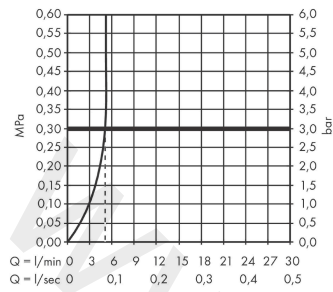

Metropol

Single lever basin mixer 260 with lever handle for wash bowls with push-open waste set

Finish: **Brushed Bronze** Article Number: **32512147**

Description

product features

- consists of: single lever basin mixer, waste set
- ComfortZone 260
- projection: 204 mm
- spout height: 259 mm
- handle variant: lever handle
- spray type: normal spray
- maximum flow rate at 3 bar: 5 l/min
- ceramic cartridge
- temperature limitation adjustable
- suitable for continuous flow water heaters
- push-open waste set G 1¼
- material waste set: metal
- connection type: G ½ connections
- connection dimension: DN15

Technology

Product image

Scale drawing

Metropol

Single lever basin mixer 260 with lever handle for wash bowls with push-open waste set

Finish: **Brushed Bronze** Article Number: **32512147**

Flowchart

Metropol

Single lever basin mixer 260 with lever handle for wash bowls with push-open waste set

Finish: **Brushed Bronze** Article Number: **32512147**

Exploded Drawing

Year of production: >04/20

Metropol

Single lever basin mixer 260 with lever handle for wash bowls with push-open waste set