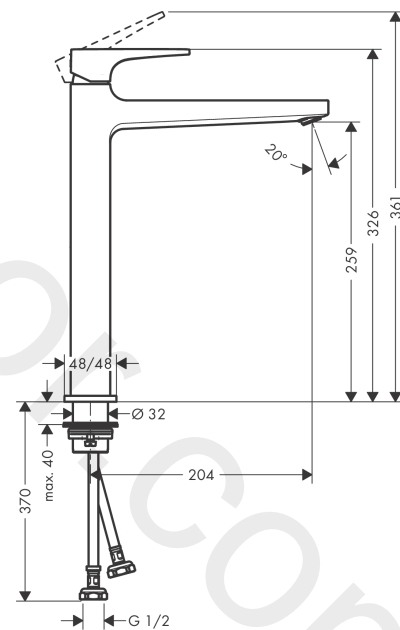

Metropol

Single lever basin mixer 260 with lever handle for wash bowls with push-open waste set

Finish: **Brushed Bronze** Article Number: **32512147**

Description

product features

- consists of: single lever basin mixer, waste set
- ComfortZone 260
- projection: 204 mm
- spout height: 259 mm
- handle variant: lever handle
- spray type: normal spray
- maximum flow rate at 3 bar: 5 l/min
- ceramic cartridge
- temperature limitation adjustable
- suitable for continuous flow water heaters
- push-open waste set G 1¼
- material waste set: metal
- connection type: G ½ connections
- connection dimension: DN15

Technology

Product image

Scale drawing

Metropol

Single lever basin mixer 260 with lever handle for wash bowls with push-open waste set

Finish: **Brushed Bronze** Article Number: **32512147**

Flowchart

Metropol

Single lever basin mixer 260 with lever handle for wash bowls with push-open waste set

Finish: **Brushed Bronze** Article Number: **32512147**

Exploded Drawing

Year of production: >04/20

Metropol

Single lever basin mixer 260 with lever handle for wash bowls with push-open waste set