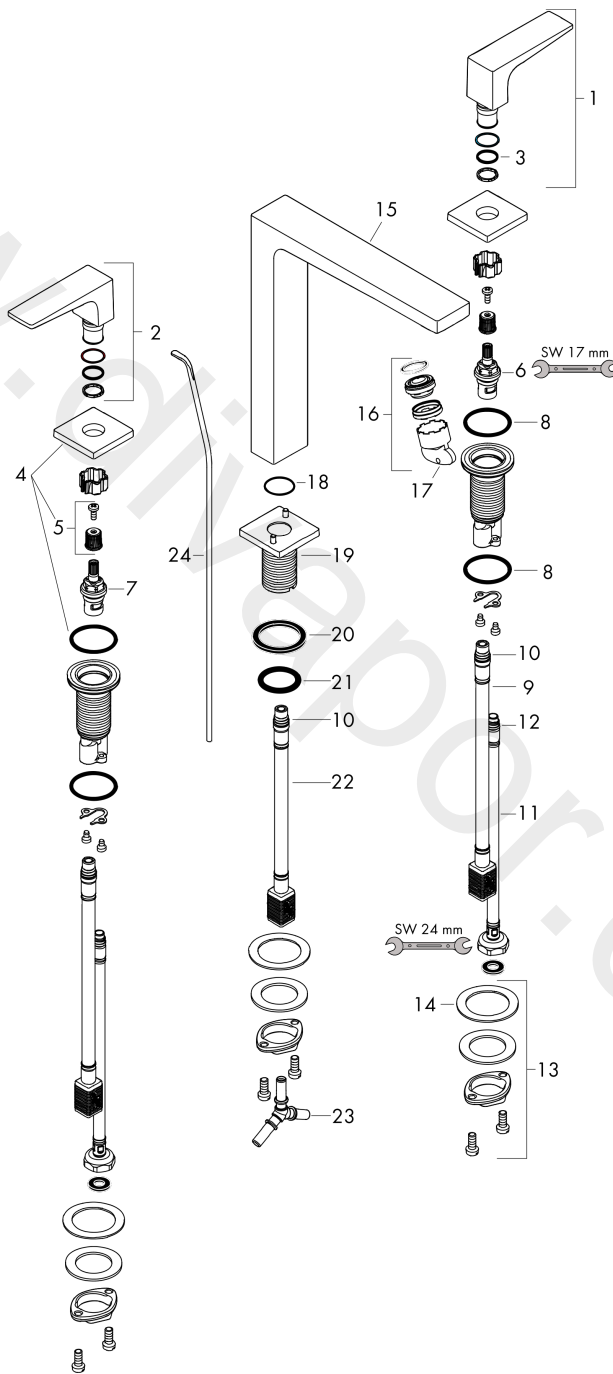

Metropol

3-hole basin mixer 160 with pop-up waste set

Finish: **Brushed Black Chrome** Article Number: **32517347**

Exploded Drawing

Year of production: >03/20

Metropol**3-hole basin mixer 160 with pop-up waste set**Finish: **Brushed Black Chrome** Article Number: **32517347****Spare part list**

Year of production: >03/20

Pos.	Description	Article Number	Price	PU
1	handle for cold water	92917340	£ 96,00	1
2	handle for hot water	92916340	£ 96,00	1
3	O-Ring 14x1,5	98201000	£ 3,30	1
4	escutcheon	92915340	£ 76,00	1
5	handle fixing set	98932000	£ 16,10	1
6	shut off unit left closing	95366000	£ 43,00	1
7	shut off unit right closing	98817000	£ 35,00	1
8	O-ring 33x2,5	92907000	£ 3,30	1
9	connection hose 400 mm M10x1	92914000	£ 64,00	1
10	O-ring 8x1,75	97827000	£ 3,30	1
11	connection hose 450 mm G½	93020000	£ 35,00	1
12	O-ring 6,6x1,6	93019000	£ 3,30	1
13	fixing set (Ø 28)	92909000	£ 43,00	1
14	lever collar	97548000	£ 3,30	1
15	spout 160 mm	93022340	£ 420,00	1
16	aerator M24x1 (5 l/min)	92996000	£ 35,00	1
17	service tool	95661000	£ 6,10	1
18	O-ring 21x1,5	98219000	£ 3,30	1
19	escutcheon for spout	92906340	£ 142,00	1
20	flat seal	98749000	£ 6,10	1
21	O-ring 26x4	92191000	-	1
22	connection hose 200 mm M10x1	92913000	£ 51,00	1
23	hose connection angel	92905000	£ 43,00	1
24	pull rod	96657340	£ 19,80	1
a	pop up waste	94139007	-	1