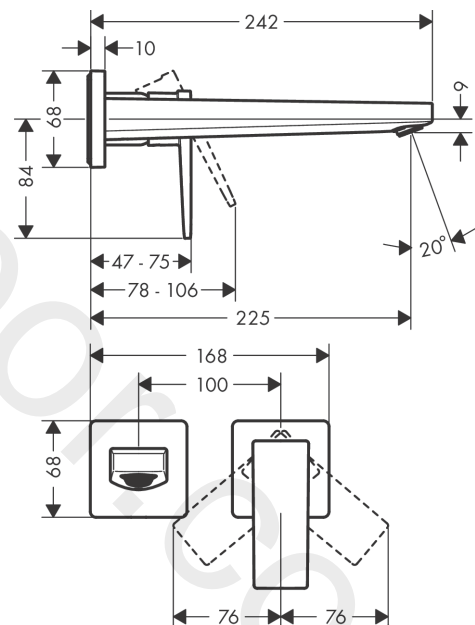

Metropol
Single lever basin mixer for concealed installation wall-mounted with lever handle and spout
22.5 cm
 Finish: **Brushed Bronze** Article Number: **32526147**

Description

product features

- projection: 225 mm
- handle variant: lever handle
- spray type: normal spray
- maximum flow rate at 3 bar: 5 l/min
- ceramic cartridge
- temperature limitation adjustable
- suitable for continuous flow water heaters
- non-closing waste set
- material waste set: metal
- connection type: basic set
- connection dimension: DN15
- handle can be positioned on the right or left, depending on the basic set installation

Technology

Product image

Scale drawing

Flowchart

Metropol
Single lever basin mixer for concealed installation wall-mounted with lever handle and spout
22.5 cm
 Finish: **Brushed Bronze** Article Number: **32526147**

Exploded Drawing

Year of production: >07/19

Metropol
Single lever basin mixer for concealed installation wall-mounted with lever handle and spout
22.5 cm
 Finish: **Brushed Bronze** Article Number: **32526147**

Spare part list

Year of production: >07/19

Pos.	Description	Article Number	Price	PU
1	handle	93163140	£ 64,00	1
2	screw cover	96338000	£ 3,30	1
3	sleeve	93053140	£ 64,00	1
4	escutcheon for handle	93161140	£ 96,00	1
5	nut	93141000	£ 43,00	1
6	O-ring 26x2	98147000	£ 3,30	1
7	cartridge, assy	97685000	£ 64,00	1
8	locking screw for handle	95140000	£ 6,10	1
9	seal	98865000	£ 35,00	1
10	adapter for cartridge	95634000	£ 13,30	1
11	fixing set	97971000	£ 43,00	1
12	spout 225 mm	93166140	£ 260,00	1
13	aerator M24x1 (5 l/min)	92996000	£ 35,00	1
14	service tool	95661000	£ 6,10	1
15	hollow set screw M5x6	94810000	£ 6,10	1
16	O-ring 18x1,5	98231000	£ 3,30	1
17	escutcheon for spout	93162140	£ 64,00	1
18	connecting thread G½	95626000	£ 43,00	1
19	O-ring 13x2	98128000	£ 3,30	1
20	extension set 25 mm for 13622180	31971000	£ 169,00	1
a	base body	13622187	-	1
b	waste	50001140	£ 106,56	1
c	adapter for exchanged connections	93819000	£ 173,00	1