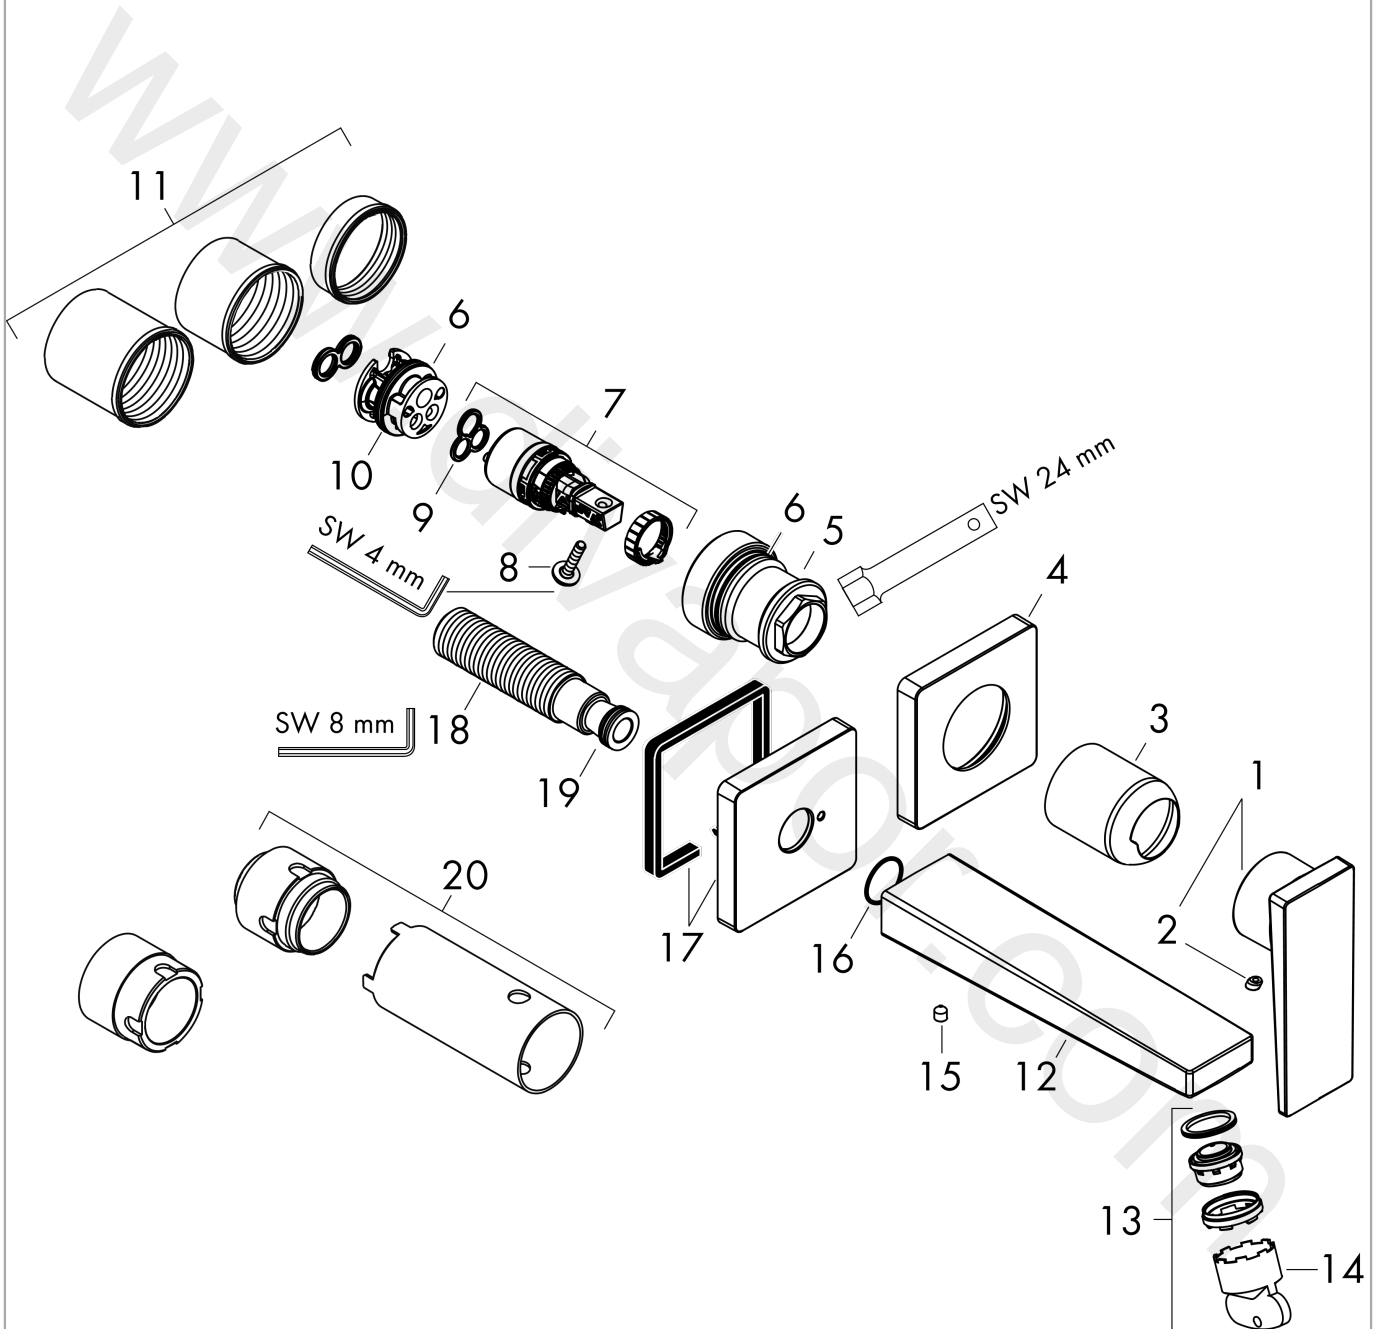

Metropol
Single lever basin mixer for concealed installation wall-mounted with lever handle and spout
22.5 cm
 Finish: **Brushed Bronze** Article Number: **32526147**

Description

product features

- projection: 225 mm
- handle variant: lever handle
- spray type: normal spray
- maximum flow rate at 3 bar: 5 l/min
- ceramic cartridge
- temperature limitation adjustable
- suitable for continuous flow water heaters
- non-closing waste set
- material waste set: metal
- connection type: basic set
- connection dimension: DN15
- handle can be positioned on the right or left, depending on the basic set installation

Technology

Product image

Scale drawing

Flowchart

Metropol
Single lever basin mixer for concealed installation wall-mounted with lever handle and spout
22.5 cm
 Finish: **Brushed Bronze** Article Number: **32526147**

Exploded Drawing

Year of production: >07/19

Metropol
Single lever basin mixer for concealed installation wall-mounted with lever handle and spout
22.5 cm
 Finish: **Brushed Bronze** Article Number: **32526147**

Spare part list

Year of production: >07/19

Pos.	Description	Article Number	Price	PU
1	handle	93163140	£ 64,00	1
2	screw cover	96338000	£ 3,30	1
3	sleeve	93053140	£ 64,00	1
4	escutcheon for handle	93161140	£ 96,00	1
5	nut	93141000	£ 43,00	1
6	O-ring 26x2	98147000	£ 3,30	1
7	cartridge, assy	97685000	£ 64,00	1
8	locking screw for handle	95140000	£ 6,10	1
9	seal	98865000	£ 35,00	1
10	adapter for cartridge	95634000	£ 13,30	1
11	fixing set	97971000	£ 43,00	1
12	spout 225 mm	93166140	£ 260,00	1
13	aerator M24x1 (5 l/min)	92996000	£ 35,00	1
14	service tool	95661000	£ 6,10	1
15	hollow set screw M5x6	94810000	£ 6,10	1
16	O-ring 18x1,5	98231000	£ 3,30	1
17	escutcheon for spout	93162140	£ 64,00	1
18	connecting thread G½	95626000	£ 43,00	1
19	O-ring 13x2	98128000	£ 3,30	1
20	extension set 25 mm for 13622180	31971000	£ 169,00	1
a	base body	13622187	-	1
b	waste	50001140	£ 106,56	1
c	adapter for exchanged connections	93819000	£ 173,00	1