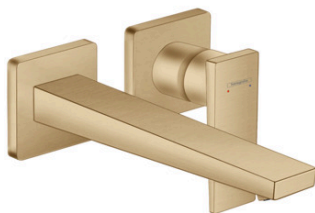

Metropol
Single lever basin mixer for concealed installation wall-mounted with lever handle and spout
22.5 cm
 Finish: **Brushed Bronze** Article Number: **32526147**

Description

product features

- projection: 225 mm
- handle variant: lever handle
- spray type: normal spray
- maximum flow rate at 3 bar: 5 l/min
- ceramic cartridge
- temperature limitation adjustable
- suitable for continuous flow water heaters
- non-closing waste set
- material waste set: metal
- connection type: basic set
- connection dimension: DN15
- handle can be positioned on the right or left, depending on the basic set installation

Technology

Product image

Scale drawing

Flowchart

Metropol
Single lever basin mixer for concealed installation wall-mounted with lever handle and spout
22.5 cm
 Finish: **Brushed Bronze** Article Number: **32526147**

Exploded Drawing

Year of production: >07/19

Metropol
Single lever basin mixer for concealed installation wall-mounted with lever handle and spout
22.5 cm
 Finish: **Brushed Bronze** Article Number: **32526147**