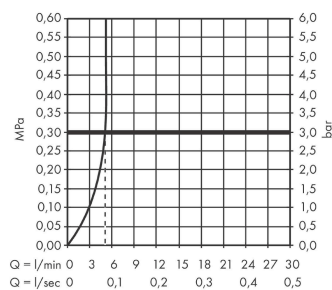

Metropol
Single lever basin mixer for concealed installation wall-mounted with lever handle and spout
22.5 cm
 Finish: **Brushed Bronze** Article Number: **32526147**

Description

product features

- projection: 225 mm
- handle variant: lever handle
- spray type: normal spray
- maximum flow rate at 3 bar: 5 l/min
- ceramic cartridge
- temperature limitation adjustable
- suitable for continuous flow water heaters
- non-closing waste set
- material waste set: metal
- connection type: basic set
- connection dimension: DN15
- handle can be positioned on the right or left, depending on the basic set installation

Technology

Product image

Scale drawing

Flowchart

Metropol
Single lever basin mixer for concealed installation wall-mounted with lever handle and spout
22.5 cm
 Finish: **Brushed Bronze** Article Number: **32526147**