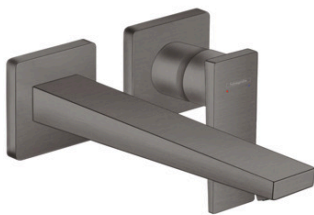

Metropol

Single lever basin mixer for concealed installation wall-mounted with lever handle and spout
22.5 cm

Finish: **Brushed Black Chrome** Article Number: **32526347**

Description

product features

- projection: 225 mm
- handle variant: lever handle
- spray type: normal spray
- maximum flow rate at 3 bar: 5 l/min
- ceramic cartridge
- temperature limitation adjustable
- suitable for continuous flow water heaters
- non-closing waste set
- material waste set: metal
- connection type: basic set
- connection dimension: DN15
- handle can be positioned on the right or left, depending on the basic set installation

Technology

Product image