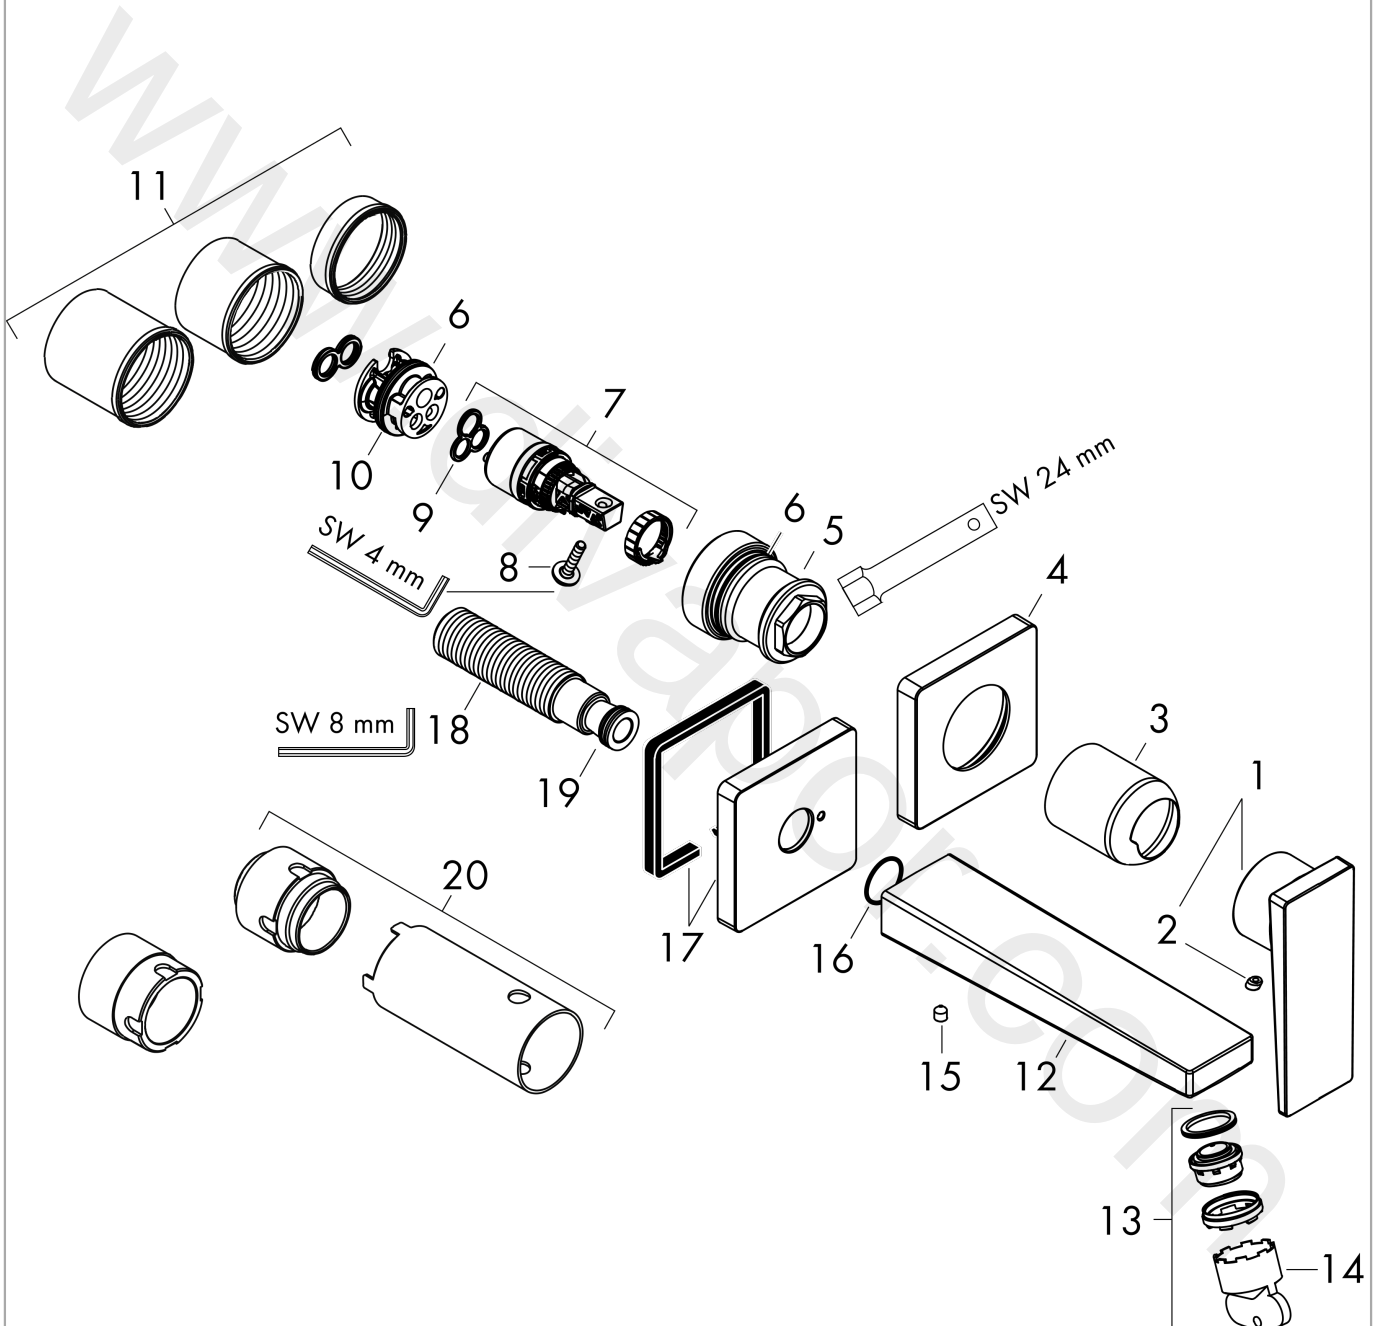

#### product features

- projection: 225 mm
- handle variant: lever handle
- spray type: normal spray
- maximum flow rate at 3 bar: 5 l/min
- ceramic cartridge
- temperature limitation adjustable
- suitable for continuous flow water heaters
- non-closing waste set
- material waste set: metal
- connection type: basic set
- connection dimension: DN15
- handle can be positioned on the right or left, depending on the basic set installation

### Flowchart

**Metropol**  
**Single lever basin mixer for concealed installation wall-mounted with lever handle and spout**  
**22.5 cm**  
 Finish: **Brushed Black Chrome** Article Number: **32526347**

**Exploded Drawing**

Year of production: >07/19

**Metropol**  
**Single lever basin mixer for concealed installation wall-mounted with lever handle and spout**  
**22.5 cm**  
 Finish: **Brushed Black Chrome** Article Number: **32526347**

## Spare part list

Year of production: >07/19

Pos.	Description	Article Number	Price	PU
1	handle	93163340	£ 64,00	1
2	screw cover	96338000	£ 3,30	1
3	sleeve	93053340	£ 64,00	1
4	escutcheon for handle	93161340	£ 96,00	1
5	nut	93141000	£ 43,00	1
6	O-ring 26x2	98147000	£ 3,30	1
7	cartridge, assy	97685000	£ 64,00	1
8	locking screw for handle	95140000	£ 6,10	1
9	seal	98865000	£ 35,00	1
10	adapter for cartridge	95634000	£ 13,30	1
11	fixing set	97971000	£ 43,00	1
12	spout 225 mm	93166340	£ 260,00	1
13	aerator M24x1 (5 l/min)	92996000	£ 35,00	1
14	service tool	95661000	£ 6,10	1
15	hollow set screw M5x6	94810000	£ 6,10	1
16	O-ring 18x1,5	98231000	£ 3,30	1
17	escutcheon for spout	93162340	£ 64,00	1
18	connecting thread G½	95626000	£ 43,00	1
19	O-ring 13x2	98128000	£ 3,30	1
20	extension set 25 mm for 13622180	31971000	£ 169,00	1
a	base body	13622187	-	1
b	waste	50001340	£ 106,56	1
c	adapter for exchanged connections	93819000	£ 173,00	1