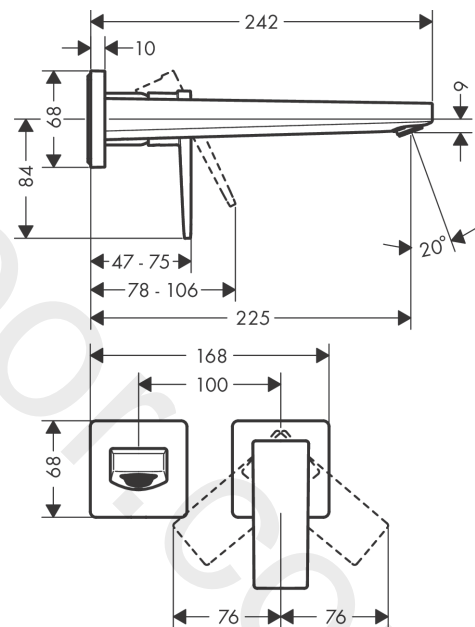

#### product features

- projection: 225 mm
- handle variant: lever handle
- spray type: normal spray
- maximum flow rate at 3 bar: 5 l/min
- ceramic cartridge
- temperature limitation adjustable
- suitable for continuous flow water heaters
- non-closing waste set
- material waste set: metal
- connection type: basic set
- connection dimension: DN15
- handle can be positioned on the right or left, depending on the basic set installation

### Scale drawing

### Flowchart

**Metropol**  
**Single lever basin mixer for concealed installation wall-mounted with lever handle and spout**  
**22.5 cm**  
 Finish: **Brushed Black Chrome** Article Number: **32526347**

**Exploded Drawing**

Year of production: >07/19

**Metropol**  
**Single lever basin mixer for concealed installation wall-mounted with lever handle and spout**  
**22.5 cm**  
 Finish: **Brushed Black Chrome** Article Number: **32526347**