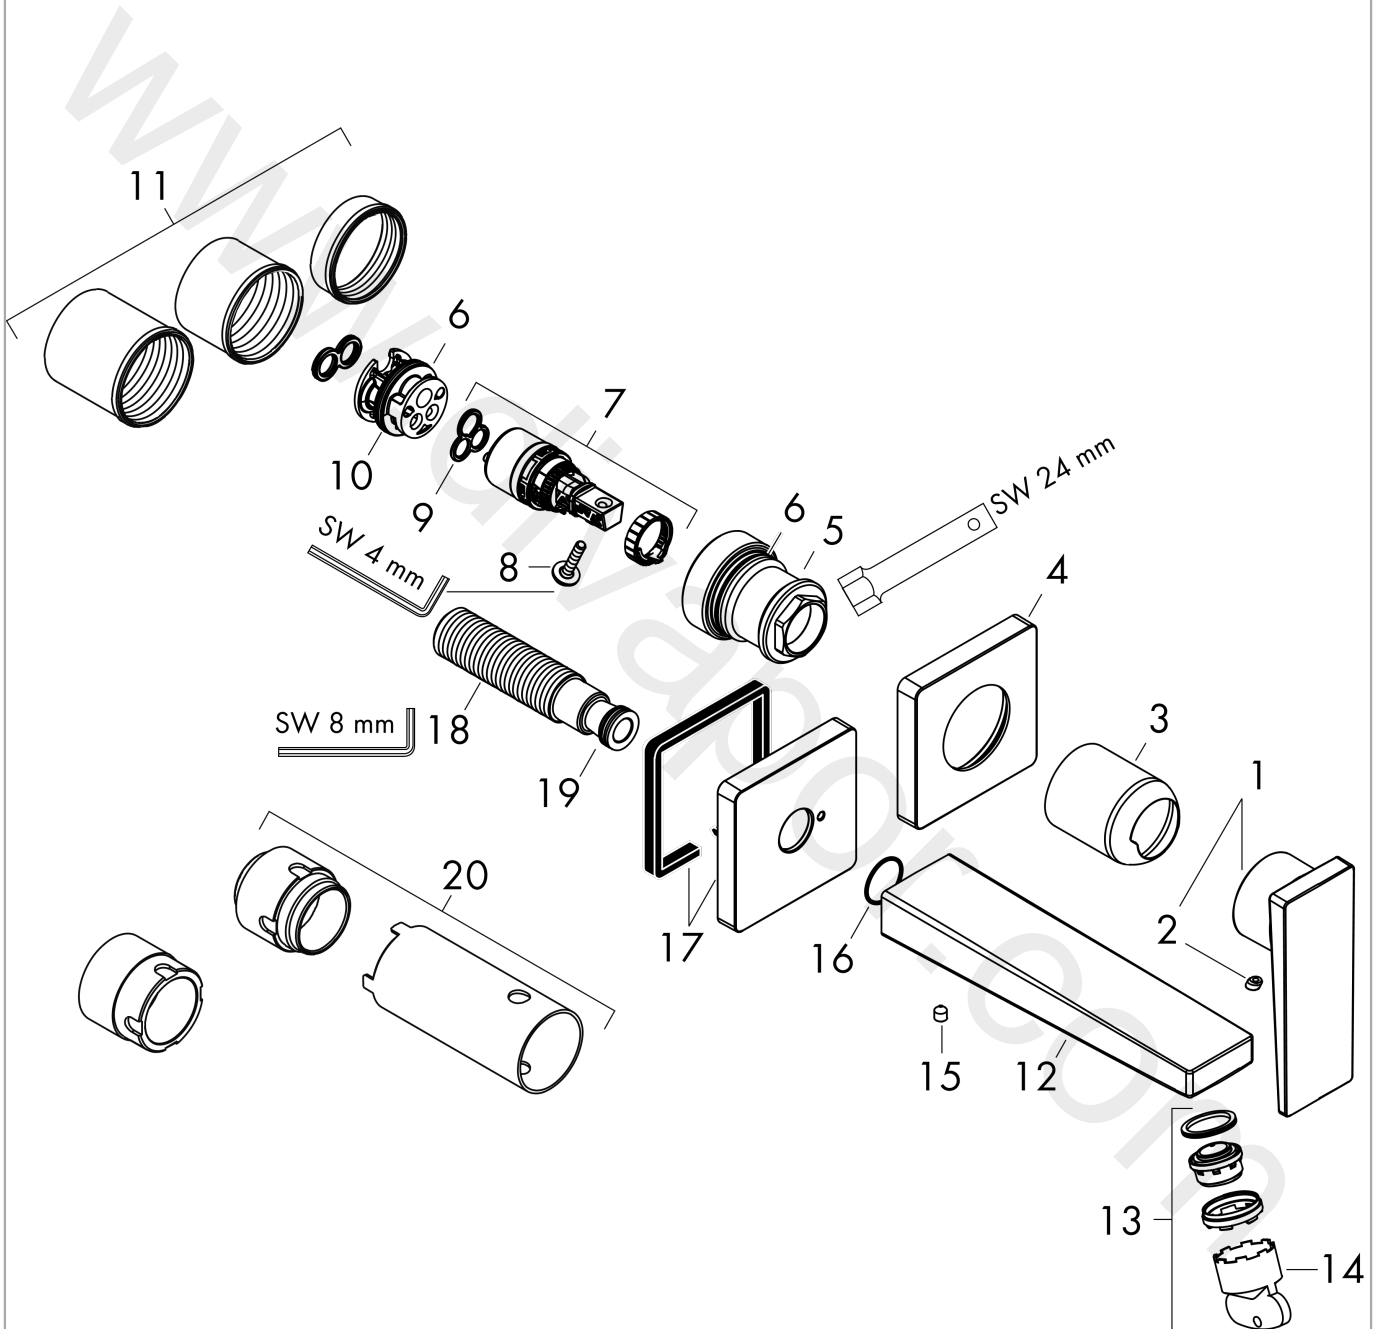

#### product features

- projection: 225 mm
- handle variant: lever handle
- spray type: normal spray
- maximum flow rate at 3 bar: 5 l/min
- ceramic cartridge
- temperature limitation adjustable
- suitable for continuous flow water heaters
- non-closing waste set
- material waste set: metal
- connection type: basic set
- connection dimension: DN15
- handle can be positioned on the right or left, depending on the basic set installation

### Scale drawing

### Flowchart

**Metropol**  
**Single lever basin mixer for concealed installation wall-mounted with lever handle and spout**  
**22.5 cm**  
 Finish: **Matt White** Article Number: **32526707**

**Exploded Drawing**

Year of production: >07/19

**Metropol**  
**Single lever basin mixer for concealed installation wall-mounted with lever handle and spout**  
**22.5 cm**  
 Finish: **Matt White** Article Number: **32526707**