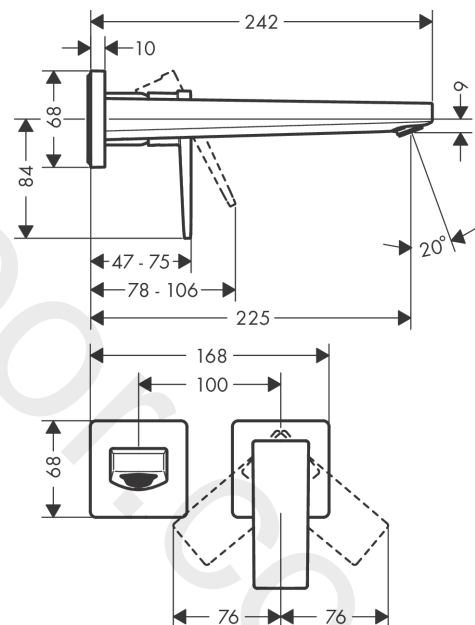

#### product features

- projection: 225 mm
- handle variant: lever handle
- spray type: normal spray
- maximum flow rate at 3 bar: 5 l/min
- ceramic cartridge
- temperature limitation adjustable
- suitable for continuous flow water heaters
- non-closing waste set
- material waste set: metal
- connection type: basic set
- connection dimension: DN15
- handle can be positioned on the right or left, depending on the basic set installation

### Scale drawing

### Flowchart

**Metropol**  
**Single lever basin mixer for concealed installation wall-mounted with lever handle and spout**  
**22.5 cm**  
 Finish: **Matt White** Article Number: **32526707**

**Exploded Drawing**

Year of production: >07/19

**Metropol**  
**Single lever basin mixer for concealed installation wall-mounted with lever handle and spout**  
**22.5 cm**  
 Finish: **Matt White** Article Number: **32526707**