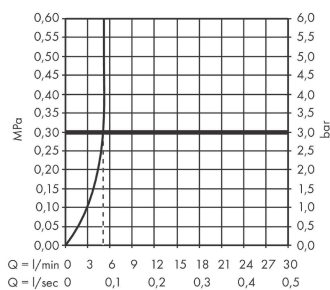

Metropol

Single lever basin mixer for concealed installation wall-mounted with lever handle and spout
22.5 cm

Finish: **Matt White** Article Number: **32526707**

Description

product features

- projection: 225 mm
- handle variant: lever handle
- spray type: normal spray
- maximum flow rate at 3 bar: 5 l/min
- ceramic cartridge
- temperature limitation adjustable
- suitable for continuous flow water heaters
- non-closing waste set
- material waste set: metal
- connection type: basic set
- connection dimension: DN15
- handle can be positioned on the right or left, depending on the basic set installation

Technology

Product image

Scale drawing

Flowchart