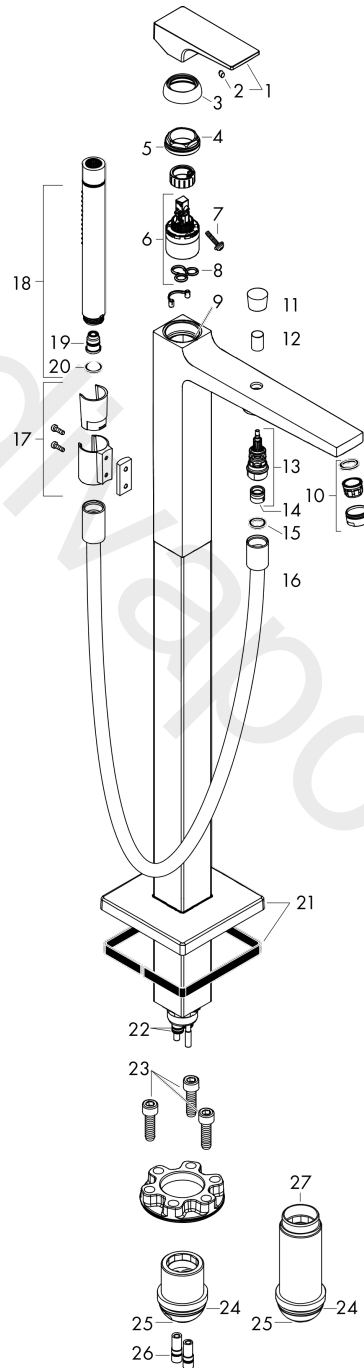

##### product features

- consists of: single lever bath mixer floor standing, baton hand shower, shower hose, shower holder
- 2 functions
- projection: 235 mm
- spray type mixer: normal spray
- spray type hand shower: Rain, MonoRain
- maximum flow rate at 3 bar: 18 l/min
- ceramic cartridge
- temperature limitation adjustable
- diverter with automatic resetting
- non-return valve
- connection dimension: DN15
- connection type: basic set
- deck mounted
- min. operating pressure: 1 bar
- max. operating pressure: 10 bar

#### Scale drawing

**Metropol**  
**Single lever bath mixer floor-standing with lever handle**  
 Finish: **Brushed Bronze** Article Number: **32532147**

**Flowchart**

www.divapor.com

**Metropol**  
**Single lever bath mixer floor-standing with lever handle**  
 Finish: **Brushed Bronze** Article Number: **32532147**

Exploded Drawing

Year of production: >03/20

**Metropol****Single lever bath mixer floor-standing with lever handle**Finish: **Brushed Bronze** Article Number: **32532147****Spare part list**

Year of production: &gt;03/20

Pos.	Description	Article Number	Price	PU
1	handle	93075140	-	1
2	screw cover	96338000	-	1
3	flange	97406140	-	1
4	nut	97209000	-	1
5	O-Ring 32x2	98193000	-	1
6	cartridge, assy	92730000	-	1
7	locking screw for handle	95140000	-	1
8	seal	95008000	-	1
9	O-ring 35x2	92604000	-	1
10	aerator M24x1 (30 l/min)	96512140	-	1
11	diverter knob	95284140	-	1
12	sleeve	97979140	-	1
13	selector	97978000	-	1
14	non return valve	97980000	-	1
15	seal	98058000	-	1
16	shower hose 1,25 m	28282140	-	1
17	shower holder, assy	96295140	-	1
19	filter packing	94246000	-	1
20	escutcheon	93245140	-	1
21	hexagon socket screw M10x35	97670000	-	1
22	O-ring 9x1,5	98117000	-	1
23	O-ring 44x2,5	98162000	-	1
24	O-ring 29x3	98371000	-	1
25	O-ring 7x2	98419000	-	1
26	extension set 60 mm	93882000	-	1
a	-	10452187	-	1