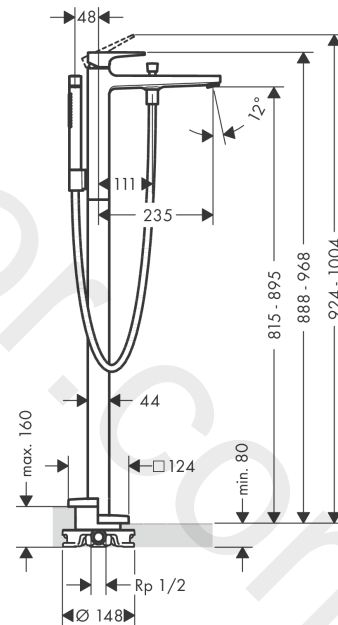

Metropol

Single lever bath mixer floor-standing with lever handle

Finish: **Brushed Bronze** Article Number: **32532147**

Description

product features

- consists of: single lever bath mixer floor standing, baton hand shower, shower hose, shower holder
- 2 functions
- projection: 235 mm
- spray type mixer: normal spray
- spray type hand shower: Rain, MonoRain
- maximum flow rate at 3 bar: 18 l/min
- ceramic cartridge
- temperature limitation adjustable
- diverter with automatic resetting
- non-return valve
- connection dimension: DN15
- connection type: basic set
- deck mounted
- min. operating pressure: 1 bar
- max. operating pressure: 10 bar

Technology

Product image

Scale drawing