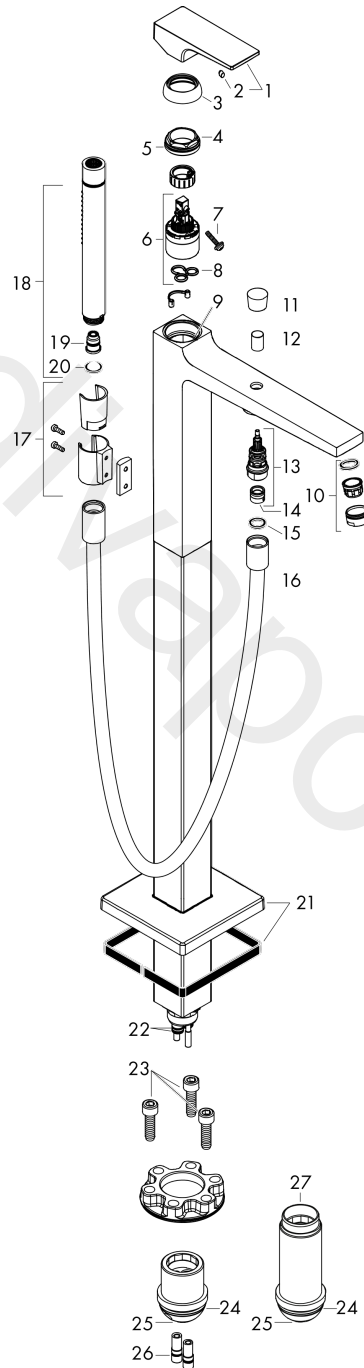

**Metropol**  
**Single lever bath mixer floor-standing with lever handle**  
 Surfaces: Article Number: **32532677**

**Exploded Drawing**

Year of production: **07/19 - 10/20**

**Metropol****Single lever bath mixer floor-standing with lever handle**Surfaces: Article Number: **32532677****Spare part list**Year of production: **07/19 - 10/20**

Pos.	Description	Article Number	Price	PU
1	handle	93076670	-	1
2	screw cover	96338000	-	1
3	flange	97406670	-	1
4	nut	97209000	-	1
5	O-Ring 32x2	98193000	-	1
6	cartridge, assy	92730000	-	1
7	locking screw for handle	95140000	-	1
8	seal	95008000	-	1
9	O-ring 35x2	92604000	-	1
10	aerator M24x1 (30 l/min)	96512670	-	1
11	diverter knob	95284670	-	1
12	sleeve	97979670	-	1
13	selector	97978000	-	1
14	non return valve	97980000	-	1
15	seal	98058000	-	1
16	shower hose 1,25 m	28282670	-	1
18	handshower	28532XXX	-	-
19	back flow preventor cartridge	93339000	-	1
20	filter packing	94246000	-	1
21	escutcheon	93245670	-	1
22	O-ring 9x1,5	98117000	-	1
23	hexagon socket screw M10x35	97670000	-	1
24	O-ring 44x2,5	98162000	-	1
25	O-ring 29x3	98371000	-	1
26	O-ring 7x2	98419000	-	1
27	extension set 60 mm	97686000	-	1