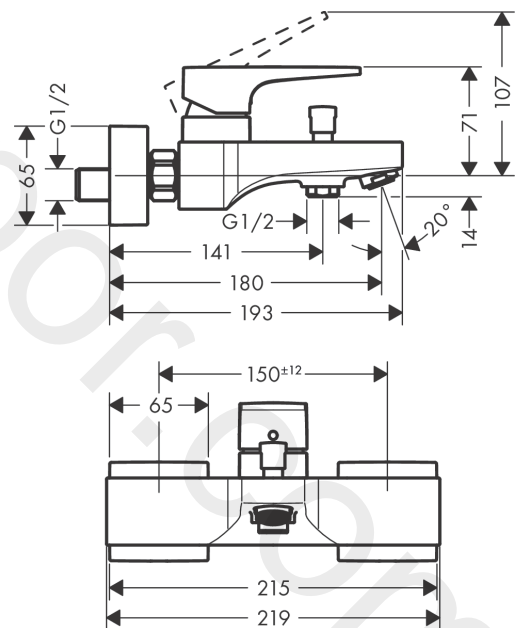

Metropol

Single lever bath mixer for exposed installation with lever handle 3 ticks

Finish: **Matt White** Article Number: **32535709**

Description

product features

- 2 functions
- projection: 180 mm
- centre distance: 150 ± 12 mm
- ceramic cartridge
- temperature limitation adjustable
- diverter with automatic resetting
- protected against backflow, according to DIN EN 1717
- with silencer
- suitable for continuous flow water heaters
- connection dimension: DN15
- connection type: s-shaped connections
- wall-mounted
- min. operating pressure: 1 bar
- max. operating pressure: 10 bar

Technology

Product image

Scale drawing

Metropol
Single lever bath mixer for exposed installation with lever handle 3 ticks
 Finish: **Matt White** Article Number: **32535709**

Flowchart

www.divapor.com

Metropol

Single lever bath mixer for exposed installation with lever handle 3 ticks

Finish: **Matt White** Article Number: **32535709**

Exploded Drawing

Year of production: >04/20

Metropol**Single lever bath mixer for exposed installation with lever handle 3 ticks**Finish: **Matt White** Article Number: **32535709****Spare part list**

Year of production: >04/20

Pos.	Description	Article Number	Price	PU
1	handle	93075700	£ 96,00	1
2	screw cover	96338000	£ 3,30	1
3	flange	93078700	£ 33,00	1
4	nut	93079000	£ 64,00	1
5	O-ring 30x1,5	98433000	£ 3,30	1
6	O-ring 33x1,5	98164000	£ 3,30	1
7	cartridge, assy	95646000	£ 96,00	1
8	locking screw for handle	95140000	£ 6,10	1
9	seal	95008000	£ 9,00	1
10	diverter knob	97981700	£ 33,00	1
11	sleeve	97979700	£ 51,00	1
12	selector	97978029	-	1
13	non return valve	92622000	£ 25,00	1
14	O-Ring 14x2,5	98189000	£ 3,30	1
15	aerator M24x1 (30 l/min)	96512700	£ 25,00	1
16	set of nuts	96157700	£ 51,00	1
17	connecting thread	97220000	£ 16,10	1
18	O-ring 15x2	98163000	£ 3,30	1
19	filter packing	96922000	£ 9,00	1
20	escutcheon	93077700	£ 76,00	1
21	set of S-unions (±12 mm)	94140000	£ 51,00	1
22	noise reduction	96429000	£ 6,10	1