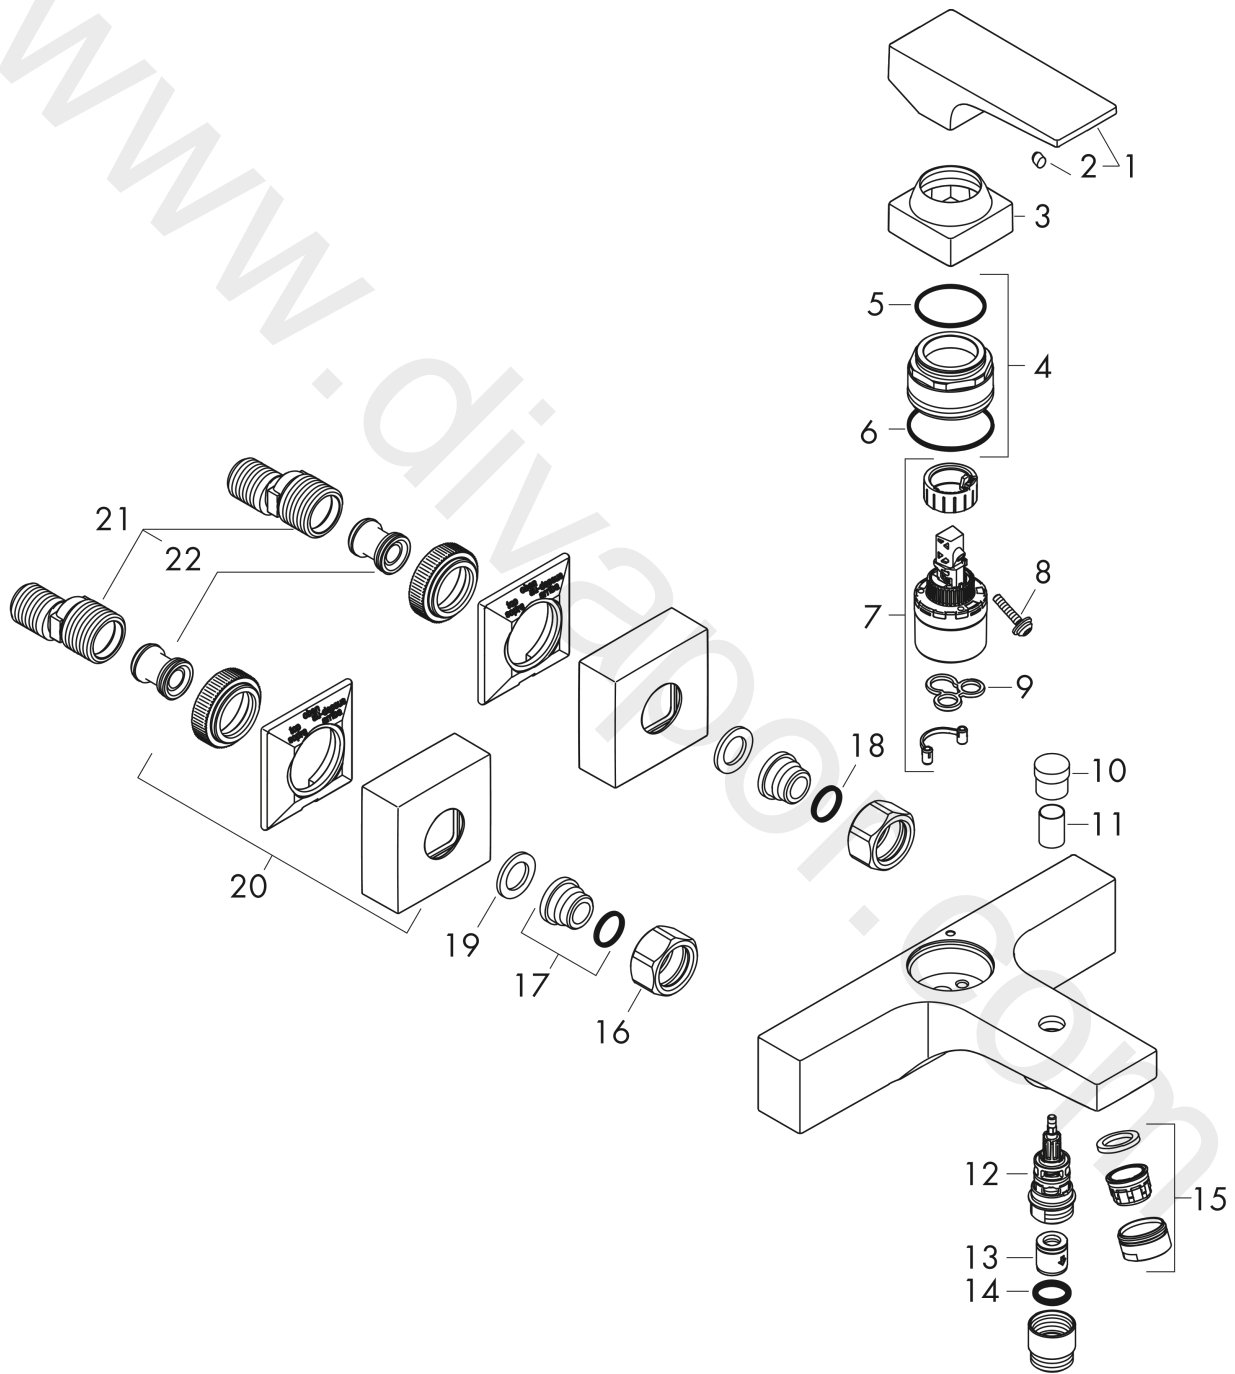

Metropol

Single lever bath mixer for exposed installation with lever handle 3 ticks

Finish: **Matt White** Article Number: **32535709**

Description

product features

- 2 functions
- projection: 180 mm
- centre distance: 150 ± 12 mm
- ceramic cartridge
- temperature limitation adjustable
- diverter with automatic resetting
- protected against backflow, according to DIN EN 1717
- with silencer
- suitable for continuous flow water heaters
- connection dimension: DN15
- connection type: s-shaped connections
- wall-mounted
- min. operating pressure: 1 bar
- max. operating pressure: 10 bar

Technology

Product image

Scale drawing

Metropol
Single lever bath mixer for exposed installation with lever handle 3 ticks
 Finish: **Matt White** Article Number: **32535709**

Flowchart

www.divapor.com

Metropol

Single lever bath mixer for exposed installation with lever handle 3 ticks

Finish: **Matt White** Article Number: **32535709**

Exploded Drawing

Year of production: >04/20

Metropol**Single lever bath mixer for exposed installation with lever handle 3 ticks**Finish: **Matt White** Article Number: **32535709****Spare part list**

Year of production: >04/20

Pos.	Description	Article Number	Price	PU
1	handle	93075700	£ 96,00	1
2	screw cover	96338000	£ 3,30	1
3	flange	93078700	£ 33,00	1
4	nut	93079000	£ 64,00	1
5	O-ring 30x1,5	98433000	£ 3,30	1
6	O-ring 33x1,5	98164000	£ 3,30	1
7	cartridge, assy	95646000	£ 96,00	1
8	locking screw for handle	95140000	£ 6,10	1
9	seal	95008000	£ 9,00	1
10	diverter knob	97981700	£ 33,00	1
11	sleeve	97979700	£ 51,00	1
12	selector	97978029	-	1
13	non return valve	92622000	£ 25,00	1
14	O-Ring 14x2,5	98189000	£ 3,30	1
15	aerator M24x1 (30 l/min)	96512700	£ 25,00	1
16	set of nuts	96157700	£ 51,00	1
17	connecting thread	97220000	£ 16,10	1
18	O-ring 15x2	98163000	£ 3,30	1
19	filter packing	96922000	£ 9,00	1
20	escutcheon	93077700	£ 76,00	1
21	set of S-unions (±12 mm)	94140000	£ 51,00	1
22	noise reduction	96429000	£ 6,10	1