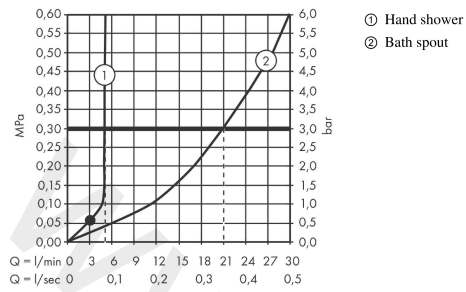

Metropol

Single lever bath mixer for exposed installation with lever handle 3 ticks

Finish: **Matt White** Article Number: **32535709**

Description

product features

- 2 functions
- projection: 180 mm
- centre distance: 150 ± 12 mm
- ceramic cartridge
- temperature limitation adjustable
- diverter with automatic resetting
- protected against backflow, according to DIN EN 1717
- with silencer
- suitable for continuous flow water heaters
- connection dimension: DN15
- connection type: s-shaped connections
- wall-mounted
- min. operating pressure: 1 bar
- max. operating pressure: 10 bar

Technology

Product image

Scale drawing

Metropol
Single lever bath mixer for exposed installation with lever handle 3 ticks
 Finish: **Matt White** Article Number: **32535709**

Flowchart

www.divapor.com

Metropol