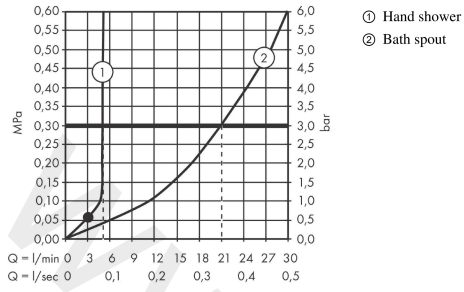

Metropol

Single lever bath mixer for exposed installation with lever handle 3 ticks

Finish: **Polished Gold Optic** Article Number: **32535999**

Description

product features

- 2 functions
- projection: 180 mm
- centre distance: 150 ± 12 mm
- ceramic cartridge
- temperature limitation adjustable
- diverter with automatic resetting
- protected against backflow, according to DIN EN 1717
- with silencer
- suitable for continuous flow water heaters
- connection dimension: DN15
- connection type: s-shaped connections
- wall-mounted
- min. operating pressure: 1 bar
- max. operating pressure: 10 bar

Technology

Product image

Scale drawing

Metropol

Single lever bath mixer for exposed installation with lever handle 3 ticks

Finish: **Polished Gold Optic** Article Number: **32535999**

Flowchart

Metropol