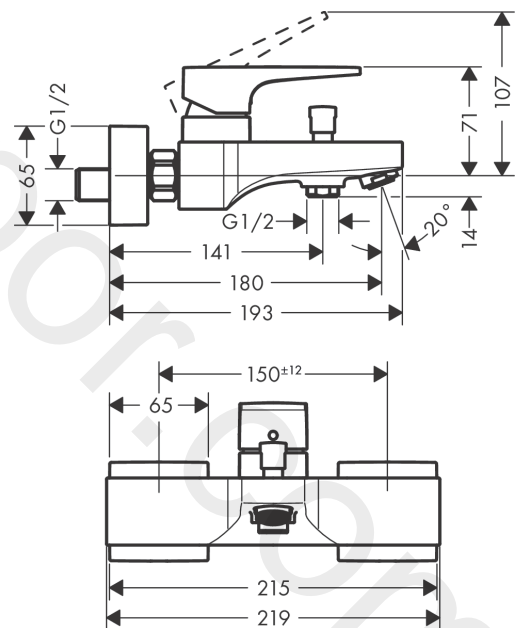

Metropol

Single lever bath mixer for exposed installation with lever handle 3 ticks

Finish: **Polished Gold Optic** Article Number: **32535999**

Description

product features

- 2 functions
- projection: 180 mm
- centre distance: 150 ± 12 mm
- ceramic cartridge
- temperature limitation adjustable
- diverter with automatic resetting
- protected against backflow, according to DIN EN 1717
- with silencer
- suitable for continuous flow water heaters
- connection dimension: DN15
- connection type: s-shaped connections
- wall-mounted
- min. operating pressure: 1 bar
- max. operating pressure: 10 bar

Technology

Product image

Scale drawing

Metropol

Single lever bath mixer for exposed installation with lever handle 3 ticks

Finish: **Polished Gold Optic** Article Number: **32535999**

Flowchart

Metropol

Single lever bath mixer for exposed installation with lever handle 3 ticks

Finish: **Polished Gold Optic** Article Number: **32535999**

Exploded Drawing

Year of production: >04/20

Metropol

Single lever bath mixer for exposed installation with lever handle 3 ticks

Finish: Polished Gold Optic Article Number: 32535999

Spare part list

Year of production: >04/20

Pos.	Description	Article Number	Price	PU
1	handle	93075990	£ 96,00	1
2	screw cover	96338000	£ 3,30	1
3	flange	93078990	£ 33,00	1
4	nut	93079000	£ 64,00	1
5	O-ring 30x1,5	98433000	£ 3,30	1
6	O-ring 33x1,5	98164000	£ 3,30	1
7	cartridge, assy	95646000	£ 96,00	1
8	locking screw for handle	95140000	£ 6,10	1
9	seal	95008000	£ 9,00	1
10	diverter knob	97981990	£ 33,00	1
11	sleeve	97979990	-	1
12	selector	97978029	-	1
13	non return valve	92622000	£ 25,00	1
14	O-Ring 14x2,5	98189000	£ 3,30	1
15	aerator M24x1 (30 l/min)	96512990	£ 25,00	1
16	set of nuts	96157990	£ 51,00	1
17	connecting thread	97220000	£ 16,10	1
18	O-ring 15x2	98163000	£ 3,30	1
19	filter packing	96922000	£ 9,00	1
20	escutcheon	93077990	£ 76,00	1
21	set of S-unions (±12 mm)	94140000	£ 51,00	1
22	noise reduction	96429000	£ 6,10	1