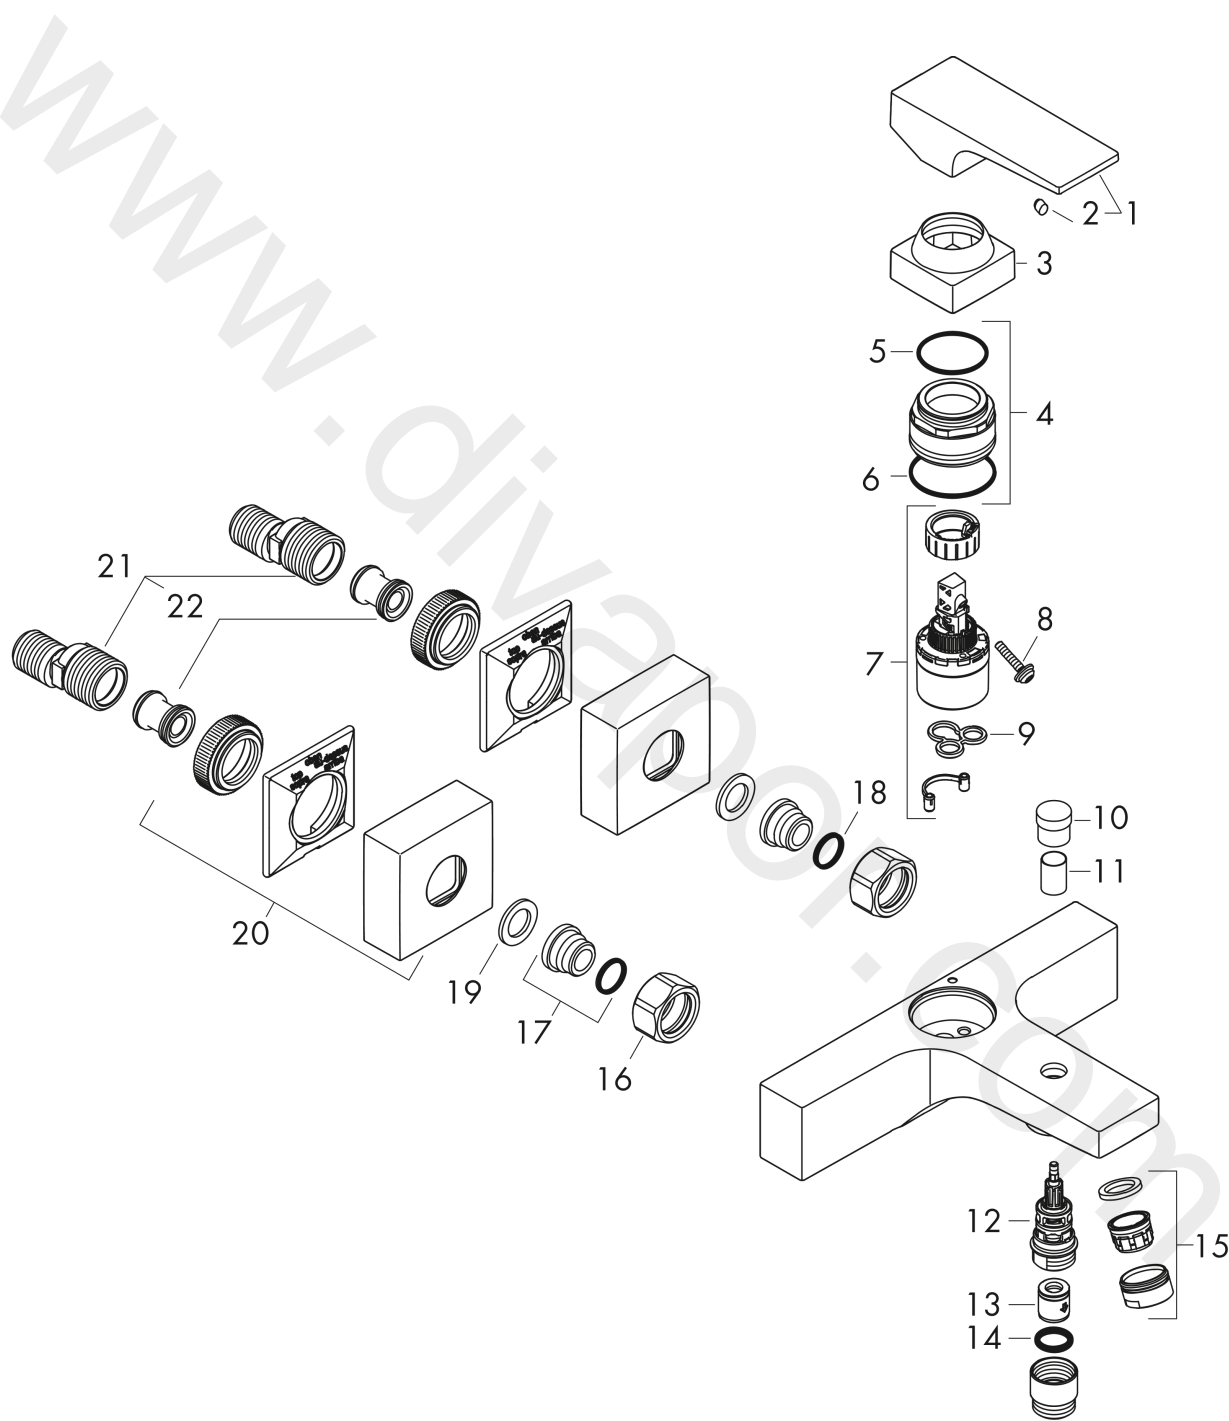

Metropol

Single lever bath mixer for exposed installation with lever handle 3 ticks

Finish: **Polished Gold Optic** Article Number: **32535999**

Description

product features

- 2 functions
- projection: 180 mm
- centre distance: 150 ± 12 mm
- ceramic cartridge
- temperature limitation adjustable
- diverter with automatic resetting
- protected against backflow, according to DIN EN 1717
- with silencer
- suitable for continuous flow water heaters
- connection dimension: DN15
- connection type: s-shaped connections
- wall-mounted
- min. operating pressure: 1 bar
- max. operating pressure: 10 bar

Technology

Product image

Scale drawing

Metropol

Single lever bath mixer for exposed installation with lever handle 3 ticks

Finish: **Polished Gold Optic** Article Number: **32535999**

Flowchart

Metropol

Single lever bath mixer for exposed installation with lever handle 3 ticks

Finish: **Polished Gold Optic** Article Number: **32535999**

Exploded Drawing

Year of production: >04/20

Metropol

Single lever bath mixer for exposed installation with lever handle 3 ticks

Finish: Polished Gold Optic Article Number: 32535999

Spare part list

Year of production: >04/20

Pos.	Description	Article Number	Price	PU
1	handle	93075990	£ 96,00	1
2	screw cover	96338000	£ 3,30	1
3	flange	93078990	£ 33,00	1
4	nut	93079000	£ 64,00	1
5	O-ring 30x1,5	98433000	£ 3,30	1
6	O-ring 33x1,5	98164000	£ 3,30	1
7	cartridge, assy	95646000	£ 96,00	1
8	locking screw for handle	95140000	£ 6,10	1
9	seal	95008000	£ 9,00	1
10	diverter knob	97981990	£ 33,00	1
11	sleeve	97979990	-	1
12	selector	97978029	-	1
13	non return valve	92622000	£ 25,00	1
14	O-Ring 14x2,5	98189000	£ 3,30	1
15	aerator M24x1 (30 l/min)	96512990	£ 25,00	1
16	set of nuts	96157990	£ 51,00	1
17	connecting thread	97220000	£ 16,10	1
18	O-ring 15x2	98163000	£ 3,30	1
19	filter packing	96922000	£ 9,00	1
20	escutcheon	93077990	£ 76,00	1
21	set of S-unions (±12 mm)	94140000	£ 51,00	1
22	noise reduction	96429000	£ 6,10	1