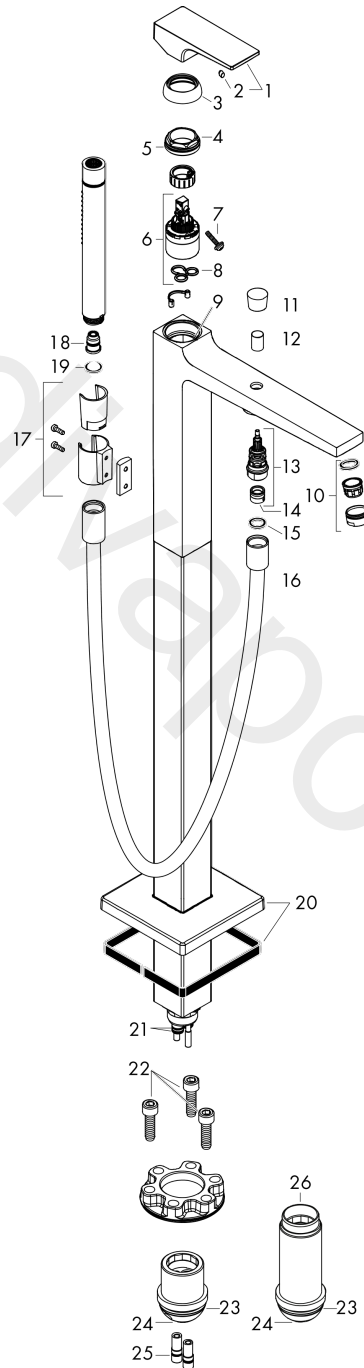

Metropol
Single lever bath mixer floor-standing with lever handle 2 ticks
 Surfaces: Article Number: **32536009**

Exploded Drawing

Year of production: **04/20 - 10/20**

Metropol
Single lever bath mixer floor-standing with lever handle 2 ticks
 Surfaces: Article Number: **32536009**

Spare part list

Year of production: **04/20 - 10/20**

Pos.	Description	Article Number	Price	PU
1	handle	93075000	£ 64,00	1
2	screw cover	96338000	£ 3,30	1
3	flange	97406000	£ 20,50	1
4	nut	97209000	£ 16,10	1
5	O-Ring 32x2	98193000	£ 3,30	1
6	cartridge, assy	95646000	£ 96,00	1
7	locking screw for handle	95140000	£ 6,10	1
8	seal	95008000	£ 9,00	1
9	O-ring 35x2	92604000	£ 6,10	1
10	aerator M24x1 (30 l/min)	96512000	£ 16,10	1
11	diverter knob	95284000	£ 43,00	1
12	sleeve	97979000	£ 16,10	1
13	selector	97978019	-	1
14	non return valve	92839000	£ 16,10	1
15	seal	98058000	£ 3,30	1
16	shower hose 1,25 m	28282000	£ 67,00	1
17	shower holder, assy	96295000	£ 35,00	1
18	back flow preventor cartridge	93339000	£ 20,50	1
19	filter packing	94246000	£ 3,30	1
20	escutcheon	93245000	£ 64,00	1
21	O-ring 9x1,5	98117000	£ 3,30	1
22	hexagon socket screw M10x35	97670000	£ 16,10	1
23	O-ring 44x2,5	98162000	£ 3,30	1
24	O-ring 29x3	98371000	£ 6,10	1
25	O-ring 7x2	98419000	£ 3,30	1
26	extension set 60 mm	97686000	£ 320,00	1