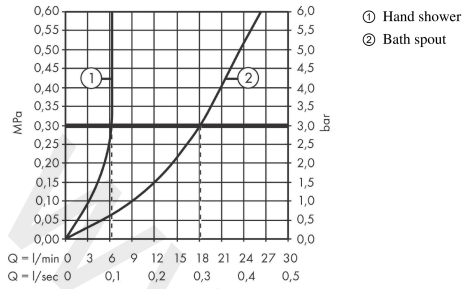

Metropol

Single lever bath mixer floor-standing with lever handle 2 ticks

Finish: **Brushed Bronze** Article Number: **32536149**

Description

product features

- consists of: single lever bath mixer floor standing, baton hand shower, shower hose, shower holder
- 2 functions
- projection: 235 mm
- spray type mixer: normal spray
- spray type hand shower: Rain, MonoRain
- maximum flow rate at 3 bar: 18 l/min
- flow rate for bath spout at 3 bar: 18 l/min
- flow rate of hand shower at 3 bar: 6 l/min
- ceramic cartridge
- temperature limitation adjustable
- diverter with automatic resetting
- non-return valve
- connection dimension: DN15
- connection type: basic set
- deck mounted
- min. operating pressure: 1 bar
- max. operating pressure: 10 bar
- no additional maintenance opening required

Technology

Product image

Scale drawing

Metropol

Single lever bath mixer floor-standing with lever handle 2 ticks

Finish: **Brushed Bronze** Article Number: **32536149**

Flowchart

www.divapor.com