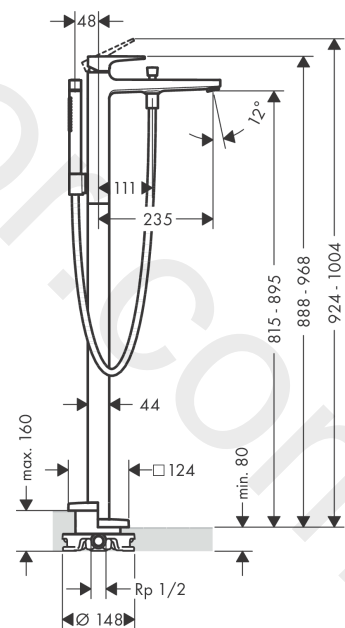

Metropol

Single lever bath mixer floor-standing with lever handle 2 ticks

Finish: **Brushed Bronze** Article Number: **32536149**

Description

product features

- consists of: single lever bath mixer floor standing, baton hand shower, shower hose, shower holder
- 2 functions
- projection: 235 mm
- spray type mixer: normal spray
- spray type hand shower: Rain, MonoRain
- maximum flow rate at 3 bar: 18 l/min
- flow rate for bath spout at 3 bar: 18 l/min
- flow rate of hand shower at 3 bar: 6 l/min
- ceramic cartridge
- temperature limitation adjustable
- diverter with automatic resetting
- non-return valve
- connection dimension: DN15
- connection type: basic set
- deck mounted
- min. operating pressure: 1 bar
- max. operating pressure: 10 bar
- no additional maintenance opening required

Technology

Product image

Scale drawing

Metropol

Single lever bath mixer floor-standing with lever handle 2 ticks

Finish: **Brushed Bronze** Article Number: **32536149**

Flowchart

www.divapor.com

Year of production: >04/20

Pos.	Description	Article Number	Price	PU
1	handle	93075140	£ 96,00	1
2	screw cover	96338000	£ 3,30	1
3	flange	97406140	£ 33,00	1
4	nut	97209000	£ 16,10	1
5	O-Ring 32x2	98193000	£ 3,30	1
6	cartridge, assy	95646000	£ 96,00	1
7	locking screw for handle	95140000	£ 6,10	1
8	seal	95008000	£ 9,00	1
9	O-ring 35x2	92604000	£ 6,10	1
10	aerator M24x1 (30 l/min)	96512140	£ 25,00	1
11	diverter knob	95284140	£ 64,00	1
12	sleeve	97979140	£ 25,00	1
13	selector	97978019	-	1
14	non return valve	95332000	£ 9,00	1
15	seal	98058000	£ 3,30	1
16	shower hose 1,25 m	28282140	£ 100,44	1
17	shower holder, assy	96295140	£ 51,00	1
18	back flow preventor cartridge	93339009	£ 20,50	1
19	filter packing	94246000	£ 3,30	1
20	escutcheon	93245140	£ 96,00	1
21	O-ring 9x1,5	98117000	£ 3,30	1
22	hexagon socket screw M10x35	97670000	£ 16,10	1
23	O-ring 44x2,5	98162000	£ 3,30	1
24	O-ring 29x3	98371000	£ 6,10	1
25	O-ring 7x2	98419000	£ 3,30	1
26	extension set 60 mm	97686000	£ 320,00	1