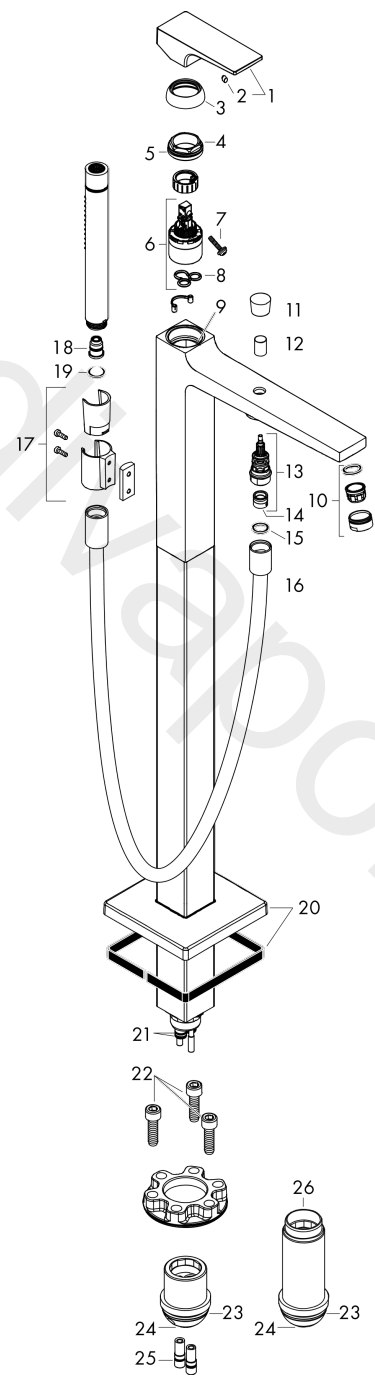

Metropol
Single lever bath mixer floor-standing with lever handle 2 ticks
Finish: **Brushed Bronze** Article Number: **32536149**

Exploded Drawing

Year of production: >04/20

Metropol

Single lever bath mixer floor-standing with lever handle 2 ticks

Finish: **Brushed Bronze** Article Number: **32536149**

Spare part list

Year of production: >04/20

Pos.	Description	Article Number	Price	PU
1	handle	93075140	£ 96,00	1
2	screw cover	96338000	£ 3,30	1
3	flange	97406140	£ 33,00	1
4	nut	97209000	£ 16,10	1
5	O-Ring 32x2	98193000	£ 3,30	1
6	cartridge, assy	95646000	£ 96,00	1
7	locking screw for handle	95140000	£ 6,10	1
8	seal	95008000	£ 9,00	1
9	O-ring 35x2	92604000	£ 6,10	1
10	aerator M24x1 (30 l/min)	96512140	£ 25,00	1
11	diverter knob	95284140	£ 64,00	1
12	sleeve	97979140	£ 25,00	1
13	selector	97978019	-	1
14	non return valve	95332000	£ 9,00	1
15	seal	98058000	£ 3,30	1
16	shower hose 1,25 m	28282140	£ 100,44	1
17	shower holder, assy	96295140	£ 51,00	1
18	back flow preventor cartridge	93339009	£ 20,50	1
19	filter packing	94246000	£ 3,30	1
20	escutcheon	93245140	£ 96,00	1
21	O-ring 9x1,5	98117000	£ 3,30	1
22	hexagon socket screw M10x35	97670000	£ 16,10	1
23	O-ring 44x2,5	98162000	£ 3,30	1
24	O-ring 29x3	98371000	£ 6,10	1
25	O-ring 7x2	98419000	£ 3,30	1
26	extension set 60 mm	97686000	£ 320,00	1