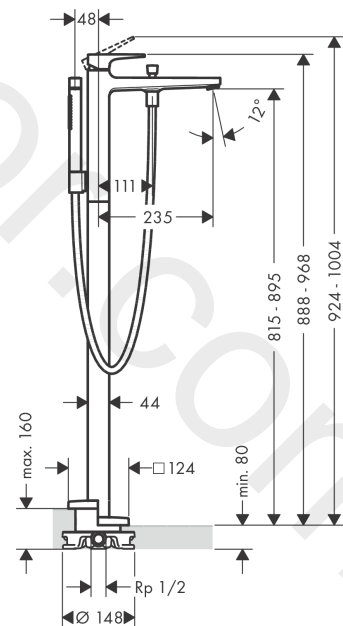

Metropol

Single lever bath mixer floor-standing with lever handle 2 ticks

Finish: **Polished Gold Optic** Article Number: **32536999**

Description

product features

- consists of: single lever bath mixer floor standing, baton hand shower, shower hose, shower holder
- 2 functions
- projection: 235 mm
- spray type mixer: normal spray
- spray type hand shower: Rain, MonoRain
- maximum flow rate at 3 bar: 18 l/min
- flow rate for bath spout at 3 bar: 18 l/min
- flow rate of hand shower at 3 bar: 6 l/min
- ceramic cartridge
- temperature limitation adjustable
- diverter with automatic resetting
- non-return valve
- connection dimension: DN15
- connection type: basic set
- deck mounted
- min. operating pressure: 1 bar
- max. operating pressure: 10 bar
- no additional maintenance opening required

Technology

Product image

Scale drawing