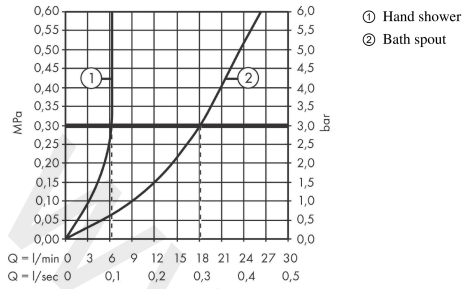

#### Scale drawing

**Metropol**

**Single lever bath mixer floor-standing with lever handle 2 ticks**

Finish: **Polished Gold Optic** Article Number: **32536999**

**Flowchart**

www.divapor.com

**Metropol**  
**Single lever bath mixer floor-standing with lever handle 2 ticks**  
 Finish: **Polished Gold Optic** Article Number: **32536999**