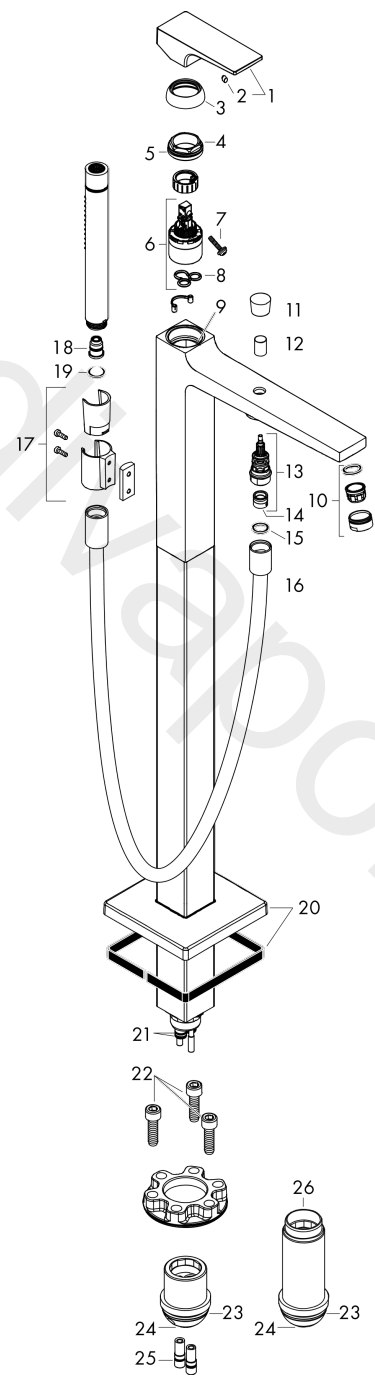

##### product features

- consists of: single lever bath mixer floor standing, baton hand shower, shower hose, shower holder
- 2 functions
- projection: 235 mm
- spray type mixer: normal spray
- spray type hand shower: Rain, MonoRain
- maximum flow rate at 3 bar: 18 l/min
- flow rate for bath spout at 3 bar: 18 l/min
- flow rate of hand shower at 3 bar: 6 l/min
- ceramic cartridge
- temperature limitation adjustable
- diverter with automatic resetting
- non-return valve
- connection dimension: DN15
- connection type: basic set
- deck mounted
- min. operating pressure: 1 bar
- max. operating pressure: 10 bar
- no additional maintenance opening required

**Exploded Drawing**

Year of production: >04/20

**Metropol****Single lever bath mixer floor-standing with lever handle 2 ticks**Finish: **Polished Gold Optic** Article Number: **32536999****Spare part list**

Year of production: &gt;04/20

Pos.	Description	Article Number	Price	PU
1	handle	93075990	£ 96,00	1
2	screw cover	96338000	£ 3,30	1
3	flange	97406990	-	1
4	nut	97209000	£ 16,10	1
5	O-Ring 32x2	98193000	£ 3,30	1
6	cartridge, assy	95646000	£ 96,00	1
7	locking screw for handle	95140000	£ 6,10	1
8	seal	95008000	£ 9,00	1
9	O-ring 35x2	92604000	£ 6,10	1
10	aerator M24x1 (30 l/min)	96512990	£ 25,00	1
11	diverter knob	95284990	£ 64,00	1
12	sleeve	97979990	-	1
13	selector	97978019	-	1
14	non return valve	95332000	£ 9,00	1
15	seal	98058000	£ 3,30	1
16	shower hose 1,25 m	28282990	£ 100,44	1
17	shower holder, assy	96295990	£ 52,50	1
18	back flow preventor cartridge	93339009	£ 20,50	1
19	filter packing	94246000	£ 3,30	1
20	escutcheon	93245990	£ 96,00	1
21	O-ring 9x1,5	98117000	£ 3,30	1
22	hexagon socket screw M10x35	97670000	£ 16,10	1
23	O-ring 44x2,5	98162000	£ 3,30	1
24	O-ring 29x3	98371000	£ 6,10	1
25	O-ring 7x2	98419000	£ 3,30	1
26	extension set 60 mm	97686000	£ 320,00	1