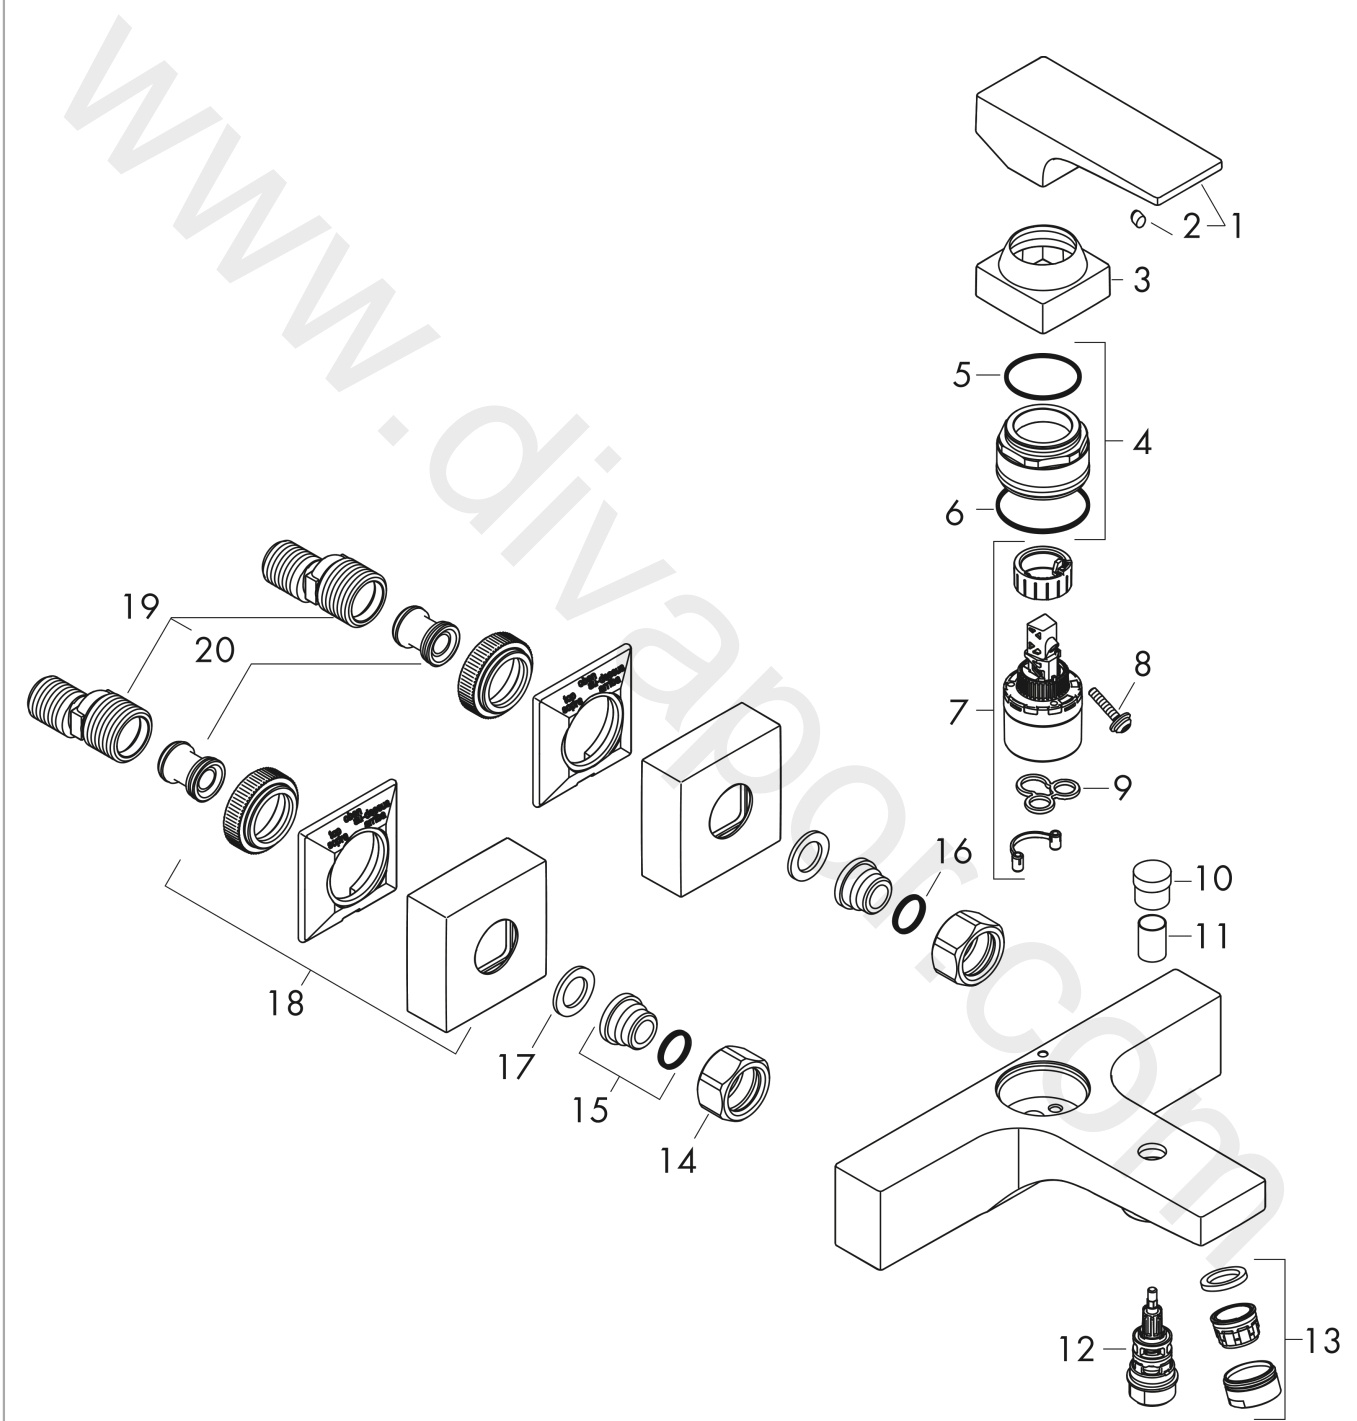

Metropol

Single lever bath mixer for exposed installation with lever handle

Finish: **Brushed Black Chrome** Article Number: **32540340**

Description

product features

- 2 functions
- projection: 180 mm
- centre distance: 150 ± 12 mm
- spray type mixer: normal spray
- maximum flow rate at 3 bar: 22 l/min
- flow rate for bath spout at 3 bar: 22 l/min
- flow rate of hand shower at 3 bar: 16 l/min
- ceramic cartridge
- temperature limitation adjustable
- diverter with automatic resetting
- protected against backflow, according to DIN EN 1717
- suitable for continuous flow water heaters
- connection dimension: DN15
- connection type: s-shaped connections
- wall-mounted
- min. operating pressure: 1 bar
- max. operating pressure: 10 bar

Single lever bath mixer for exposed installation with lever handle

Finish: **Brushed Black Chrome** Article Number: **32540340**

Flowchart

Metropol

Single lever bath mixer for exposed installation with lever handle

Finish: **Brushed Black Chrome** Article Number: **32540340**

Exploded Drawing

Year of production: >11/19

Metropol

Single lever bath mixer for exposed installation with lever handle

Finish: **Brushed Black Chrome** Article Number: **32540340**

Spare part list

Year of production: >11/19

Pos.	Description	Article Number	Price	PU
1	handle	93075340	£ 96,00	1
2	screw cover	96338000	£ 3,30	1
3	flange	93078340	£ 33,00	1
4	nut	93079000	£ 64,00	1
5	O-Ring 30x2	98186000	£ 3,30	1
6	O-ring 33x1,5	98164000	£ 3,30	1
7	cartridge, assy	92730000	£ 35,00	1
8	locking screw for handle	95140000	£ 6,10	1
9	seal	95008000	£ 9,00	1
10	diverter knob	97981340	£ 33,00	1
11	sleeve	97979340	£ 25,00	1
12	selector	97978000	£ 64,00	1
13	aerator M24x1 (30 l/min)	96512340	£ 25,00	1
14	set of nuts	96157340	£ 51,00	1
15	connecting thread	97220000	£ 16,10	1
16	O-ring 15x2	98163000	£ 3,30	1
17	filter packing	96922000	£ 9,00	1
18	escutcheon	93077340	£ 76,00	1
19	set of S-unions (±12 mm)	94140000	£ 51,00	1
20	noise reduction	96429000	£ 6,10	1