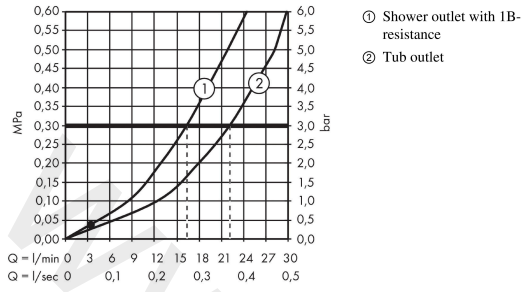

Metropol

Single lever bath mixer for exposed installation with lever handle

Finish: **Brushed Black Chrome** Article Number: **32540340**

Flowchart